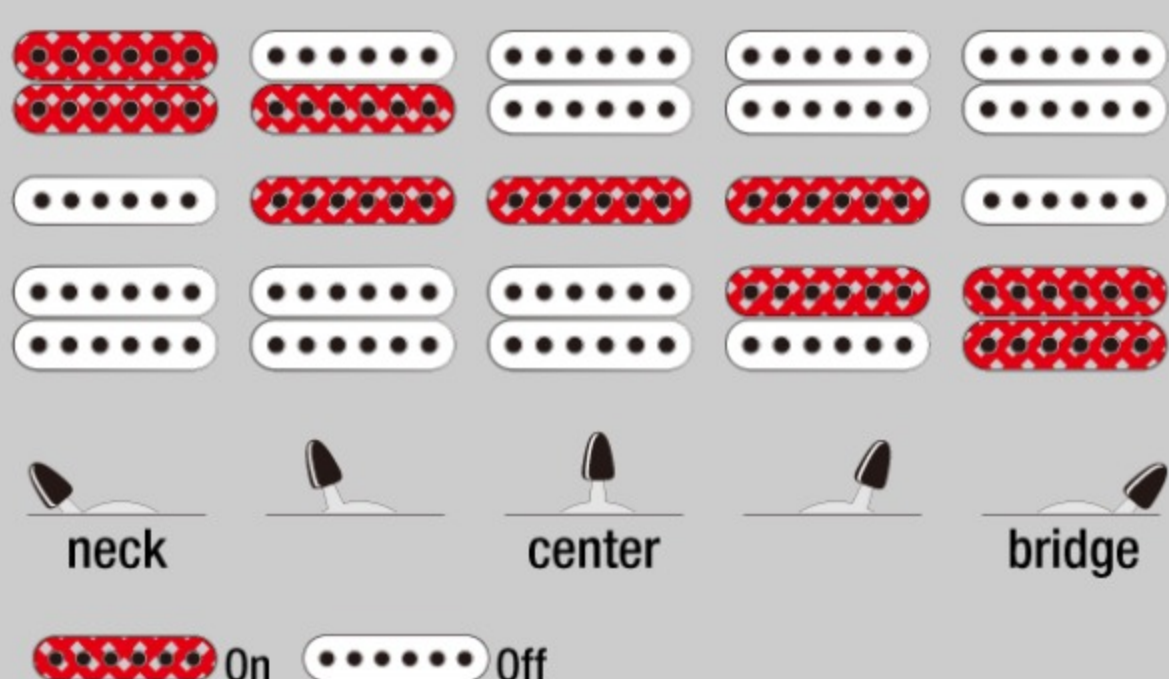

RG370AHMZ

COLOR VARIATION :

BMT : Blue Moon Burst

SHARE :

SPEC

SPECS

neck type	Wizard III / Maple neck
top/back/body	Ash body
fretboard	Maple fretboard / Black dot inlay
fret	Jumbo frets
number of frets	24
bridge	Edge-Zero II w/ZPS3Fe bridge
string space	10.8mm
neck pickup	Quantum (H) neck pickup (Passive/Ceramic)
middle pickup	Quantum (S) middle pickup (Passive/Alnico)
bridge pickup	Quantum (H) bridge pickup (Passive/Ceramic)
factory tuning	1E,2B,3G,4D,5A,6E
strings	D'Addario® EXL120
string gauge	.009/.011/.016/.024/.032/.042
nut	Locking nut
hardware color	Cosmo Black

NECK DIMENSIONS

Scale :	648mm/25.5"
a : Width	43mm at NUT
b : Width	58mm at 24F
c : Thickness	19mm at 1F
d : Thickness	21mm at 12F
Radius :	400mmR

DESCRIPTION +

SWITCHING SYSTEM

DESCRIPTION

CONTROLS

DESCRIPTION