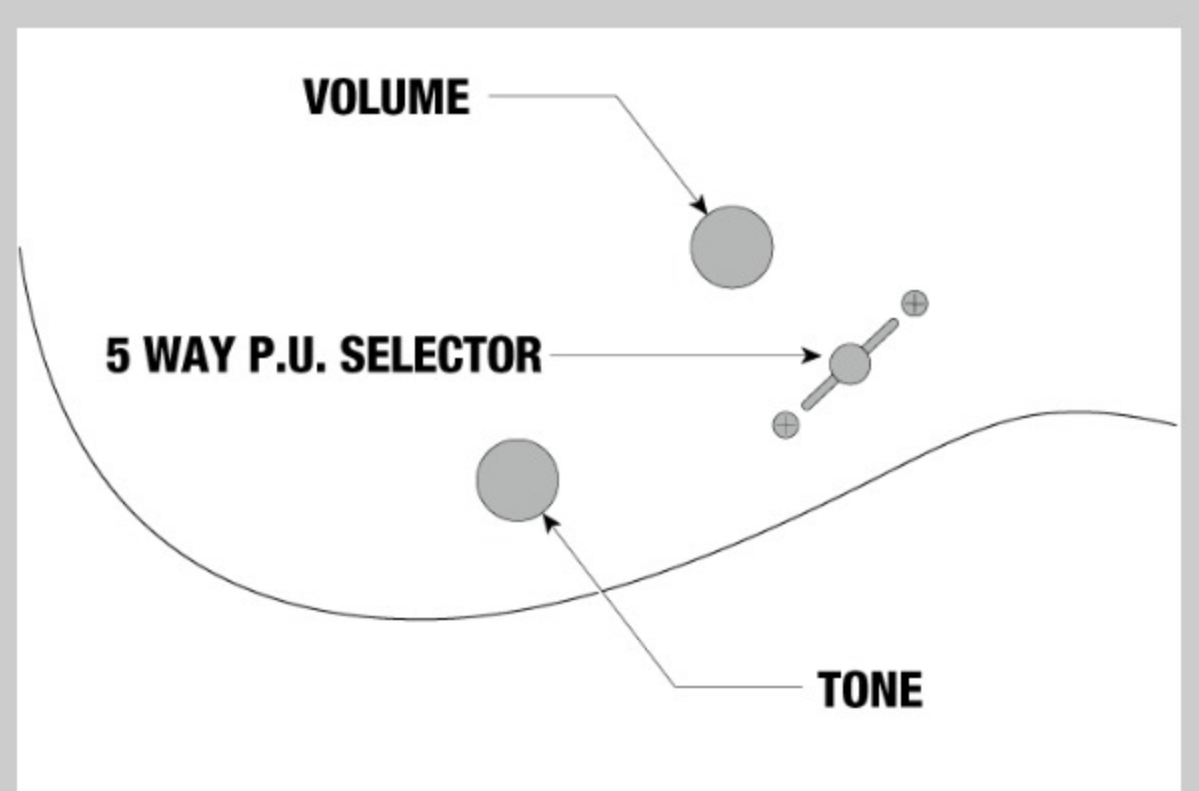

NECK DIMENSIONS

Scale :	648mm/25.5"
a : Width	43mm at NUT
b : Width	58mm at 24F
c : Thickness	19mm at 1F
d : Thickness	21mm at 12F
Radius :	400mmR

DESCRIPTION +

SWITCHING SYSTEM

DESCRIPTION

CONTROLS

DESCRIPTION