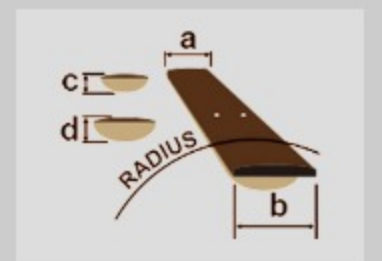

RG370AHMZ

COLOR VARIATION :

BMT : Blue Moon Burst

SHARE :

SPEC

SPECS

neck type	Wizard III / Maple neck
top/back/body	Ash body
fretboard	Maple fretboard / Black dot inlay
fret	Jumbo frets
number of frets	24
bridge	Edge-Zero II w/ZPS3Fe bridge
string space	10.8mm
neck pickup	Quantum (H) neck pickup (Passive/Ceramic)
middle pickup	Quantum (S) middle pickup (Passive/Alnico)
bridge pickup	Quantum (H) bridge pickup (Passive/Ceramic)
factory tuning	1E,2B,3G,4D,5A,6E
strings	D'Addario® EXL120
string gauge	.009/.011/.016/.024/.032/.042
nut	Locking nut
hardware color	Cosmo Black

NECK DIMENSIONS

Scale :	648mm/25.5"
a : Width	43mm at NUT
b : Width	58mm at 24F
c : Thickness	19mm at 1F
d : Thickness	21mm at 12F
Radius :	400mmR

DESCRIPTION +

SWITCHING SYSTEM

DESCRIPTION

CONTROLS

DESCRIPTION