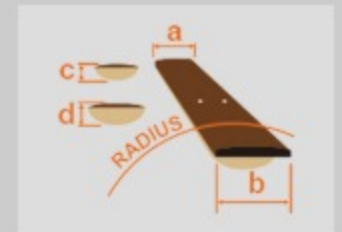

RG370FMZ

SPB : Sapphire Blue

COLOR VARIATION :

SHARE :

SPEC

SPEC

neck type	Wizard III / Maple neck
top/back/body	Flamed Maple top / Meranti body
fretboard	Bound Jatoba / Sharktooth inlay
fret	Jumbo frets
bridge	Edge-Zero II tremolo bridge w/ZPS3Fe
neck pickup	Quantum (H) neck pickup (Passive/Ceramic)
middle pickup	Quantum (S) middle pickup (Passive/Alnico)
bridge pickup	Quantum (H) bridge pickup (Passive/Ceramic)
hardware color	Cosmo black

NECK DIMENSIONS

Scale :	648mm/25.5"
a : Width	43mm at NUT
b : Width	58mm at 24F
c : Thickness	19mm at 1F
d : Thickness	21mm at 12F
Radius :	400mmR

SWITCHING SYSTEM

CONTROLS