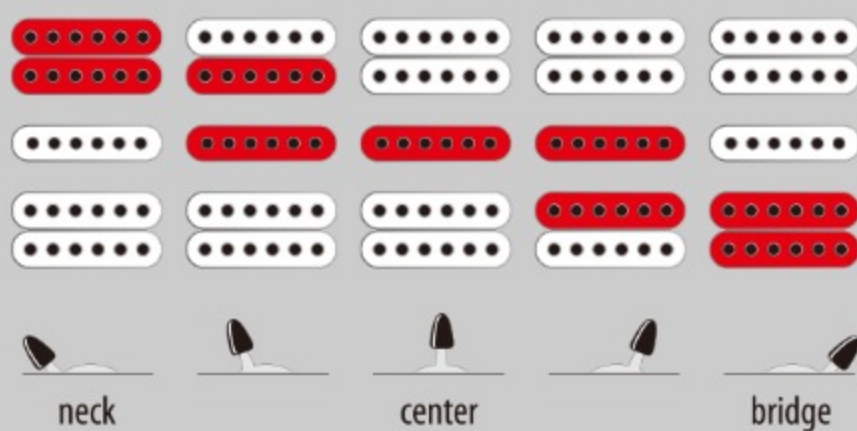

RG370FMZ

SPB : Sapphire Blue

COLOR VARIATION :

SHARE :

SPEC

SPEC

neck type	Wizard III / Maple neck
top/back/body	Flamed Maple top / Meranti body
fretboard	Bound Jatoba / Sharktooth inlay
fret	Jumbo frets
bridge	Edge-Zero II tremolo bridge w/ZPS3Fe
neck pickup	Quantum (H) neck pickup (Passive/Ceramic)
middle pickup	Quantum (S) middle pickup (Passive/Alnico)
bridge pickup	Quantum (H) bridge pickup (Passive/Ceramic)
hardware color	Cosmo black

NECK DIMENSIONS

Scale :	648mm/25.5"
a : Width	43mm at NUT
b : Width	58mm at 24F
c : Thickness	19mm at 1F
d : Thickness	21mm at 12F
Radius :	400mmR

SWITCHING SYSTEM

CONTROLS