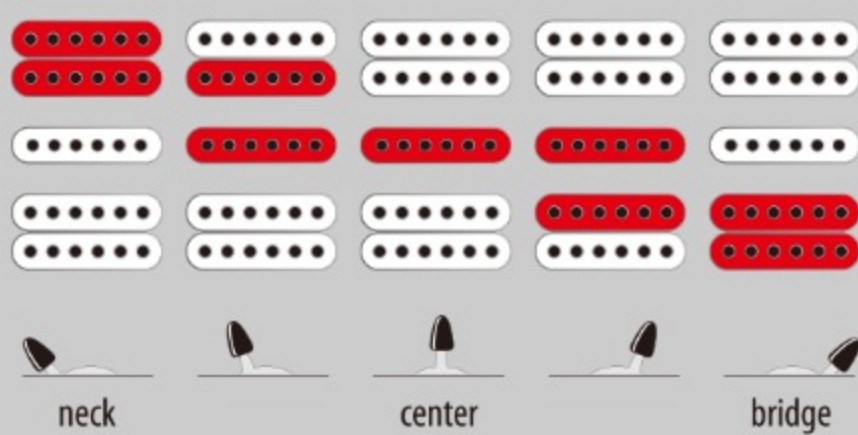

## SPEC

### SPEC

neck type	Wizard III / Maple neck
top/back/body	Poplar Burl top / Mahogany body
fretboard	Bound Jatoba / White dot inlay
fret	Jumbo frets
bridge	Edge-Zero II tremolo bridge w/ZPS3Fe
neck pickup	Quantum (H) neck pickup (Passive/Ceramic)
middle pickup	Quantum (S) middle pickup (Passive/Alnico)
bridge pickup	Quantum (H) bridge pickup (Passive/Ceramic)
hardware color	Black

### SWITCHING SYSTEM