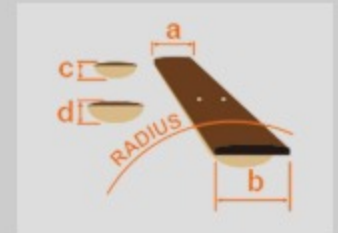

# RG370PBZ

TGF : Transparent Gray Flat

COLOR VARIATION :

SHARE :  

### SPEC

neck type	Wizard III / Maple neck
top/back/body	Poplar Burl top / Mahogany body
fretboard	Bound Jatoba / White dot inlay
fret	Jumbo frets
bridge	Edge-Zero II tremolo bridge w/ZPS3Fe
neck pickup	Quantum (H) neck pickup (Passive/Ceramic)
middle pickup	Quantum (S) middle pickup (Passive/Alnico)
bridge pickup	Quantum (H) bridge pickup (Passive/Ceramic)
hardware color	Black

### NECK DIMENSIONS

Scale :	648mm/25.5"
a : Width	43mm at NUT
b : Width	58mm at 24F
c : Thickness	19mm at 1F
d : Thickness	21mm at 12F
Radius :	400mmR