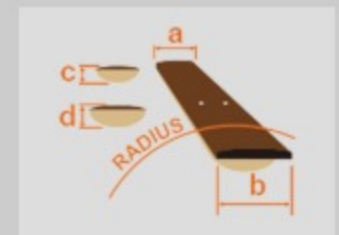

### SPEC

neck type	Wizard III / Maple neck
top/back/body	Meranti body
fretboard	Jatoba / Off-set white dot inlay
fret	Jumbo frets
bridge	Edge-Zero II tremolo bridge w/ZPS3Fe
neck pickup	Quantum (H) neck pickup (Passive/Ceramic)
middle pickup	Quantum (S) middle pickup (Passive/Alnico)
bridge pickup	Quantum (H) bridge pickup (Passive/Ceramic)
hardware color	Black

### NECK DIMENSIONS

Scale :	648mm/25.5"
a : Width	43mm at NUT
b : Width	58mm at 24F
c : Thickness	19mm at 1F
d : Thickness	21mm at 12F
Radius :	400mmR