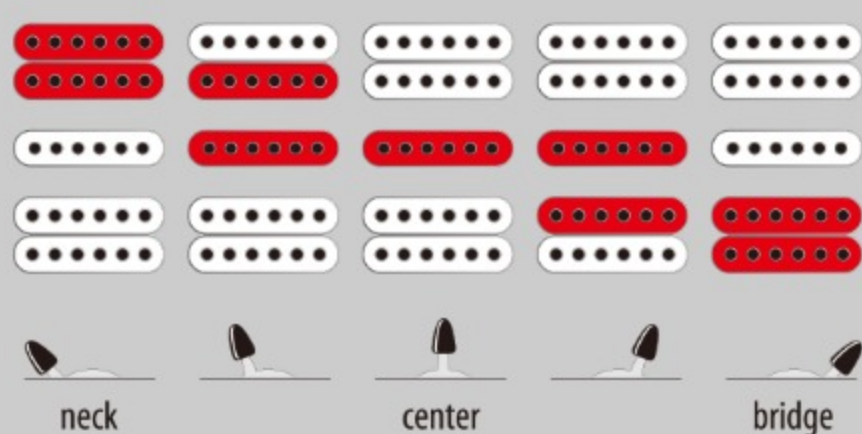

## SPEC

### SPEC

neck type	Wizard III / Maple neck
top/back/body	Meranti body
fretboard	Jatoba / Off-set white dot inlay
fret	Jumbo frets
bridge	Edge-Zero II tremolo bridge w/ZPS3Fe
neck pickup	Quantum (H) neck pickup (Passive/Ceramic)
middle pickup	Quantum (S) middle pickup (Passive/Alnico)
bridge pickup	Quantum (H) bridge pickup (Passive/Ceramic)
hardware color	Black

### SWITCHING SYSTEM