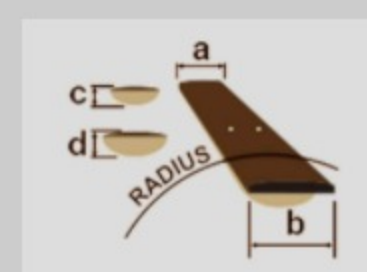

### SPEC

neck type	Wizard III neck / Maple
top/back/body	Meranti body
fretboard	Jatoba / Off-set white dot inlay
fret	Jumbo frets
bridge	Edge-Zero II tremolo bridge w/ZPS3Fe
string space	10.8mm
neck pickup	Quantum (H) neck pickup (Passive/Ceramic)
middle pickup	Quantum (S) middle pickup (Passive/Alnico)
bridge pickup	Quantum (H) bridge pickup (Passive/Ceramic)
hardware color	Black

### NECK DIMENSIONS

Scale :	648mm/25.5"
a : Width	43mm at NUT
b : Width	58mm at 24F
c : Thickness	19mm at 1F
d : Thickness	21mm at 12F
Radius :	400mmR

DESCRIPTION +