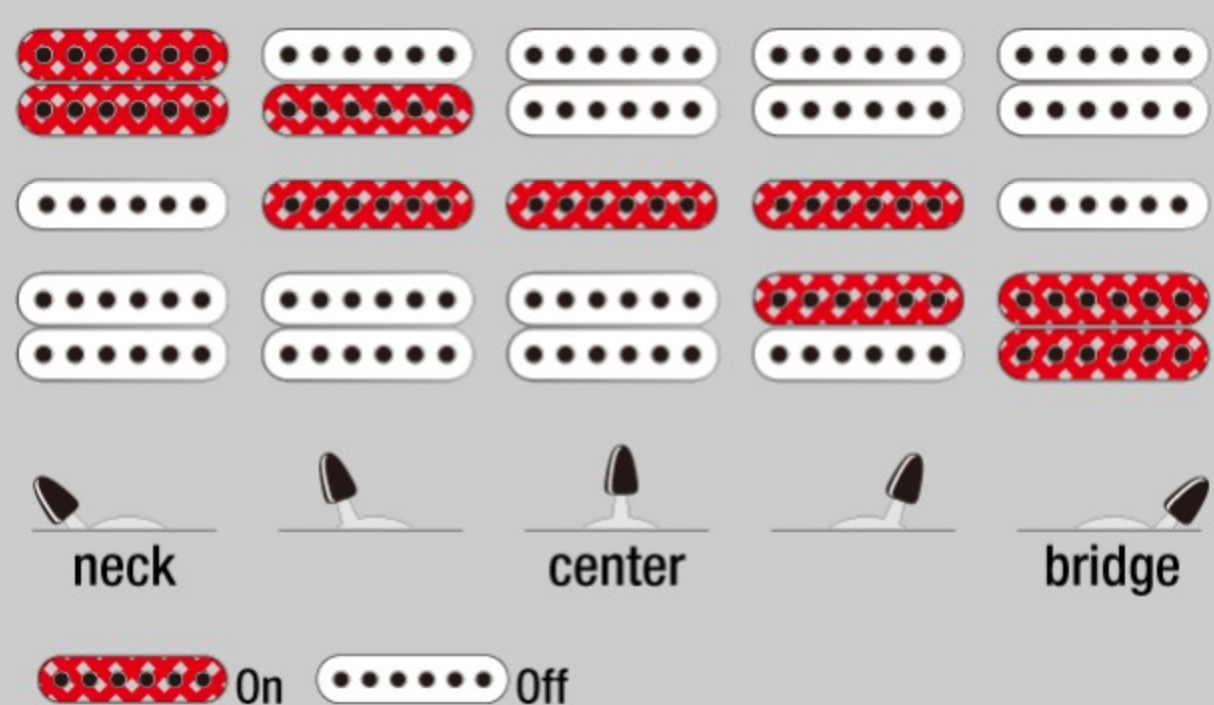

### SPEC

neck type	Wizard III neck / Maple
top/back/body	Meranti body
fretboard	Jatoba / Off-set white dot inlay
fret	Jumbo frets
bridge	Edge-Zero II tremolo bridge w/ZPS3Fe
string space	10.8mm
neck pickup	Quantum (H) neck pickup (Passive/Ceramic)
middle pickup	Quantum (S) middle pickup (Passive/Alnico)
bridge pickup	Quantum (H) bridge pickup (Passive/Ceramic)
hardware color	Black

### SWITCHING SYSTEM

DESCRIPTION

+