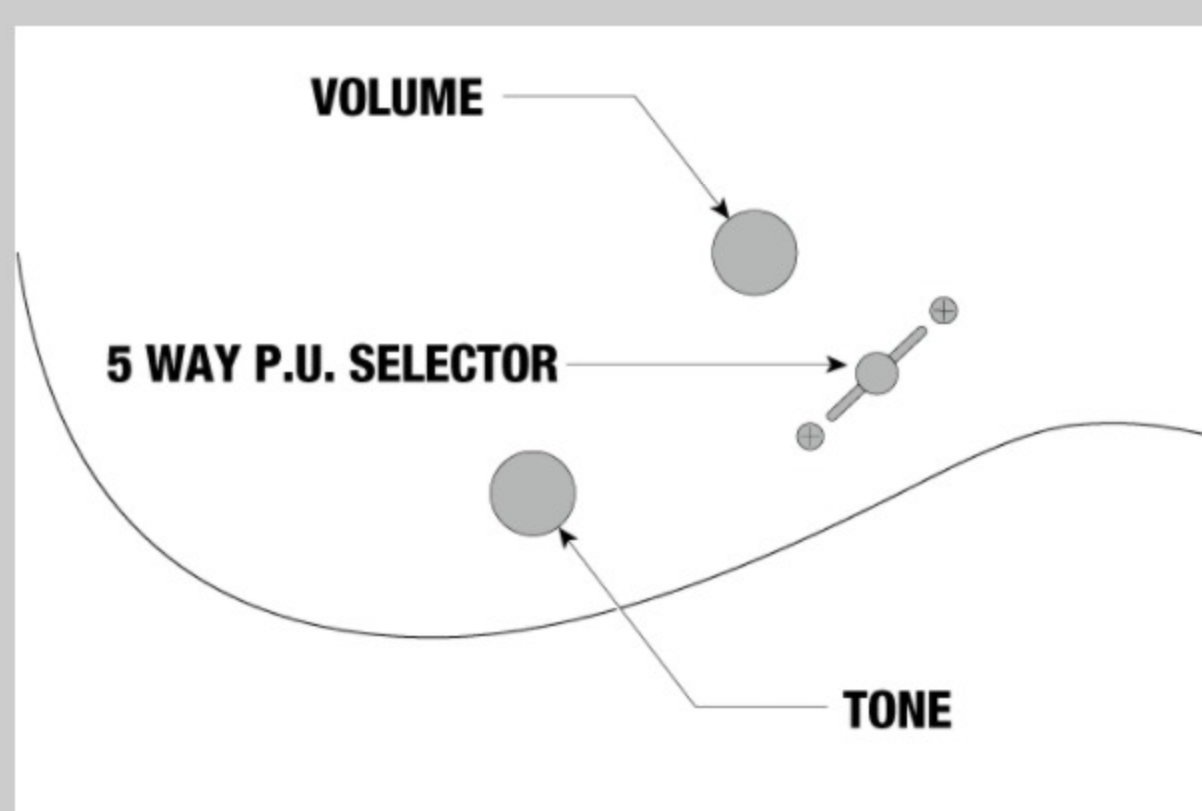

### NECK DIMENSIONS

Scale :	648mm/25.5"
a : Width	43mm at NUT
b : Width	58mm at 24F
c : Thickness	19mm at 1F
d : Thickness	21mm at 12F
Radius :	400mmR

DESCRIPTION +

### SWITCHING SYSTEM

DESCRIPTION

+

### CONTROLS

DESCRIPTION

+