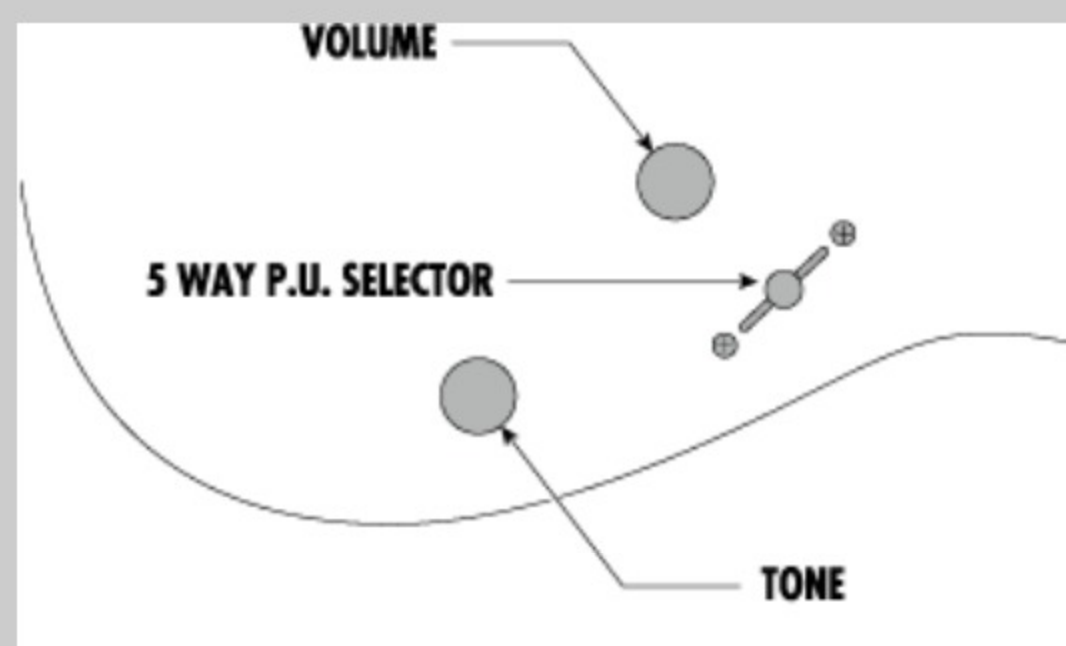

NECK DIMENSIONS

Scale :	648mm/25.5"
a : Width	43mm at NUT
b : Width	58mm at 24F
c : Thickness	17mm at 1F
d : Thickness	19mm at 12F
Radius :	430mmR

SWITCHING SYSTEM

CONTROLS

OTHERS

Included Case/Bag M20RG