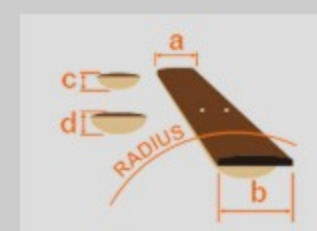

RG3770FZ *Prestige*

MADE IN JAPAN

BH : Black Haze

COLOR VARIATION :

SHARE :  

SPEC

SPEC

neck type	Super Wizard HP / 5pc Maple/Walnut neck w/KTS™ TITANIUM rods
top/back/body	Flamed Maple top / African Mahogany body
fretboard	Rosewood / Mother of Pearl dot inlay
fret	Jumbo frets / Prestige fret edge treatment
bridge	Edge-Zero tremolo bridge w/ZPS3
neck pickup	DiMarzio® Air Norton™ (H) neck pickup (Passive/Alnico)
middle pickup	DiMarzio® True Velvet™ (S) middle pickup (Passive/Alnico)
bridge pickup	DiMarzio® The Tone Zone® (H) bridge pickup (Passive/Alnico)
factory tuning	1E, 2B, 3G, 4D, 5A, 6E
string gauge	.009/.011/.016/.024/.032/.042
hardware color	Cosmo black

NECK DIMENSIONS

Scale :	648mm/25.5"
a : Width	43mm at NUT
b : Width	58mm at 24F
c : Thickness	17mm at 1F
d : Thickness	19mm at 12F
Radius :	430mmR

SWITCHING SYSTEM

CONTROLS

OTHERS

Included Case/Bag M20RG