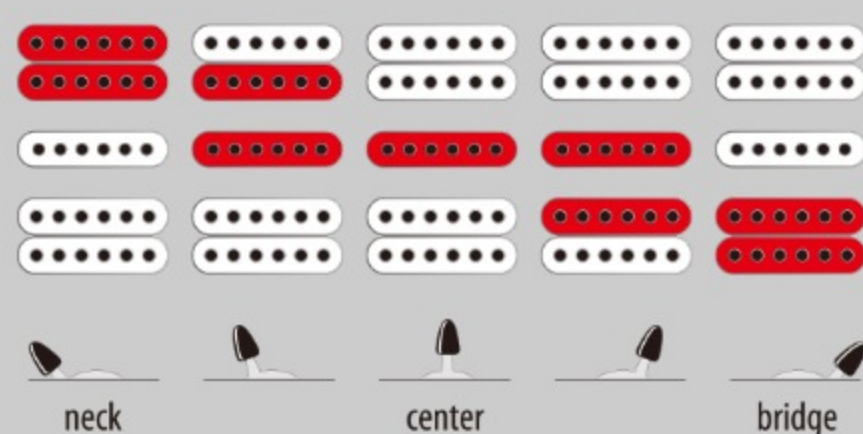

RG3770FZ *Prestige*

MADE IN JAPAN

BH : Black Haze

COLOR VARIATION :

SHARE :  

SPEC

SPEC

neck type	Super Wizard HP / 5pc Maple/Walnut neck w/KTS™ TITANIUM rods
top/back/body	Flamed Maple top / African Mahogany body
fretboard	Rosewood / Mother of Pearl dot inlay
fret	Jumbo frets / Prestige fret edge treatment
bridge	Edge-Zero tremolo bridge w/ZPS3
neck pickup	DiMarzio® Air Norton™ (H) neck pickup (Passive/Alnico)
middle pickup	DiMarzio® True Velvet™ (S) middle pickup (Passive/Alnico)
bridge pickup	DiMarzio® The Tone Zone® (H) bridge pickup (Passive/Alnico)
factory tuning	1E, 2B, 3G, 4D, 5A, 6E
string gauge	.009/.011/.016/.024/.032/.042
hardware color	Cosmo black

NECK DIMENSIONS

Scale :	648mm/25.5"
a : Width	43mm at NUT
b : Width	58mm at 24F
c : Thickness	17mm at 1F
d : Thickness	19mm at 12F
Radius :	430mmR

SWITCHING SYSTEM

CONTROLS

OTHERS

Included Case/Bag M20RG