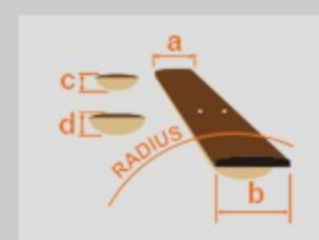

RG420HPAH

RG

BWB : Blue Wave Black

COLOR VARIATION :

SHARE :  

SPEC

SPEC

neck type	Wizard III / Roasted Maple neck
top/back/body	Ash top / Nyatoh body
fretboard	Jatoba fretboard / White dot inlay
fret	Jumbo frets
number of frets	24
bridge	Double Locking tremolo bridge
string space	10.5mm
neck pickup	DiMarzio® Fusion Edge (H) neck pickup (Passive/Ceramic)
bridge pickup	DiMarzio® Fusion Edge (H) bridge pickup (Passive/Ceramic)
factory tuning	1E,2B,3G,4D,5A,6E
strings	D'Addario® EXL120
string gauge	.009/.011/.016/.024/.032/.042
nut	Locking nut
hardware color	Gold

NECK DIMENSIONS

Scale :	648mm/25.5"
a : Width	43mm at NUT
b : Width	58mm at 24F
c : Thickness	19mm at 1F
d : Thickness	21mm at 12F
Radius :	400mmR

SWITCHING SYSTEM

CONTROLS

OTHERS

- Coil-tap switch
- Luminescent side dot inlay