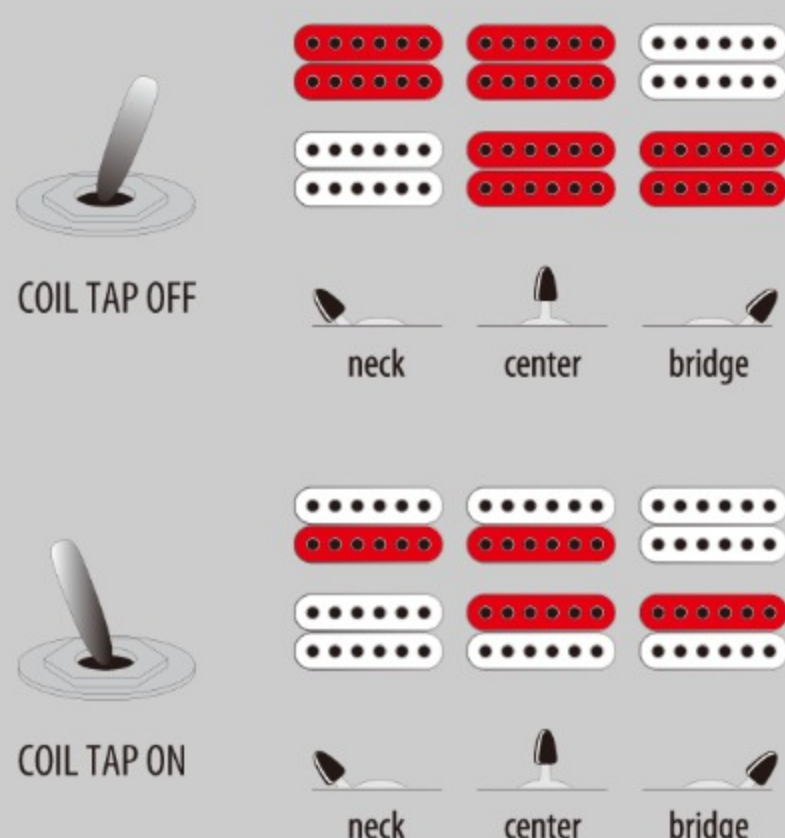

RG420HPAH

RG

BWB : Blue Wave Black

COLOR VARIATION :

SHARE :  

SPEC

SPEC

neck type	Wizard III / Roasted Maple neck
top/back/body	Ash top / Nyatoh body
fretboard	Jatoba fretboard / White dot inlay
fret	Jumbo frets
number of frets	24
bridge	Double Locking tremolo bridge
string space	10.5mm
neck pickup	DiMarzio® Fusion Edge (H) neck pickup (Passive/Ceramic)
bridge pickup	DiMarzio® Fusion Edge (H) bridge pickup (Passive/Ceramic)
factory tuning	1E,2B,3G,4D,5A,6E
strings	D'Addario® EXL120
string gauge	.009/.011/.016/.024/.032/.042
nut	Locking nut
hardware color	Gold

NECK DIMENSIONS

Scale :	648mm/25.5"
a : Width	43mm at NUT
b : Width	58mm at 24F
c : Thickness	19mm at 1F
d : Thickness	21mm at 12F
Radius :	400mmR

SWITCHING SYSTEM

CONTROLS

OTHERS

- Coil-tap switch
- Luminescent side dot inlay