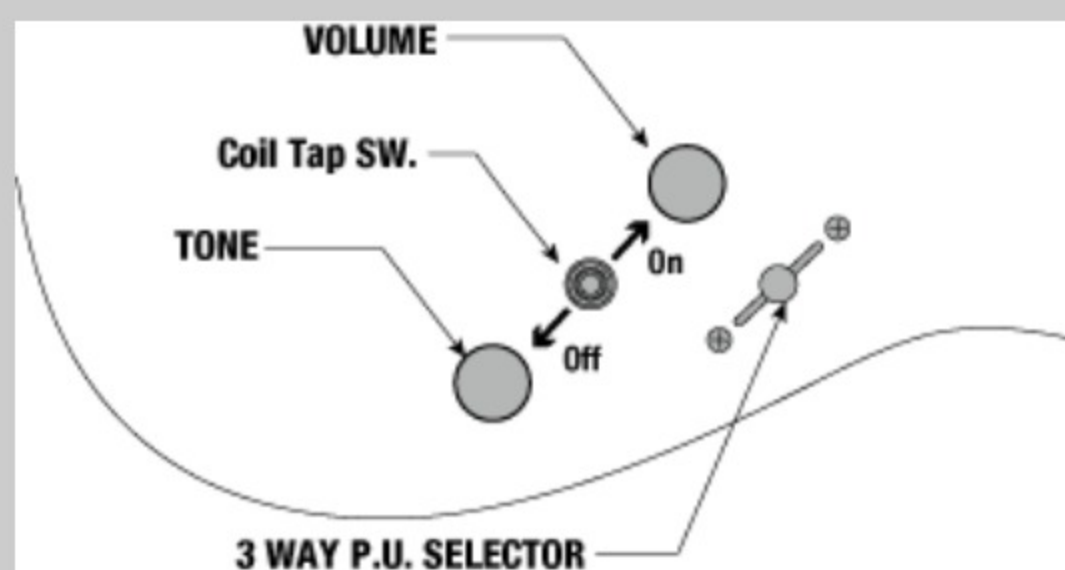

RG420HPAH

RG

BWB : Blue Wave Black

COLOR VARIATION :

SHARE :  

SPEC

SPEC

neck type	Wizard III / Roasted Maple neck
top/back/body	Ash top / Nyatoh body
fretboard	Jatoba fretboard / White dot inlay
fret	Jumbo frets
number of frets	24
bridge	Double Locking tremolo bridge
string space	10.5mm
neck pickup	DiMarzio® Fusion Edge (H) neck pickup (Passive/Ceramic)
bridge pickup	DiMarzio® Fusion Edge (H) bridge pickup (Passive/Ceramic)
factory tuning	1E,2B,3G,4D,5A,6E
strings	D'Addario® EXL120
string gauge	.009/.011/.016/.024/.032/.042
nut	Locking nut
hardware color	Gold

NECK DIMENSIONS

Scale :	648mm/25.5"
a : Width	43mm at NUT
b : Width	58mm at 24F
c : Thickness	19mm at 1F
d : Thickness	21mm at 12F
Radius :	400mmR

SWITCHING SYSTEM

CONTROLS

OTHERS

- Coil-tap switch
- Luminescent side dot inlay