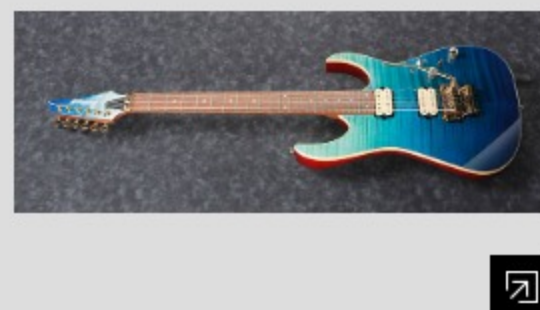

# RG420HPFM

BRG : Blue Reef Gradation

COLOR VARIATION :

SHARE :  

### SPEC

|                 |   |
|-----------------|---|
| neck type       | Wizard III / Roasted Maple neck                             |
| top/back/body   | Flamed Maple top / Nyatoh body                              |
| fretboard       | Jatoba fretboard / White dot inlay                          |
| fret            | Jumbo frets   |
| number of frets | 24  |
| bridge          | Double Locking tremolo bridge                               |
| string space    | 10.5mm  |
| neck pickup     | DiMarzio® Air Norton™ (H) neck pickup (Passive/Alnico)      |
| bridge pickup   | DiMarzio® The Tone Zone® (H) bridge pickup (Passive/Alnico) |
| factory tuning  | 1E,2B,3G,4D,5A,6E   |
| strings         | D'Addario® EXL120   |
| string gauge    | .009/.011/.016/.024/.032/.042                               |
| nut             | Locking nut   |
| hardware color  | Gold  |

### OTHERS

- Coil-tap switch
- Luminescent side dot inlay