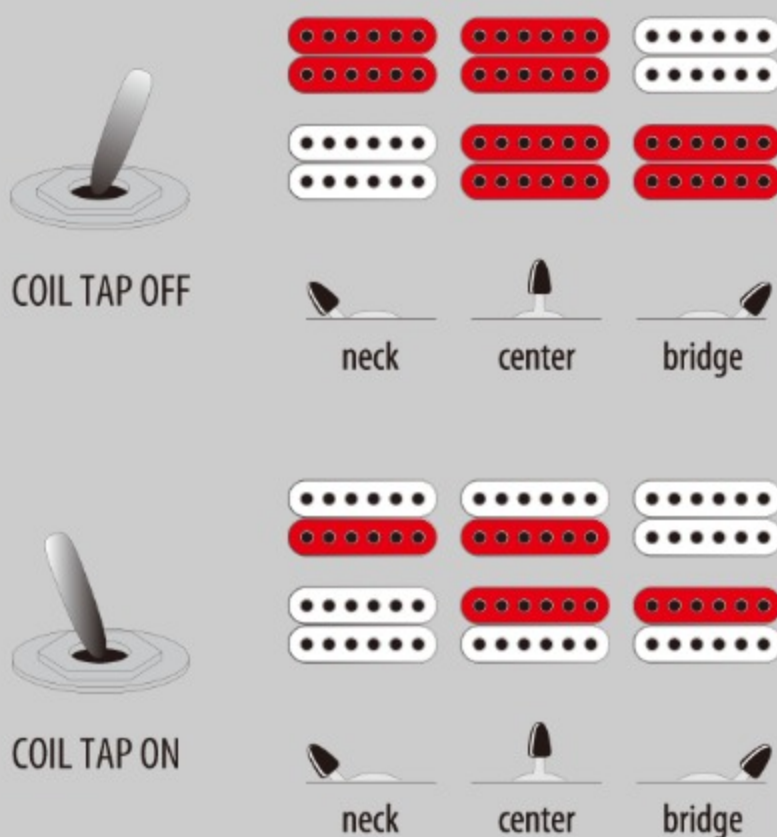

### SPEC

|                 |   |
|-----------------|---|
| neck type       | Wizard III / Roasted Maple neck                             |
| top/back/body   | Flamed Maple top / Nyatoh body                              |
| fretboard       | Jatoba fretboard / White dot inlay                          |
| fret            | Jumbo frets   |
| number of frets | 24  |
| bridge          | Double Locking tremolo bridge                               |
| string space    | 10.5mm  |
| neck pickup     | DiMarzio® Air Norton™ (H) neck pickup (Passive/Alnico)      |
| bridge pickup   | DiMarzio® The Tone Zone® (H) bridge pickup (Passive/Alnico) |
| factory tuning  | 1E,2B,3G,4D,5A,6E   |
| strings         | D'Addario® EXL120   |
| string gauge    | .009/.011/.016/.024/.032/.042                               |
| nut             | Locking nut   |
| hardware color  | Gold  |

### SWITCHING SYSTEM