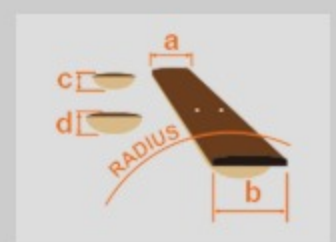

### SPEC

|                 |   |
|-----------------|---|
| neck type       | Wizard III / Roasted Maple neck                             |
| top/back/body   | Flamed Maple top / Nyatoh body                              |
| fretboard       | Jatoba fretboard / White dot inlay                          |
| fret            | Jumbo frets   |
| number of frets | 24  |
| bridge          | Double Locking tremolo bridge                               |
| string space    | 10.5mm  |
| neck pickup     | DiMarzio® Air Norton™ (H) neck pickup (Passive/Alnico)      |
| bridge pickup   | DiMarzio® The Tone Zone® (H) bridge pickup (Passive/Alnico) |
| factory tuning  | 1E,2B,3G,4D,5A,6E   |
| strings         | D'Addario® EXL120   |
| string gauge    | .009/.011/.016/.024/.032/.042                               |
| nut             | Locking nut   |
| hardware color  | Gold  |

### NECK DIMENSIONS

|               |             |
|---------------|-------------|
| Scale :       | 648mm/25.5" |
| a : Width     | 43mm at NUT |
| b : Width     | 58mm at 24F |
| c : Thickness | 19mm at 1F  |
| d : Thickness | 21mm at 12F |
| Radius :      | 400mmR      |