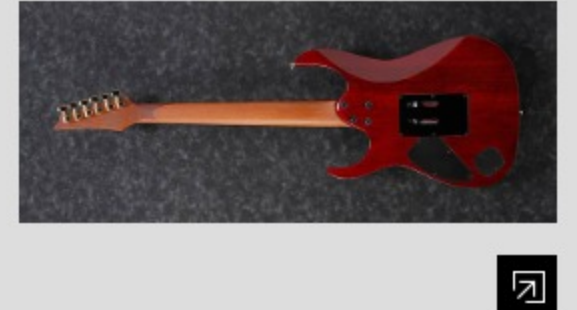

# RG420HPFM

BRG : Blue Reef Gradation

COLOR VARIATION :

SHARE :  

### SPEC

|                 |   |
|-----------------|---|
| neck type       | Wizard III / Roasted Maple neck                             |
| top/back/body   | Flamed Maple top / Nyatoh body                              |
| fretboard       | Jatoba fretboard / White dot inlay                          |
| fret            | Jumbo frets   |
| number of frets | 24  |
| bridge          | Double Locking tremolo bridge                               |
| string space    | 10.5mm  |
| neck pickup     | DiMarzio® Air Norton™ (H) neck pickup (Passive/Alnico)      |
| bridge pickup   | DiMarzio® The Tone Zone® (H) bridge pickup (Passive/Alnico) |
| factory tuning  | 1E,2B,3G,4D,5A,6E   |
| strings         | D'Addario® EXL120   |
| string gauge    | .009/.011/.016/.024/.032/.042                               |
| nut             | Locking nut   |
| hardware color  | Gold  |