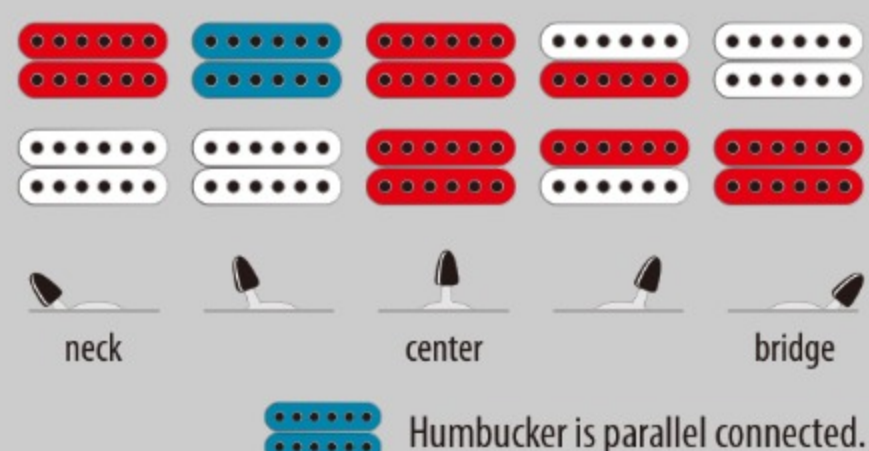

RG421

PFM : Pearl Black Fade Metallic

COLOR VARIATION :

SHARE :  

SPEC

SPEC

neck type	Wizard III / Maple neck
top/back/body	Meranti body
fretboard	Jatoba fretboard / White dot inlay
fret	Jumbo frets
number of frets	24
bridge	F106 bridge
string space	10.5mm
neck pickup	Quantum (H) neck pickup (Passive/Ceramic)
bridge pickup	Quantum (H) bridge pickup (Passive/Ceramic)
factory tuning	1E,2B,3G,4D,5A,6E
strings	D'Addario® EXL110
string gauge	.010/.013/.017/.026/.036/.046
hardware color	Cosmo black

NECK DIMENSIONS

Scale :	648mm/25.5"
a : Width	43mm at NUT
b : Width	58mm at 24F
c : Thickness	19mm at 1F
d : Thickness	21mm at 12F
Radius :	400mmR

SWITCHING SYSTEM

CONTROLS