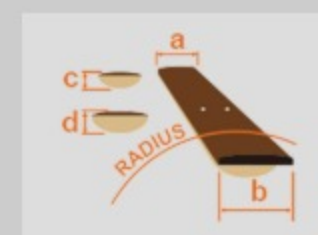

RG421

PFM : Pearl Black Fade Metallic

COLOR VARIATION :

SHARE :  

SPEC

SPEC

neck type	Wizard III / Maple neck
top/back/body	Meranti body
fretboard	Jatoba fretboard / White dot inlay
fret	Jumbo frets
number of frets	24
bridge	F106 bridge
string space	10.5mm
neck pickup	Quantum (H) neck pickup (Passive/Ceramic)
bridge pickup	Quantum (H) bridge pickup (Passive/Ceramic)
factory tuning	1E,2B,3G,4D,5A,6E
strings	D'Addario® EXL110
string gauge	.010/.013/.017/.026/.036/.046
hardware color	Cosmo black

NECK DIMENSIONS

Scale :	648mm/25.5"
a : Width	43mm at NUT
b : Width	58mm at 24F
c : Thickness	19mm at 1F
d : Thickness	21mm at 12F
Radius :	400mmR

SWITCHING SYSTEM

CONTROLS