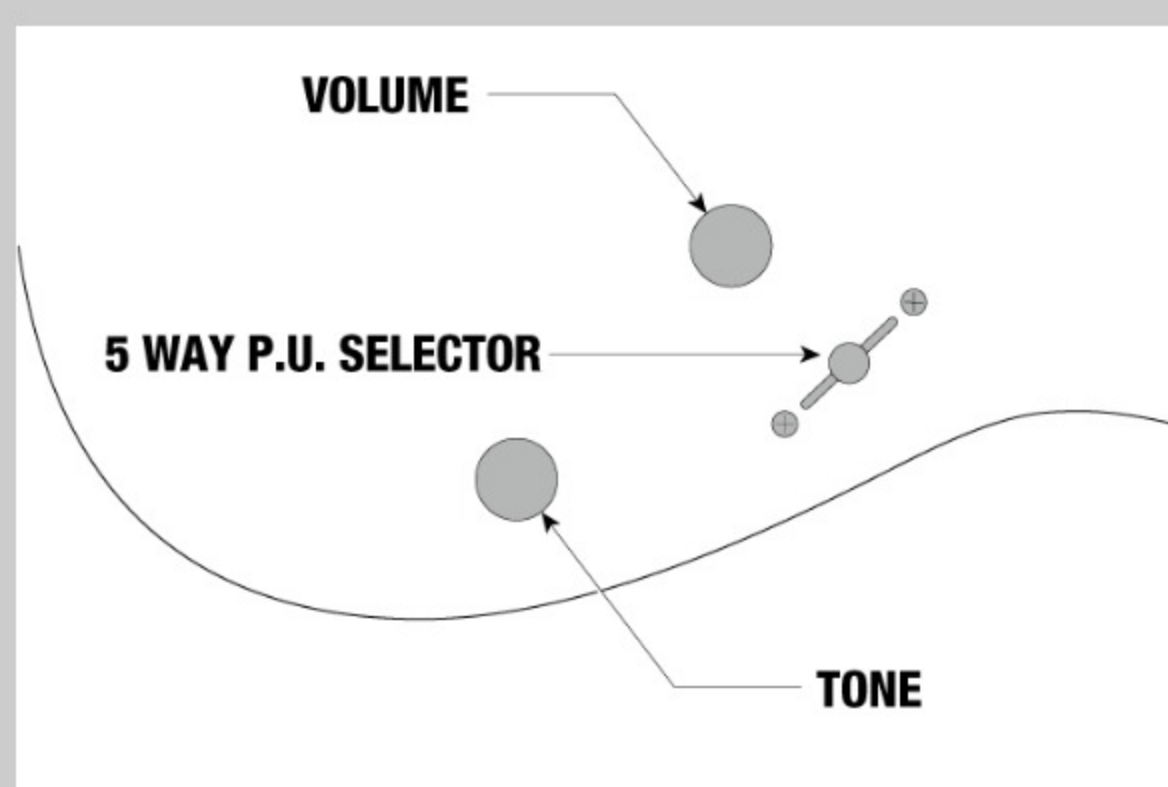

### NECK DIMENSIONS

Scale :	648mm/25.5"
a : Width	43mm at NUT
b : Width	58mm at 24F
c : Thickness	19mm at 1F
d : Thickness	21mm at 12F
Radius :	400mmR

DESCRIPTION +

### SWITCHING SYSTEM

DESCRIPTION

+

### CONTROLS

DESCRIPTION

+