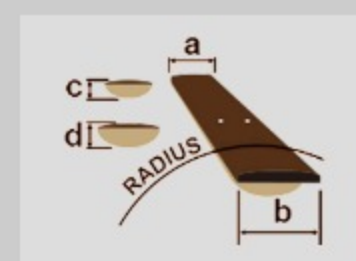

### SPECS

neck type	Wizard III / Maple neck
top/back/body	Meranti body
fretboard	Jatoba fretboard / White dot inlay
fret	Jumbo frets
number of frets	24
bridge	F106 bridge
string space	10.5mm
neck pickup	Quantum (H) neck pickup (Passive/Ceramic)
bridge pickup	Quantum (H) bridge pickup (Passive/Ceramic)
factory tuning	1E,2B,3G,4D,5A,6E
strings	D'Addario® EXL110
string gauge	.010/.013/.017/.026/.036/.046
hardware color	Cosmo Black

### NECK DIMENSIONS

Scale :	648mm/25.5"
a : Width	43mm at NUT
b : Width	58mm at 24F
c : Thickness	19mm at 1F
d : Thickness	21mm at 12F
Radius :	400mmR

DESCRIPTION +