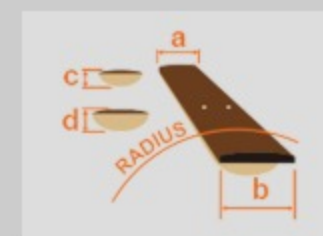

RG421AHM

BMT : Blue Moon Burst

COLOR VARIATION :

SHARE :  

SPEC

SPEC

neck type	Wizard III / Maple neck
top/back/body	Ash body
fretboard	Maple / Black dot inlay
fret	Jumbo frets
bridge	Fixed bridge
neck pickup	Quantum (H) neck pickup (Passive/Ceramic)
bridge pickup	Quantum (H) bridge pickup (Passive/Ceramic)
hardware color	Cosmo black

NECK DIMENSIONS

Scale :	648mm/25.5"
a : Width	43mm at NUT
b : Width	58mm at 24F
c : Thickness	19mm at 1F
d : Thickness	21mm at 12F
Radius :	400mmR

SWITCHING SYSTEM

CONTROLS

OTHERS

Recommended Case	W250C
------------------	-------