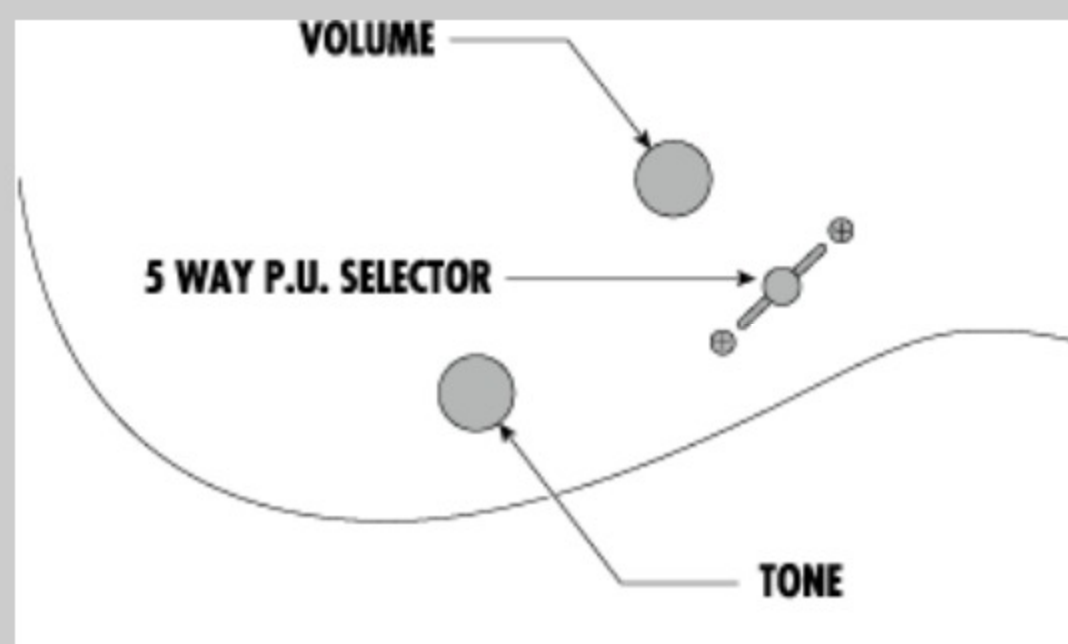

NECK DIMENSIONS

Scale :	648mm/25.5"
a : Width	43mm at NUT
b : Width	58mm at 24F
c : Thickness	19mm at 1F
d : Thickness	21mm at 12F
Radius :	400mmR

SWITCHING SYSTEM

CONTROLS

OTHERS

Recommended Case	W250C
------------------	-------