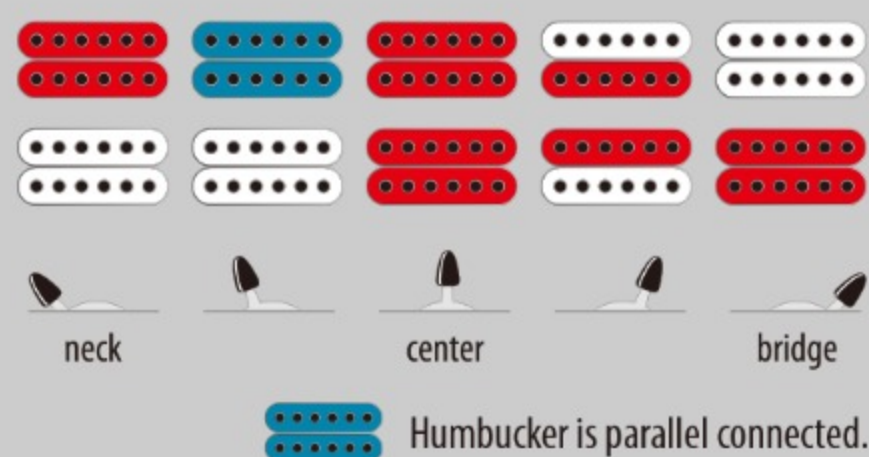

RG421AHM

BMT : Blue Moon Burst

COLOR VARIATION :

SHARE :  

SPEC

SPEC

neck type	Wizard III / Maple neck
top/back/body	Ash body
fretboard	Maple / Black dot inlay
fret	Jumbo frets
bridge	Fixed bridge
neck pickup	Quantum (H) neck pickup (Passive/Ceramic)
bridge pickup	Quantum (H) bridge pickup (Passive/Ceramic)
hardware color	Cosmo black

NECK DIMENSIONS

Scale :	648mm/25.5"
a : Width	43mm at NUT
b : Width	58mm at 24F
c : Thickness	19mm at 1F
d : Thickness	21mm at 12F
Radius :	400mmR

SWITCHING SYSTEM

CONTROLS

OTHERS

Recommended Case	W250C
------------------	-------