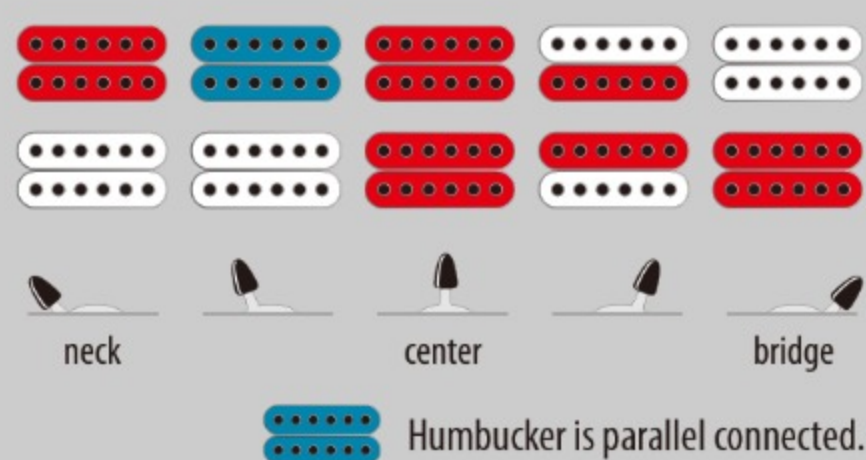

RG421AHM

BMT : Blue Moon Burst

COLOR VARIATION :

SHARE :  

SPEC

SPEC

neck type	Wizard III / Maple neck
top/back/body	Ash body
fretboard	Maple fretboard / Black dot inlay
fret	Jumbo frets
number of frets	24
bridge	F106 bridge
string space	10.5mm
neck pickup	Quantum (H) neck pickup (Passive/Ceramic)
bridge pickup	Quantum (H) bridge pickup (Passive/Ceramic)
factory tuning	1E,2B,3G,4D,5A,6E
strings	D'Addario® EXL110
string gauge	.010/.013/.017/.026/.036/.046
hardware color	Cosmo black

NECK DIMENSIONS

Scale :	648mm/25.5"
a : Width	43mm at NUT
b : Width	58mm at 24F
c : Thickness	19mm at 1F
d : Thickness	21mm at 12F
Radius :	400mmR

SWITCHING SYSTEM

CONTROLS

OTHERS

Recommended Case W250C