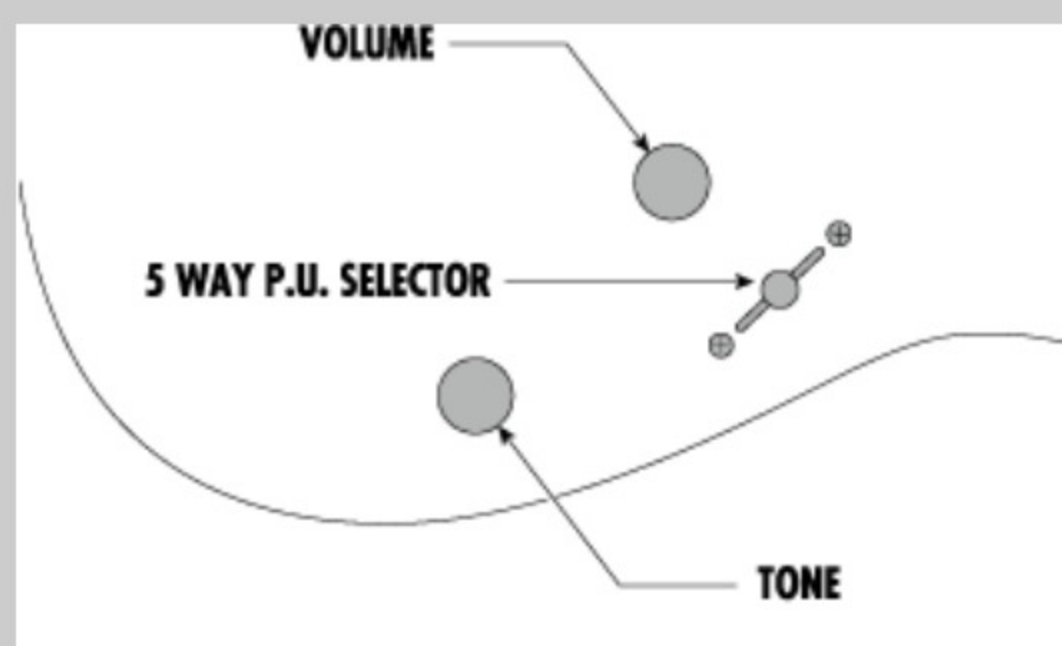

NECK DIMENSIONS

Scale :	648mm/25.5"
a : Width	43mm at NUT
b : Width	58mm at 24F
c : Thickness	19mm at 1F
d : Thickness	21mm at 12F
Radius :	400mmR

SWITCHING SYSTEM

CONTROLS

OTHERS

Recommended Case W250C