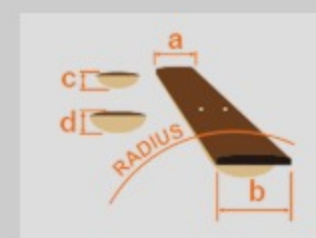

RG421AHM

BMT : Blue Moon Burst

COLOR VARIATION :

SHARE :  

SPEC

SPEC

neck type	Wizard III / Maple neck
top/back/body	Ash body
fretboard	Maple fretboard / Black dot inlay
fret	Jumbo frets
number of frets	24
bridge	F106 bridge
string space	10.5mm
neck pickup	Quantum (H) neck pickup (Passive/Ceramic)
bridge pickup	Quantum (H) bridge pickup (Passive/Ceramic)
factory tuning	1E,2B,3G,4D,5A,6E
strings	D'Addario® EXL110
string gauge	.010/.013/.017/.026/.036/.046
hardware color	Cosmo black

NECK DIMENSIONS

Scale :	648mm/25.5"
a : Width	43mm at NUT
b : Width	58mm at 24F
c : Thickness	19mm at 1F
d : Thickness	21mm at 12F
Radius :	400mmR

SWITCHING SYSTEM

CONTROLS

OTHERS

Recommended Case W250C