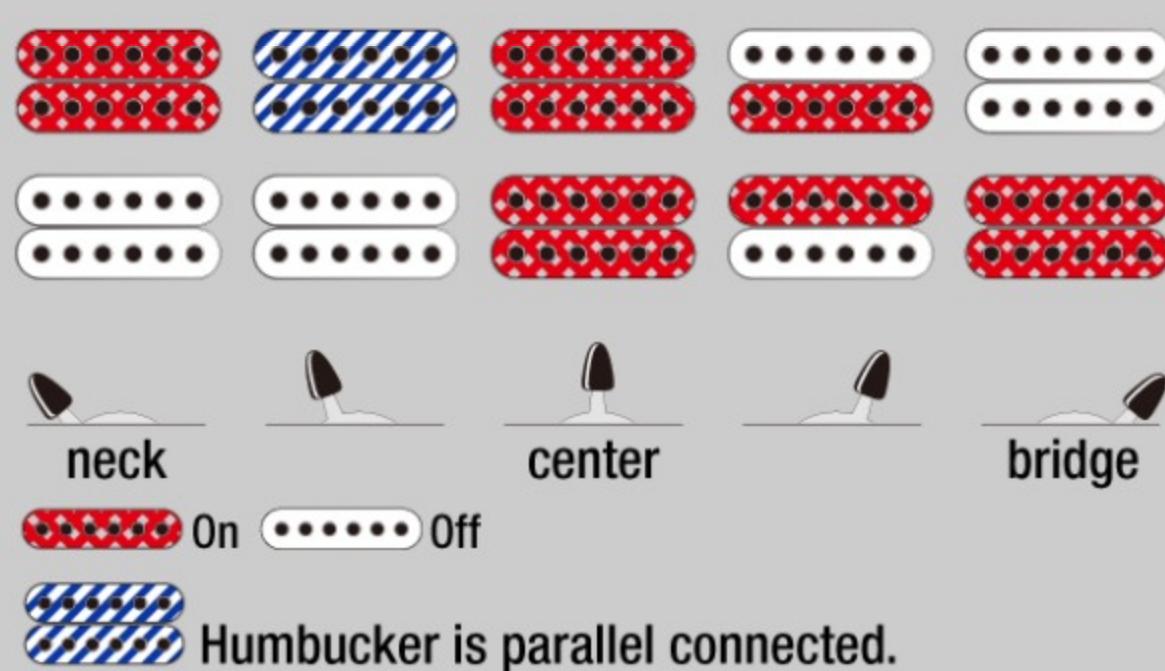

RG421AHM

COLOR VARIATION :

BMT : Blue Moon Burst

SHARE :  

SPEC

SPECS

neck type	Wizard III / Maple neck
top/back/body	Ash body
fretboard	Maple fretboard / Black dot inlay
fret	Jumbo frets
number of frets	24
bridge	F106 bridge
string space	10.5mm
neck pickup	Quantum (H) neck pickup (Passive/Ceramic)
bridge pickup	Quantum (H) bridge pickup (Passive/Ceramic)
factory tuning	1E,2B,3G,4D,5A,6E
strings	D'Addario® EXL110
string gauge	.010/.013/.017/.026/.036/.046
hardware color	Cosmo Black

NECK DIMENSIONS

Scale :	648mm/25.5"
a : Width	43mm at NUT
b : Width	58mm at 24F
c : Thickness	19mm at 1F
d : Thickness	21mm at 12F
Radius :	400mmR

DESCRIPTION +

SWITCHING SYSTEM

DESCRIPTION

+

CONTROLS

DESCRIPTION