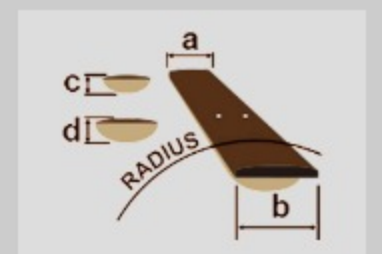

RG421AHM

COLOR VARIATION :

BMT : Blue Moon Burst

SHARE :  

SPEC

SPECS

neck type	Wizard III / Maple neck
top/back/body	Ash body
fretboard	Maple fretboard / Black dot inlay
fret	Jumbo frets
number of frets	24
bridge	F106 bridge
string space	10.5mm
neck pickup	Quantum (H) neck pickup (Passive/Ceramic)
bridge pickup	Quantum (H) bridge pickup (Passive/Ceramic)
factory tuning	1E,2B,3G,4D,5A,6E
strings	D'Addario® EXL110
string gauge	.010/.013/.017/.026/.036/.046
hardware color	Cosmo Black

NECK DIMENSIONS

Scale :	648mm/25.5"
a : Width	43mm at NUT
b : Width	58mm at 24F
c : Thickness	19mm at 1F
d : Thickness	21mm at 12F
Radius :	400mmR

DESCRIPTION +

SWITCHING SYSTEM

DESCRIPTION

+

CONTROLS

DESCRIPTION