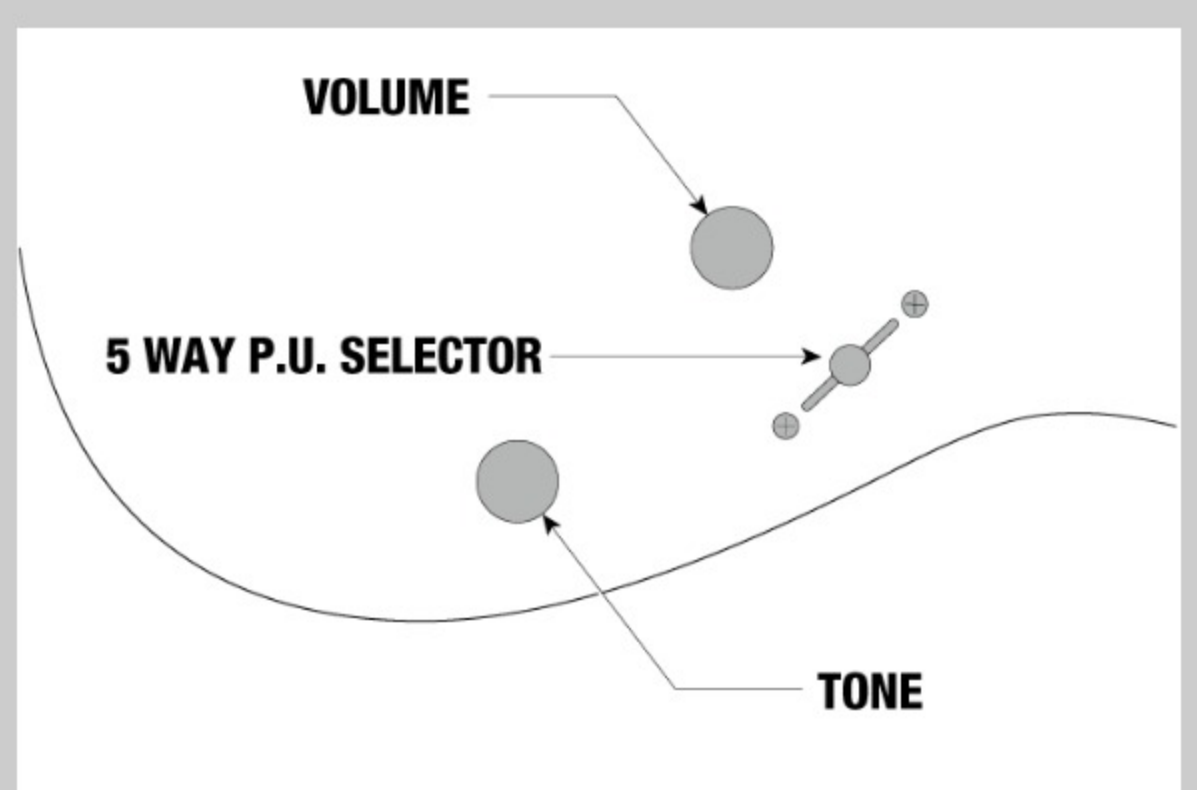

NECK DIMENSIONS

Scale :	648mm/25.5"
a : Width	43mm at NUT
b : Width	58mm at 24F
c : Thickness	19mm at 1F
d : Thickness	21mm at 12F
Radius :	400mmR

DESCRIPTION +

SWITCHING SYSTEM

DESCRIPTION

+

CONTROLS

DESCRIPTION