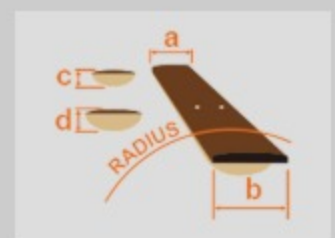

RG421EX

BKF : Black Flat

COLOR VARIATION :

SHARE :  

SPEC

SPEC

neck type	Wizard III / Maple neck
top/back/body	Meranti body
fretboard	Bound Jatoba / White dot inlay
fret	Jumbo frets
bridge	Fixed bridge
neck pickup	Quantum (H) neck pickup (Passive/Ceramic)
bridge pickup	Quantum (H) bridge pickup (Passive/Ceramic)
hardware color	Black

NECK DIMENSIONS

Scale :	648mm/25.5"
a : Width	43mm at NUT
b : Width	58mm at 24F
c : Thickness	19mm at 1F
d : Thickness	21mm at 12F
Radius :	400mmR

SWITCHING SYSTEM

CONTROLS