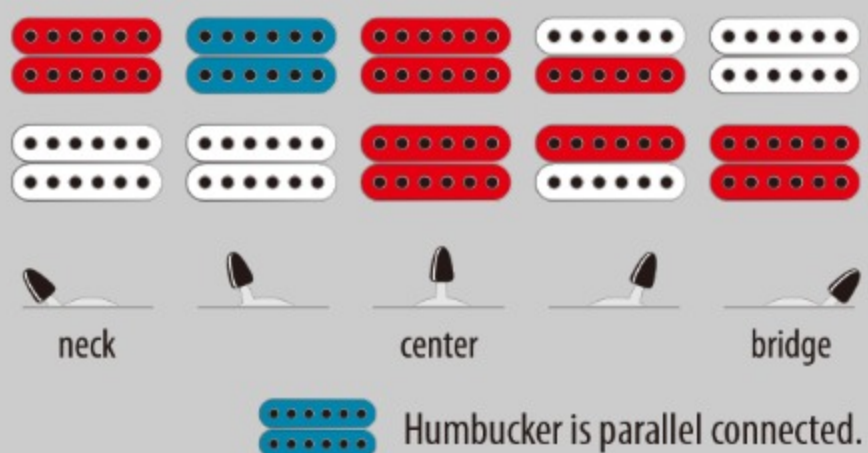

RG421EX

BKF : Black Flat

COLOR VARIATION :

SHARE :  

SPEC

SPEC

neck type	Wizard III / Maple neck
top/back/body	Meranti body
fretboard	Bound Jatoba / White dot inlay
fret	Jumbo frets
bridge	Fixed bridge
neck pickup	Quantum (H) neck pickup (Passive/Ceramic)
bridge pickup	Quantum (H) bridge pickup (Passive/Ceramic)
hardware color	Black

NECK DIMENSIONS

Scale :	648mm/25.5"
a : Width	43mm at NUT
b : Width	58mm at 24F
c : Thickness	19mm at 1F
d : Thickness	21mm at 12F
Radius :	400mmR

SWITCHING SYSTEM

CONTROLS