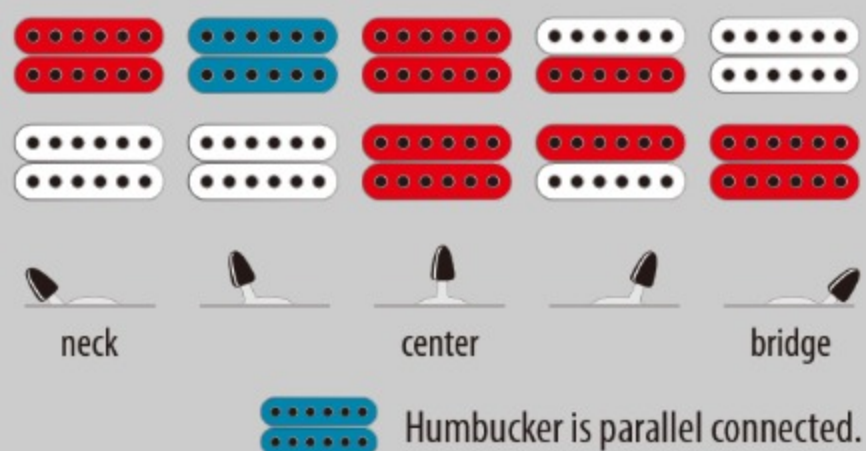

## SPEC

### SPEC

neck type	Wizard III / Maple neck
top/back/body	Meranti body
fretboard	Bound Jatoba fretboard / White dot inlay
fret	Jumbo frets
number of frets	24
bridge	F106 bridge
string space	10.5mm
neck pickup	Quantum (H) neck pickup (Passive/Ceramic)
bridge pickup	Quantum (H) bridge pickup (Passive/Ceramic)
factory tuning	1E,2B,3G,4D,5A,6E
strings	D'Addario® EXL110
string gauge	.010/.013/.017/.026/.036/.046
hardware color	Black

### SWITCHING SYSTEM