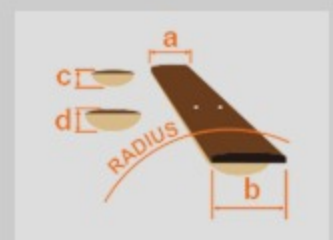

RG421EX

BKF : Black Flat

COLOR VARIATION :

SHARE :

SPEC

SPEC

neck type	Wizard III / Maple neck
top/back/body	Meranti body
fretboard	Bound Jatoba fretboard / White dot inlay
fret	Jumbo frets
number of frets	24
bridge	F106 bridge
string space	10.5mm
neck pickup	Quantum (H) neck pickup (Passive/Ceramic)
bridge pickup	Quantum (H) bridge pickup (Passive/Ceramic)
factory tuning	1E,2B,3G,4D,5A,6E
strings	D'Addario® EXL110
string gauge	.010/.013/.017/.026/.036/.046
hardware color	Black

NECK DIMENSIONS

Scale :	648mm/25.5"
a : Width	43mm at NUT
b : Width	58mm at 24F
c : Thickness	19mm at 1F
d : Thickness	21mm at 12F
Radius :	400mmR

SWITCHING SYSTEM

CONTROLS

OTHERS

Recommended Case W250C