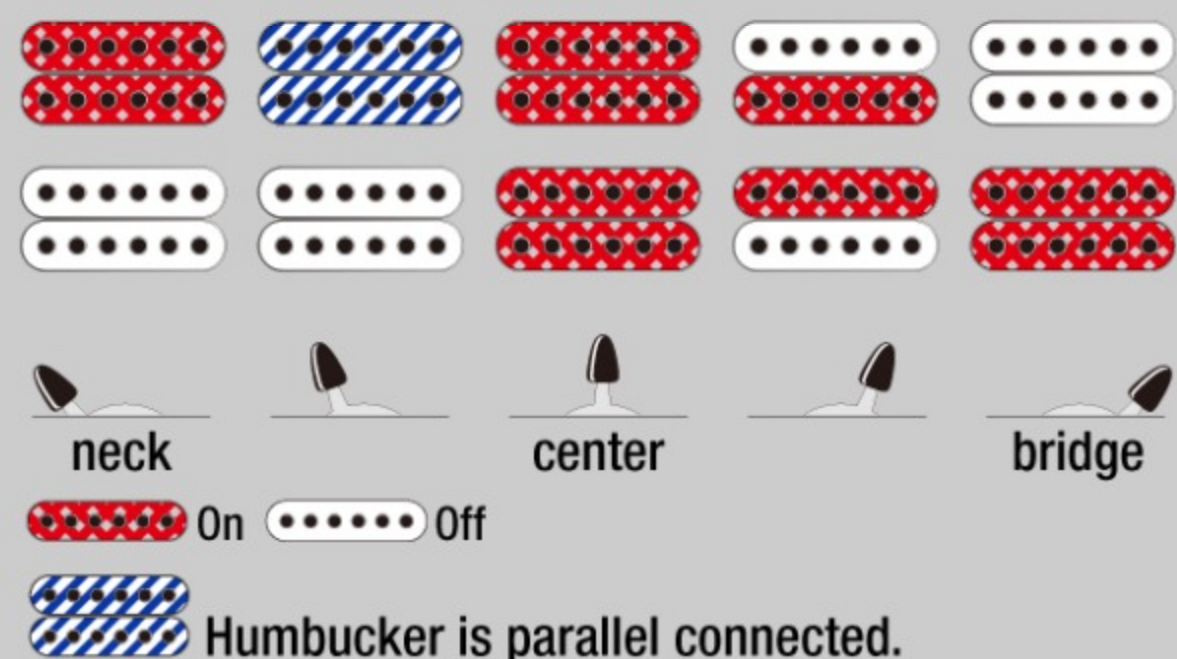

RG421EX

COLOR VARIATION :

BKF : Black Flat

SHARE :

SPEC

SPECS

neck type	Wizard III / Maple neck
top/back/body	Meranti body
fretboard	Jatoba fretboard / White dot inlay
fret	Jumbo frets
number of frets	24
bridge	F106 bridge
string space	10.5mm
neck pickup	Quantum (H) neck pickup (Passive/Ceramic)
bridge pickup	Quantum (H) bridge pickup (Passive/Ceramic)
factory tuning	1E,2B,3G,4D,5A,6E
strings	D'Addario® EXL110
string gauge	.010/.013/.017/.026/.036/.046
hardware color	Black

NECK DIMENSIONS

Scale :	648mm/25.5"
a : Width	43mm at NUT
b : Width	58mm at 24F
c : Thickness	19mm at 1F
d : Thickness	21mm at 12F
Radius :	400mmR

DESCRIPTION

SWITCHING SYSTEM

DESCRIPTION

CONTROLS

DESCRIPTION