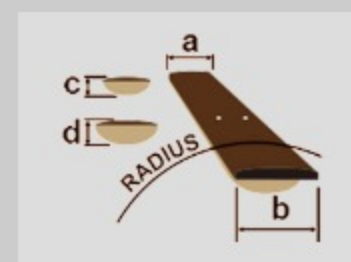

RG421EX

COLOR VARIATION :

BKF : Black Flat

SHARE :

SPEC

SPECS

neck type	Wizard III / Maple neck
top/back/body	Meranti body
fretboard	Jatoba fretboard / White dot inlay
fret	Jumbo frets
number of frets	24
bridge	F106 bridge
string space	10.5mm
neck pickup	Quantum (H) neck pickup (Passive/Ceramic)
bridge pickup	Quantum (H) bridge pickup (Passive/Ceramic)
factory tuning	1E,2B,3G,4D,5A,6E
strings	D'Addario® EXL110
string gauge	.010/.013/.017/.026/.036/.046
hardware color	Black

NECK DIMENSIONS

Scale :	648mm/25.5"
a : Width	43mm at NUT
b : Width	58mm at 24F
c : Thickness	19mm at 1F
d : Thickness	21mm at 12F
Radius :	400mmR

DESCRIPTION

SWITCHING SYSTEM

DESCRIPTION

CONTROLS

DESCRIPTION