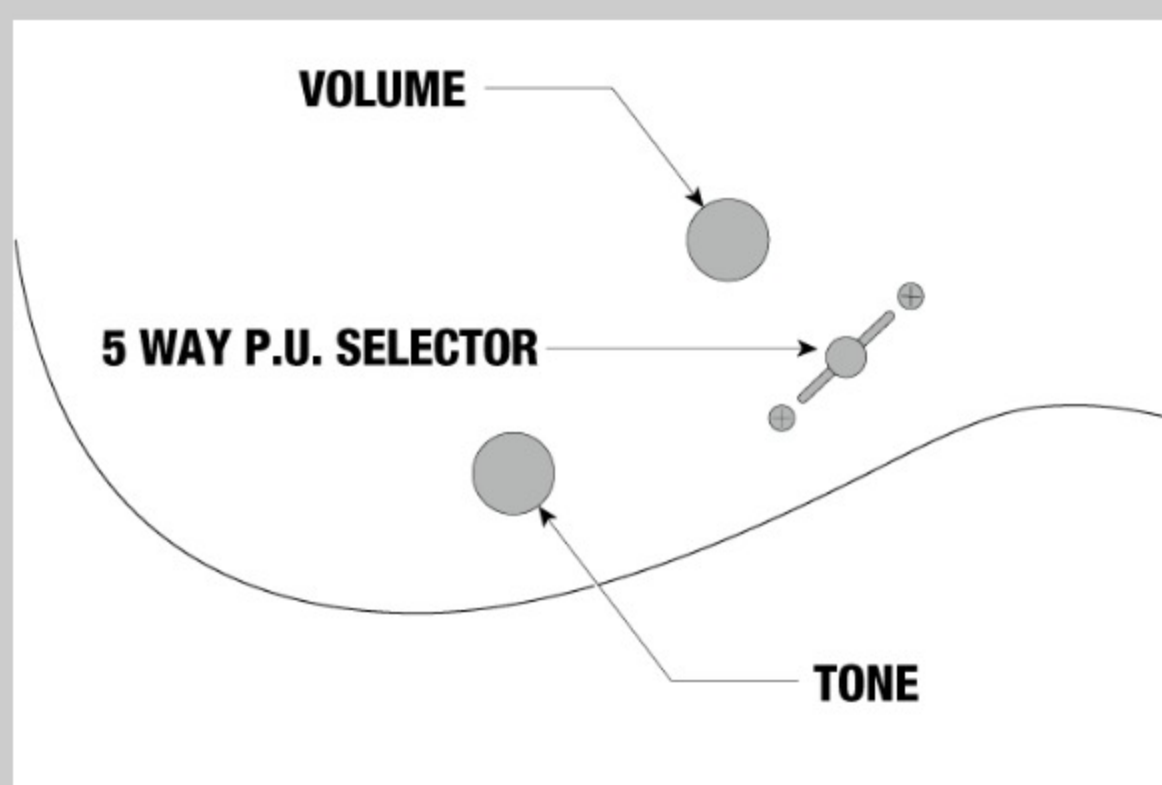

RG421EX

COLOR VARIATION :

BKF : Black Flat

SHARE :

SPEC

SPECS

neck type	Wizard III / Maple neck
top/back/body	Meranti body
fretboard	Jatoba fretboard / White dot inlay
fret	Jumbo frets
number of frets	24
bridge	F106 bridge
string space	10.5mm
neck pickup	Quantum (H) neck pickup (Passive/Ceramic)
bridge pickup	Quantum (H) bridge pickup (Passive/Ceramic)
factory tuning	1E,2B,3G,4D,5A,6E
strings	D'Addario® EXL110
string gauge	.010/.013/.017/.026/.036/.046
hardware color	Black

NECK DIMENSIONS

Scale :	648mm/25.5"
a : Width	43mm at NUT
b : Width	58mm at 24F
c : Thickness	19mm at 1F
d : Thickness	21mm at 12F
Radius :	400mmR

DESCRIPTION

SWITCHING SYSTEM

DESCRIPTION

CONTROLS

DESCRIPTION