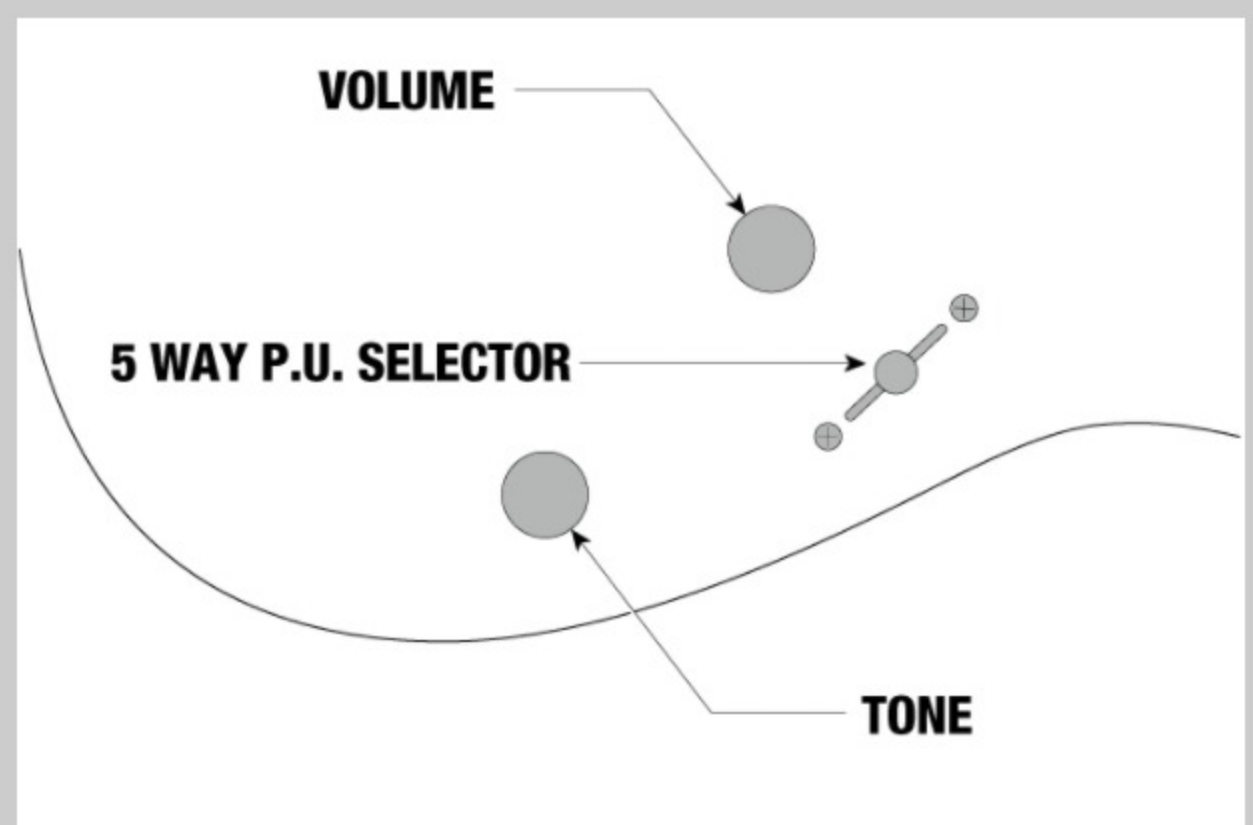

RG421EXL

COLOR VARIATION :

BKF : Black Flat

SHARE :  

SPEC

SPECS

neck type	Wizard III / Maple neck
top/back/body	Meranti body
fretboard	Bound Jatoba fretboard / White dot inlay
fret	Jumbo frets
number of frets	24
bridge	F106 bridge
string space	10.5mm
neck pickup	Quantum (H) neck pickup (Passive/Ceramic)
bridge pickup	Quantum (H) bridge pickup (Passive/Ceramic)
factory tuning	1E,2B,3G,4D,5A,6E
strings	D'Addario® EXL110
string gauge	.010/.013/.017/.026/.036/.046
hardware color	Black

NECK DIMENSIONS

Scale :	648mm/25.5"
a : Width	43mm at NUT
b : Width	58mm at 24F
c : Thickness	19mm at 1F
d : Thickness	21mm at 12F
Radius :	400mmR

DESCRIPTION +

SWITCHING SYSTEM

DESCRIPTION

+

CONTROLS

DESCRIPTION