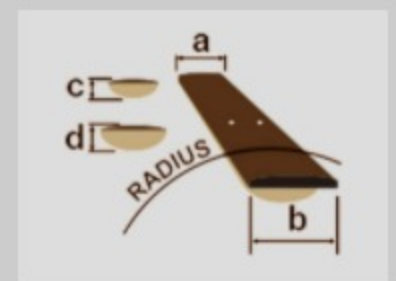

RG421EXL

COLOR VARIATION :

BKF : Black Flat

SHARE :  

SPEC

SPECS

neck type	Wizard III / Maple neck
top/back/body	Meranti body
fretboard	Bound Jatoba fretboard / White dot inlay
fret	Jumbo frets
number of frets	24
bridge	F106 bridge
string space	10.5mm
neck pickup	Quantum (H) neck pickup (Passive/Ceramic)
bridge pickup	Quantum (H) bridge pickup (Passive/Ceramic)
factory tuning	1E,2B,3G,4D,5A,6E
strings	D'Addario® EXL110
string gauge	.010/.013/.017/.026/.036/.046
hardware color	Black

NECK DIMENSIONS

Scale :	648mm/25.5"
a : Width	43mm at NUT
b : Width	58mm at 24F
c : Thickness	19mm at 1F
d : Thickness	21mm at 12F
Radius :	400mmR

DESCRIPTION +

SWITCHING SYSTEM

DESCRIPTION

+

CONTROLS

DESCRIPTION