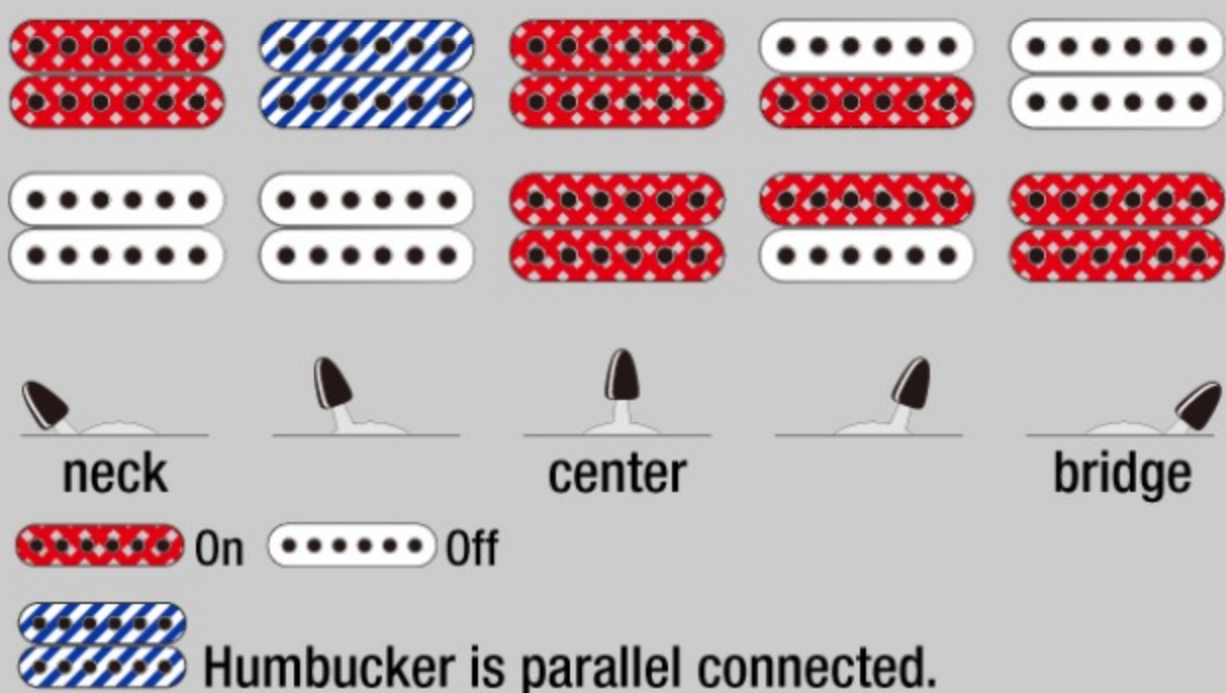

RG421EXL

COLOR VARIATION :

BKF : Black Flat

SHARE :  

SPEC

SPECS

neck type	Wizard III / Maple neck
top/back/body	Meranti body
fretboard	Bound Jatoba fretboard / White dot inlay
fret	Jumbo frets
number of frets	24
bridge	F106 bridge
string space	10.5mm
neck pickup	Quantum (H) neck pickup (Passive/Ceramic)
bridge pickup	Quantum (H) bridge pickup (Passive/Ceramic)
factory tuning	1E,2B,3G,4D,5A,6E
strings	D'Addario® EXL110
string gauge	.010/.013/.017/.026/.036/.046
hardware color	Black

NECK DIMENSIONS

Scale :	648mm/25.5"
a : Width	43mm at NUT
b : Width	58mm at 24F
c : Thickness	19mm at 1F
d : Thickness	21mm at 12F
Radius :	400mmR

DESCRIPTION +

SWITCHING SYSTEM

DESCRIPTION

+

CONTROLS

DESCRIPTION