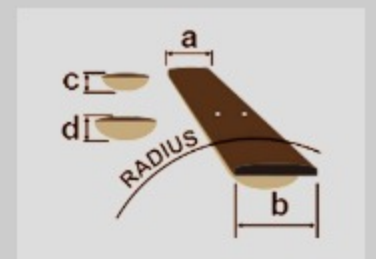

RG421EXL

COLOR VARIATION : 

BKF : Black Flat

SHARE :  

SPEC

SPECS

neck type	Wizard III / Maple neck
top/back/body	Meranti body
fretboard	Jatoba fretboard / White dot inlay
fret	Jumbo frets
number of frets	24
bridge	F106 bridge
string space	10.5mm
neck pickup	Quantum (H) neck pickup (Passive/Ceramic)
bridge pickup	Quantum (H) bridge pickup (Passive/Ceramic)
factory tuning	1E,2B,3G,4D,5A,6E
strings	D'Addario® EXL110
string gauge	.010/.013/.017/.026/.036/.046
hardware color	Black

NECK DIMENSIONS

Scale :	648mm/25.5"
a : Width	43mm at NUT
b : Width	58mm at 24F
c : Thickness	19mm at 1F
d : Thickness	21mm at 12F
Radius :	400mmR

DESCRIPTION +

SWITCHING SYSTEM

DESCRIPTION

+

CONTROLS

DESCRIPTION