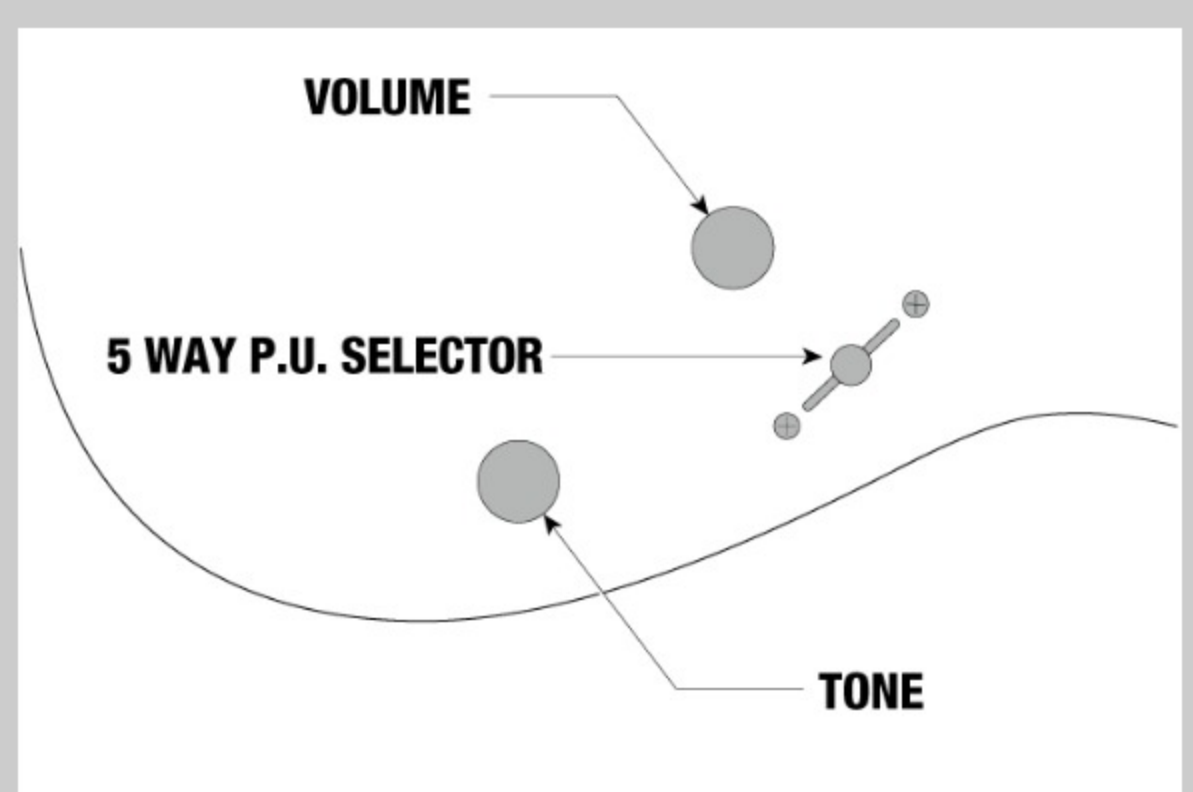

RG421EXL

COLOR VARIATION : 

BKF : Black Flat

SHARE :  

SPEC

SPECS

neck type	Wizard III / Maple neck
top/back/body	Meranti body
fretboard	Jatoba fretboard / White dot inlay
fret	Jumbo frets
number of frets	24
bridge	F106 bridge
string space	10.5mm
neck pickup	Quantum (H) neck pickup (Passive/Ceramic)
bridge pickup	Quantum (H) bridge pickup (Passive/Ceramic)
factory tuning	1E,2B,3G,4D,5A,6E
strings	D'Addario® EXL110
string gauge	.010/.013/.017/.026/.036/.046
hardware color	Black

NECK DIMENSIONS

Scale :	648mm/25.5"
a : Width	43mm at NUT
b : Width	58mm at 24F
c : Thickness	19mm at 1F
d : Thickness	21mm at 12F
Radius :	400mmR

DESCRIPTION +

SWITCHING SYSTEM

DESCRIPTION

+

CONTROLS

DESCRIPTION