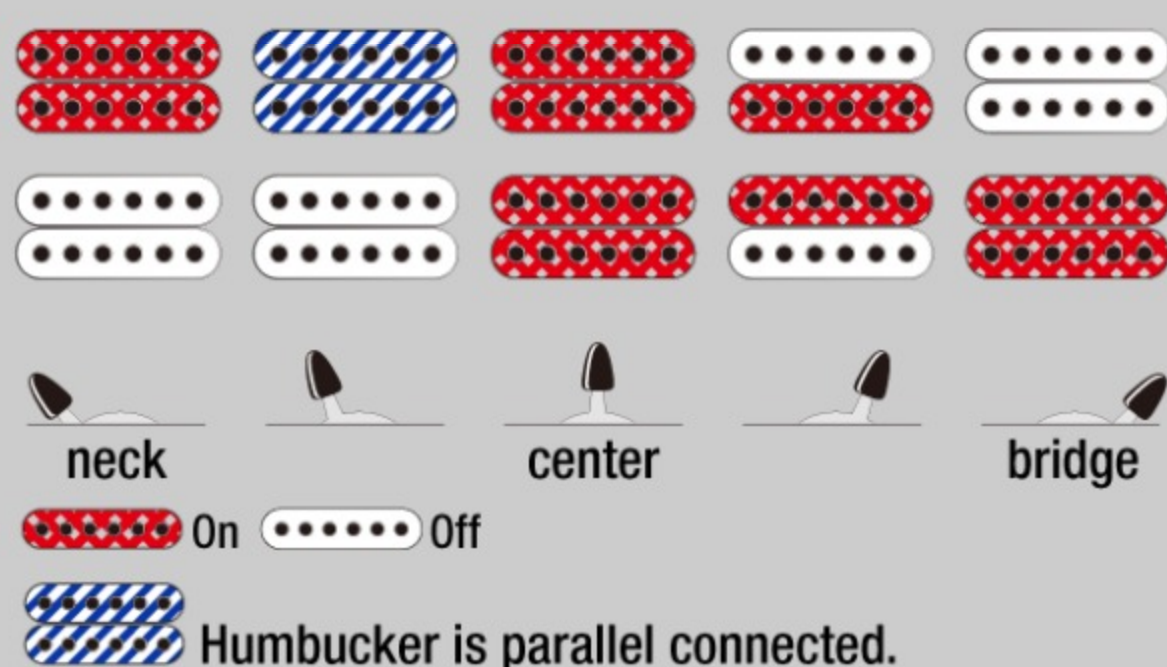

RG421EXL

COLOR VARIATION : 

BKF : Black Flat

SHARE :  

SPEC

SPECS

neck type	Wizard III / Maple neck
top/back/body	Meranti body
fretboard	Jatoba fretboard / White dot inlay
fret	Jumbo frets
number of frets	24
bridge	F106 bridge
string space	10.5mm
neck pickup	Quantum (H) neck pickup (Passive/Ceramic)
bridge pickup	Quantum (H) bridge pickup (Passive/Ceramic)
factory tuning	1E,2B,3G,4D,5A,6E
strings	D'Addario® EXL110
string gauge	.010/.013/.017/.026/.036/.046
hardware color	Black

NECK DIMENSIONS

Scale :	648mm/25.5"
a : Width	43mm at NUT
b : Width	58mm at 24F
c : Thickness	19mm at 1F
d : Thickness	21mm at 12F
Radius :	400mmR

DESCRIPTION +

SWITCHING SYSTEM

DESCRIPTION

+

CONTROLS

DESCRIPTION