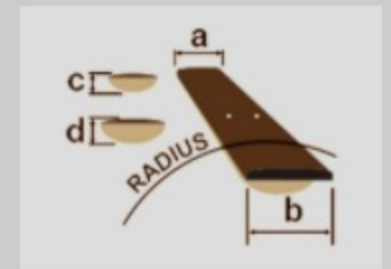

RG421G

COLOR VARIATION :

LBM : Laser Blue Matte

SHARE :

SPEC

SPECS

neck type	Wizard III / Maple neck
top/back/body	Meranti body
fretboard	Jatoba fretboard / White dot inlay
fret	Jumbo frets
number of frets	24
bridge	F106 bridge
string space	10.5mm
neck pickup	Quantum (H) neck pickup (Passive/Ceramic)
bridge pickup	Quantum (H) bridge pickup (Passive/Ceramic)
factory tuning	1E,2B,3G,4D,5A,6E
strings	D'Addario® EXL110
string gauge	.010/.013/.017/.026/.036/.046
hardware color	Gold

NECK DIMENSIONS

Scale :	648mm/25.5"
a : Width	43mm at NUT
b : Width	58mm at 24F
c : Thickness	19mm at 1F
d : Thickness	21mm at 12F
Radius :	400mmR

DESCRIPTION +

SWITCHING SYSTEM

DESCRIPTION

+

CONTROLS

DESCRIPTION