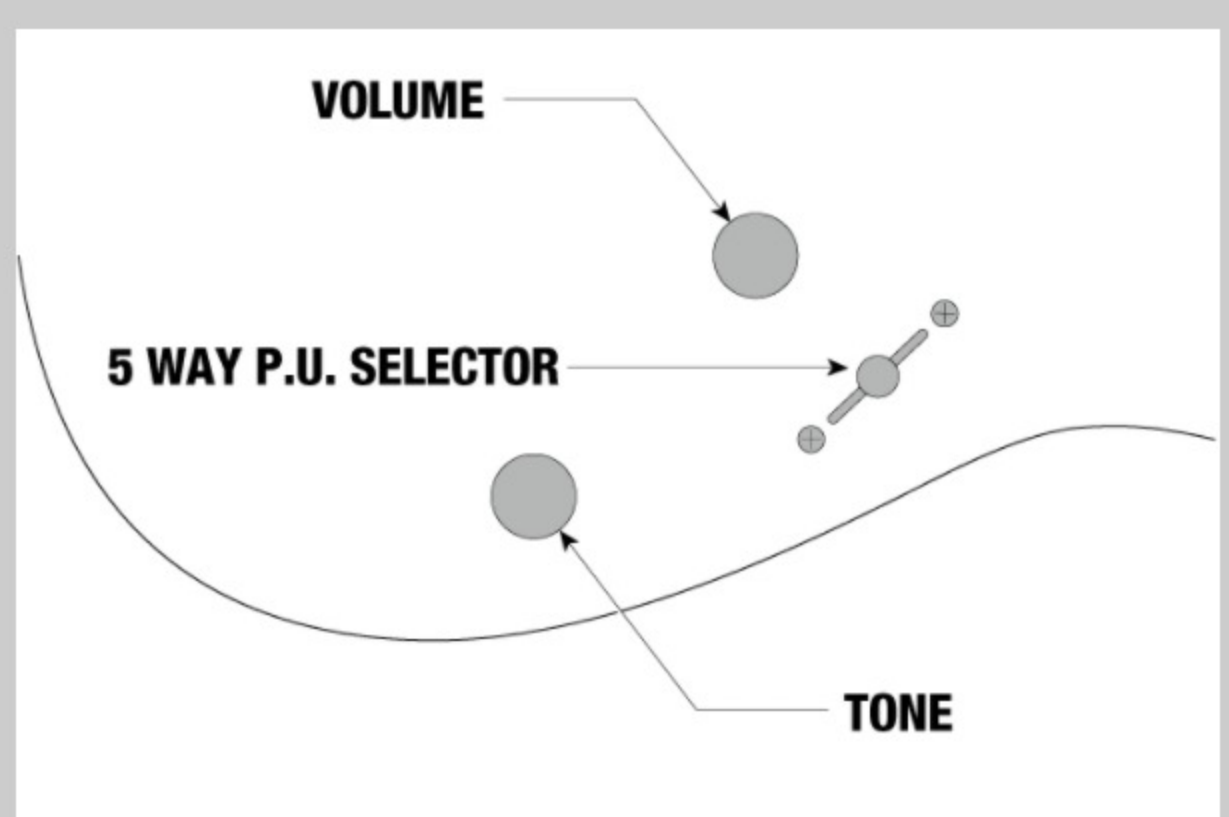

RG421G

COLOR VARIATION :

LBM : Laser Blue Matte

SHARE :

SPEC

SPECS

neck type	Wizard III / Maple neck
top/back/body	Meranti body
fretboard	Jatoba fretboard / White dot inlay
fret	Jumbo frets
number of frets	24
bridge	F106 bridge
string space	10.5mm
neck pickup	Quantum (H) neck pickup (Passive/Ceramic)
bridge pickup	Quantum (H) bridge pickup (Passive/Ceramic)
factory tuning	1E,2B,3G,4D,5A,6E
strings	D'Addario® EXL110
string gauge	.010/.013/.017/.026/.036/.046
hardware color	Gold

NECK DIMENSIONS

Scale :	648mm/25.5"
a : Width	43mm at NUT
b : Width	58mm at 24F
c : Thickness	19mm at 1F
d : Thickness	21mm at 12F
Radius :	400mmR

DESCRIPTION +

SWITCHING SYSTEM

DESCRIPTION

+

CONTROLS

DESCRIPTION