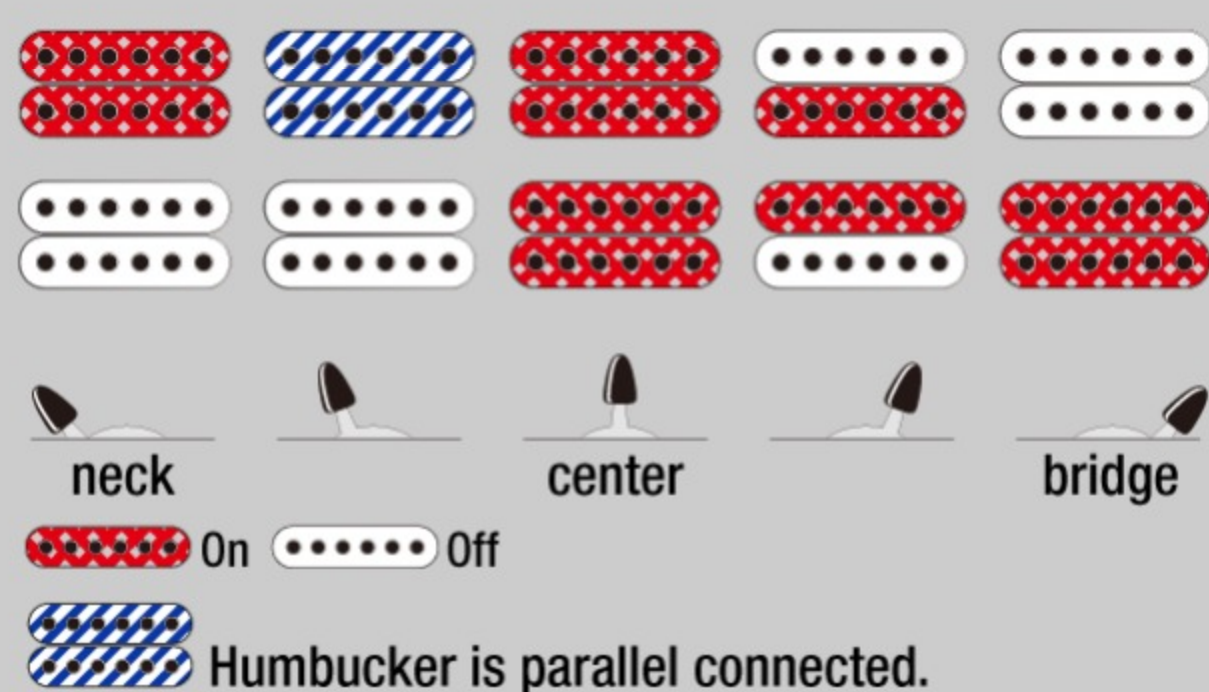

RG421G

COLOR VARIATION :

LBM : Laser Blue Matte

SHARE :

SPEC

SPECS

neck type	Wizard III / Maple neck
top/back/body	Meranti body
fretboard	Jatoba fretboard / White dot inlay
fret	Jumbo frets
number of frets	24
bridge	F106 bridge
string space	10.5mm
neck pickup	Quantum (H) neck pickup (Passive/Ceramic)
bridge pickup	Quantum (H) bridge pickup (Passive/Ceramic)
factory tuning	1E,2B,3G,4D,5A,6E
strings	D'Addario® EXL110
string gauge	.010/.013/.017/.026/.036/.046
hardware color	Gold

NECK DIMENSIONS

Scale :	648mm/25.5"
a : Width	43mm at NUT
b : Width	58mm at 24F
c : Thickness	19mm at 1F
d : Thickness	21mm at 12F
Radius :	400mmR

DESCRIPTION +

SWITCHING SYSTEM

DESCRIPTION

+

CONTROLS

DESCRIPTION