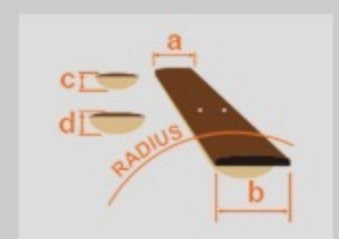

# RG421HPAH

BWB : Blue Wave Black

COLOR VARIATION :

SHARE :  

### SPEC

neck type	Wizard III / Roasted Maple neck
top/back/body	Ash top / Nyatoh body
fretboard	Jatoba fretboard / White dot inlay
fret	Jumbo frets
number of frets	24
bridge	F106 bridge
string space	10.5mm
neck pickup	DiMarzio® Fusion Edge (H) neck pickup (Passive/Ceramic)
bridge pickup	DiMarzio® Fusion Edge (H) bridge pickup (Passive/Ceramic)
factory tuning	1E,2B,3G,4D,5A,6E
strings	D'Addario® EXL110
string gauge	.010/.013/.017/.026/.036/.046
hardware color	Gold

### NECK DIMENSIONS

Scale :	648mm/25.5"
a : Width	43mm at NUT
b : Width	58mm at 24F
c : Thickness	19mm at 1F
d : Thickness	21mm at 12F
Radius :	400mmR