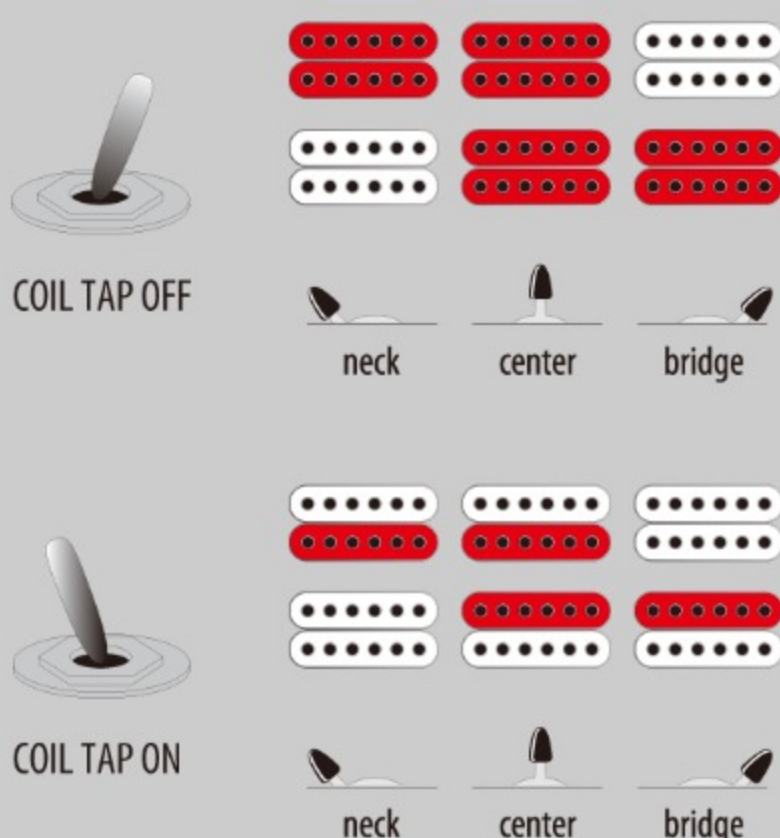

### SPEC

neck type	Wizard III / Roasted Maple neck
top/back/body	Ash top / Nyatoh body
fretboard	Jatoba fretboard / White dot inlay
fret	Jumbo frets
number of frets	24
bridge	F106 bridge
string space	10.5mm
neck pickup	DiMarzio® Fusion Edge (H) neck pickup (Passive/Ceramic)
bridge pickup	DiMarzio® Fusion Edge (H) bridge pickup (Passive/Ceramic)
factory tuning	1E,2B,3G,4D,5A,6E
strings	D'Addario® EXL110
string gauge	.010/.013/.017/.026/.036/.046
hardware color	Gold

### NECK DIMENSIONS

Scale :	648mm/25.5"
a : Width	43mm at NUT
b : Width	58mm at 24F
c : Thickness	19mm at 1F
d : Thickness	21mm at 12F
Radius :	400mmR

## SWITCHING SYSTEM