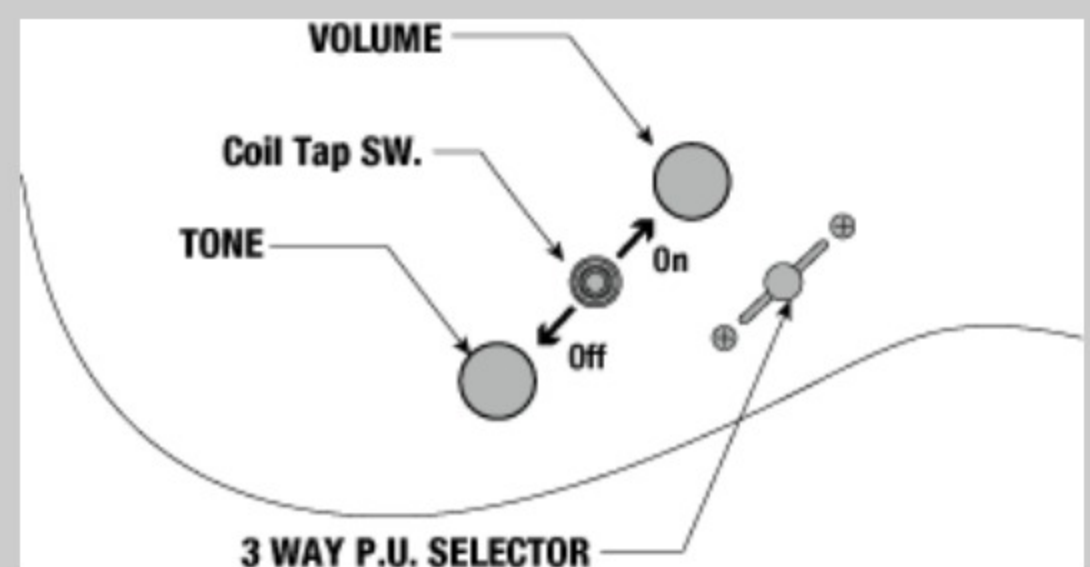

### NECK DIMENSIONS

Scale :	648mm/25.5"
a : Width	43mm at NUT
b : Width	58mm at 24F
c : Thickness	19mm at 1F
d : Thickness	21mm at 12F
Radius :	400mmR

## SWITCHING SYSTEM

## OTHERS

- Coil-tap switch
- Luminescent side dot inlay