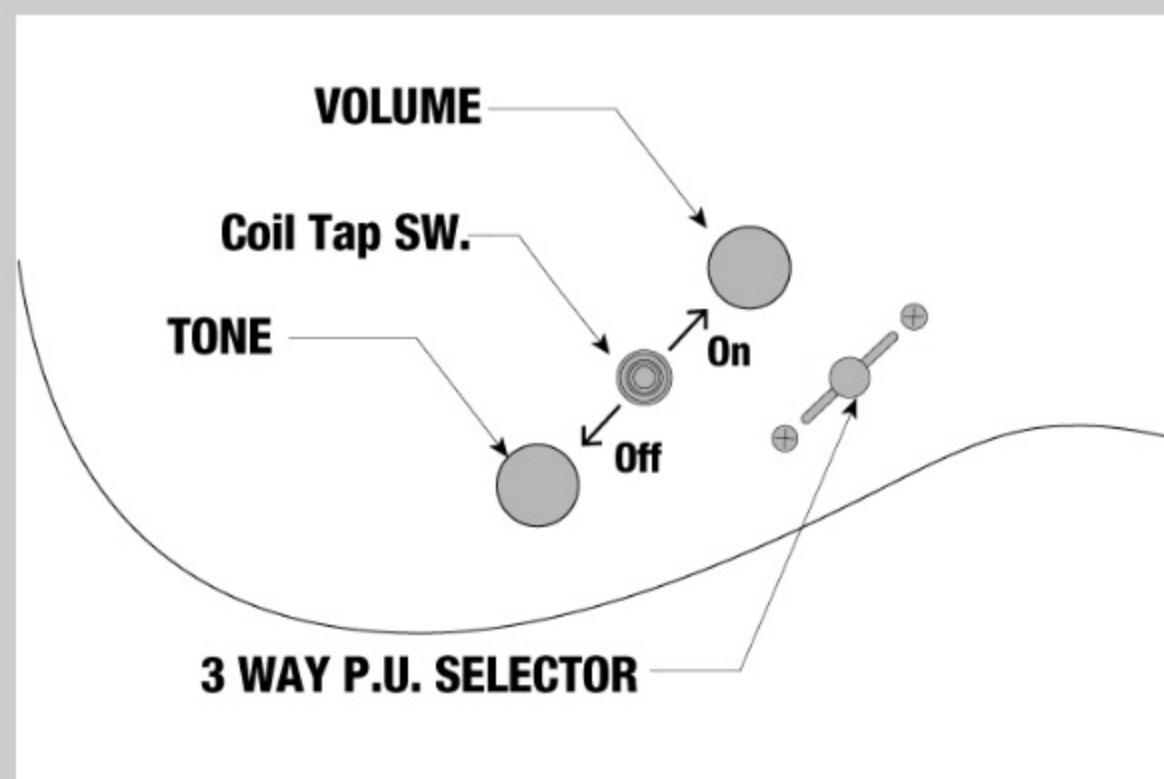

NECK DIMENSIONS

Scale :	648mm/25.5"
a : Width	43mm at NUT
b : Width	58mm at 24F
c : Thickness	19mm at 1F
d : Thickness	21mm at 12F
Radius :	400mmR

DESCRIPTION

SWITCHING SYSTEM

DESCRIPTION

CONTROLS

DESCRIPTION

OTHER FEATURES

Recommended Case	M300C
Recommended Bag	IGB540-BK
Coil-tap switch	
Luminescent side dot inlay	