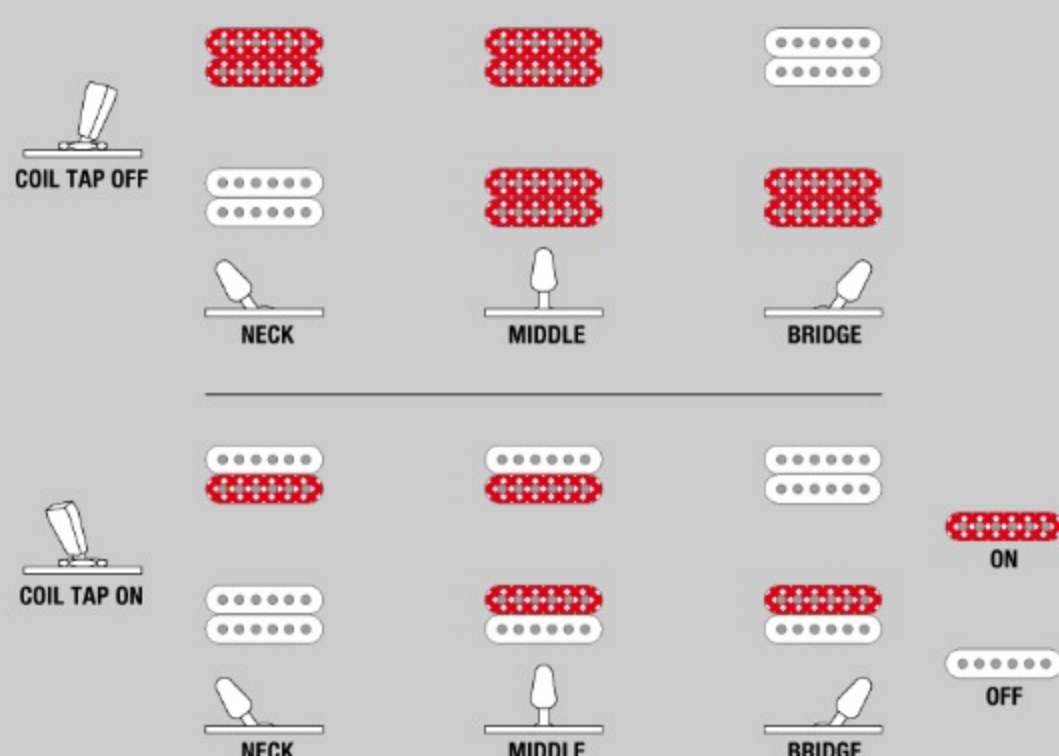

NECK DIMENSIONS

Scale :	648mm/25.5"
a : Width	43mm at NUT
b : Width	58mm at 24F
c : Thickness	19mm at 1F
d : Thickness	21mm at 12F
Radius :	400mmR

DESCRIPTION

SWITCHING SYSTEM

DESCRIPTION

CONTROLS

DESCRIPTION

OTHER FEATURES

Recommended Case	M300C
Recommended Bag	IGB540-BK
Coil-tap switch	
Luminescent side dot inlay	