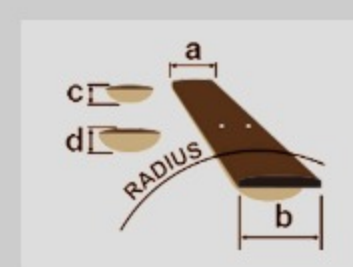

RG421HPAH

COLOR VARIATION :

BWB : Blue Wave Black

SHARE :

SPEC

SPECS

neck type	Wizard III / Roasted Maple neck
top/back/body	Ash top / Nyatoh body
fretboard	Jatoba fretboard / White dot inlay
fret	Jumbo frets
number of frets	24
bridge	F106 bridge
string space	10.5mm
neck pickup	DiMarzio® Fusion Edge (H) neck pickup (Passive/Ceramic)
bridge pickup	DiMarzio® Fusion Edge (H) bridge pickup (Passive/Ceramic)
factory tuning	1E,2B,3G,4D,5A,6E
strings	D'Addario® EXL110
string gauge	.010/.013/.017/.026/.036/.046
hardware color	Gold

NECK DIMENSIONS

Scale :	648mm/25.5"
a : Width	43mm at NUT
b : Width	58mm at 24F
c : Thickness	19mm at 1F
d : Thickness	21mm at 12F
Radius :	400mmR

DESCRIPTION

SWITCHING SYSTEM

DESCRIPTION

CONTROLS

DESCRIPTION

OTHER FEATURES

Recommended Case	M300C
Recommended Bag	IGB540-BK
Coil-tap switch	
Luminescent side dot inlay	