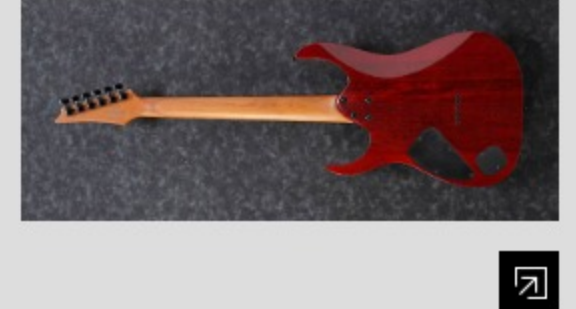

RG421HPAM

ABL : Antique Brown Stained Low Gloss

COLOR VARIATION :

SHARE : [f](#) [t](#)

SPEC

SPEC

neck type	Wizard III / Roasted Maple neck
top/back/body	Ash top / Nyatoh body
fretboard	Roasted Maple fretboard / Black dot inlay
fret	Jumbo frets
number of frets	24
bridge	F106 bridge
string space	10.5mm
neck pickup	DiMarzio® Air Norton™ (H) neck pickup (Passive/Alnico)
bridge pickup	DiMarzio® The Tone Zone® (H) bridge pickup (Passive/Alnico)
factory tuning	1E,2B,3G,4D,5A,6E
strings	D'Addario® EXL110
string gauge	.010/.013/.017/.026/.036/.046
hardware color	Black

NECK DIMENSIONS

Scale :	648mm/25.5"
a : Width	43mm at NUT
b : Width	58mm at 24F
c : Thickness	19mm at 1F
d : Thickness	21mm at 12F
Radius :	400mmR

SWITCHING SYSTEM

CONTROLS