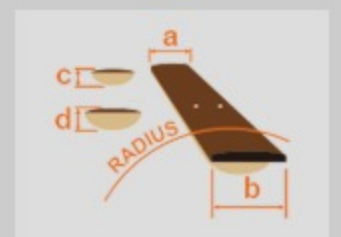

RG421HPAM

ABL : Antique Brown Stained Low Gloss

COLOR VARIATION :

SHARE : [f](#) [t](#)

SPEC

SPEC

neck type	Wizard III / Roasted Maple neck
top/back/body	Ash top / Nyatoh body
fretboard	Roasted Maple fretboard / Black dot inlay
fret	Jumbo frets
number of frets	24
bridge	F106 bridge
string space	10.5mm
neck pickup	DiMarzio® Air Norton™ (H) neck pickup (Passive/Alnico)
bridge pickup	DiMarzio® The Tone Zone® (H) bridge pickup (Passive/Alnico)
factory tuning	1E,2B,3G,4D,5A,6E
strings	D'Addario® EXL110
string gauge	.010/.013/.017/.026/.036/.046
hardware color	Black

NECK DIMENSIONS

Scale :	648mm/25.5"
a : Width	43mm at NUT
b : Width	58mm at 24F
c : Thickness	19mm at 1F
d : Thickness	21mm at 12F
Radius :	400mmR

SWITCHING SYSTEM

CONTROLS