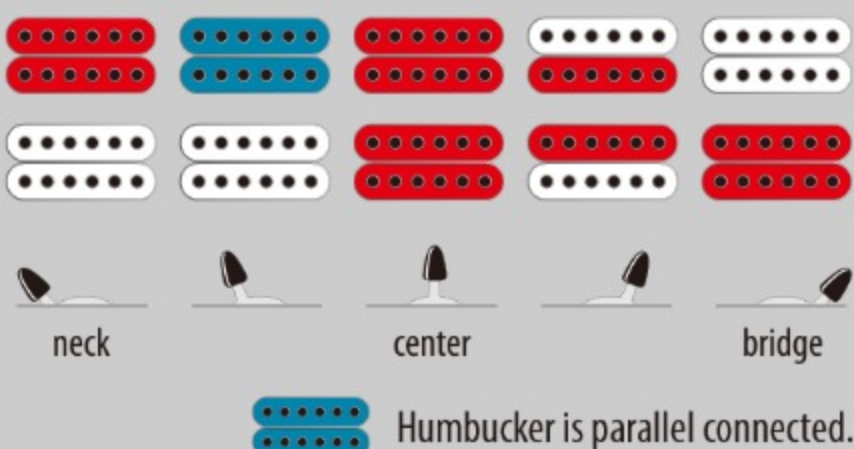

RG421HPAM

ABL : Antique Brown Stained Low Gloss

COLOR VARIATION :

SHARE : [f](#) [t](#)

SPEC

SPEC

neck type	Wizard III / Roasted Maple neck
top/back/body	Ash top / Nyatoh body
fretboard	Roasted Maple fretboard / Black dot inlay
fret	Jumbo frets
number of frets	24
bridge	F106 bridge
string space	10.5mm
neck pickup	DiMarzio® Air Norton™ (H) neck pickup (Passive/Alnico)
bridge pickup	DiMarzio® The Tone Zone® (H) bridge pickup (Passive/Alnico)
factory tuning	1E,2B,3G,4D,5A,6E
strings	D'Addario® EXL110
string gauge	.010/.013/.017/.026/.036/.046
hardware color	Black

NECK DIMENSIONS

Scale :	648mm/25.5"
a : Width	43mm at NUT
b : Width	58mm at 24F
c : Thickness	19mm at 1F
d : Thickness	21mm at 12F
Radius :	400mmR

SWITCHING SYSTEM

CONTROLS