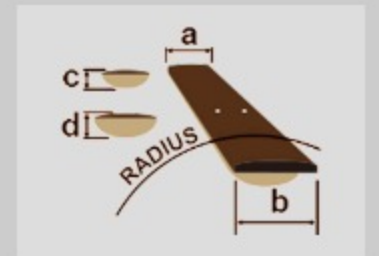

RG421HPAM

COLOR VARIATION : 

ABL : Antique Brown Stained Low Gloss

SHARE :  

SPEC

SPECS

neck type	Wizard III / Roasted Maple neck
top/back/body	Ash top / Nyatoh body
fretboard	Roasted Maple fretboard / Black dot inlay
fret	Jumbo frets
number of frets	24
bridge	F106 bridge
string space	10.5mm
neck pickup	DiMarzio® Air Norton™ (H) neck pickup (Passive/Alnico)
bridge pickup	DiMarzio® The Tone Zone® (H) bridge pickup (Passive/Alnico)
factory tuning	1E,2B,3G,4D,5A,6E
strings	D'Addario® EXL110
string gauge	.010/.013/.017/.026/.036/.046
hardware color	Black

NECK DIMENSIONS

Scale :	648mm/25.5"
a : Width	43mm at NUT
b : Width	58mm at 24F
c : Thickness	19mm at 1F
d : Thickness	21mm at 12F
Radius :	400mmR

DESCRIPTION +

SWITCHING SYSTEM

DESCRIPTION

+

CONTROLS

DESCRIPTION