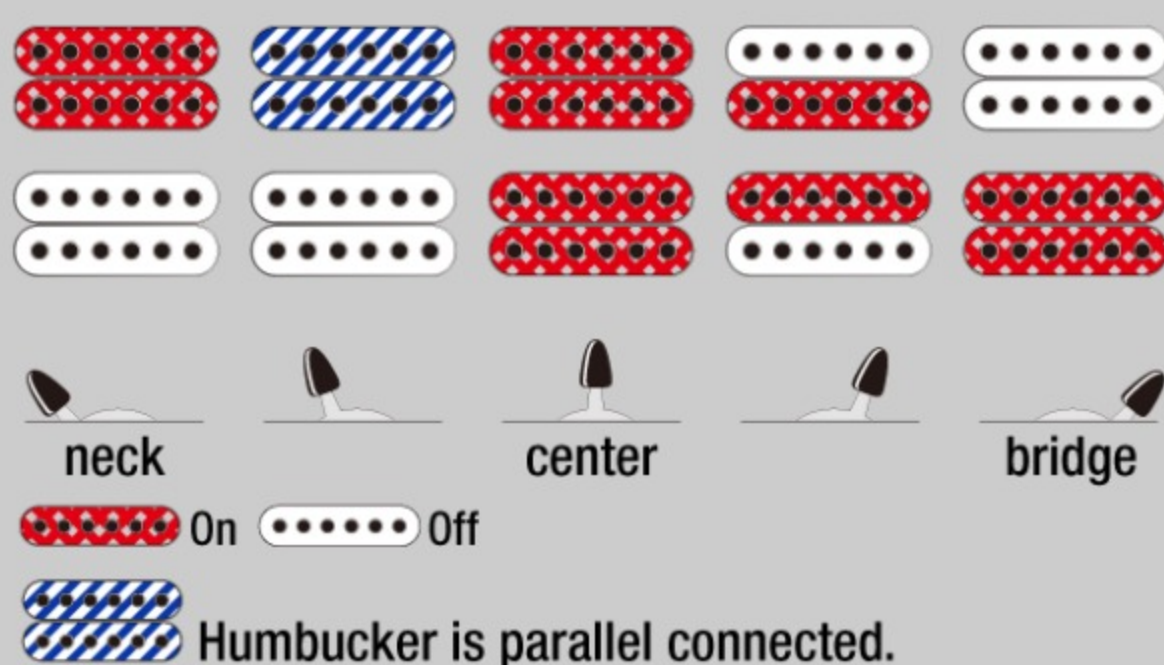

RG421HPAM

COLOR VARIATION : 

ABL : Antique Brown Stained Low Gloss

SHARE :  

SPEC

SPECS

neck type	Wizard III / Roasted Maple neck
top/back/body	Ash top / Nyatoh body
fretboard	Roasted Maple fretboard / Black dot inlay
fret	Jumbo frets
number of frets	24
bridge	F106 bridge
string space	10.5mm
neck pickup	DiMarzio® Air Norton™ (H) neck pickup (Passive/Alnico)
bridge pickup	DiMarzio® The Tone Zone® (H) bridge pickup (Passive/Alnico)
factory tuning	1E,2B,3G,4D,5A,6E
strings	D'Addario® EXL110
string gauge	.010/.013/.017/.026/.036/.046
hardware color	Black

NECK DIMENSIONS

Scale :	648mm/25.5"
a : Width	43mm at NUT
b : Width	58mm at 24F
c : Thickness	19mm at 1F
d : Thickness	21mm at 12F
Radius :	400mmR

DESCRIPTION +

SWITCHING SYSTEM

DESCRIPTION

+

CONTROLS

DESCRIPTION