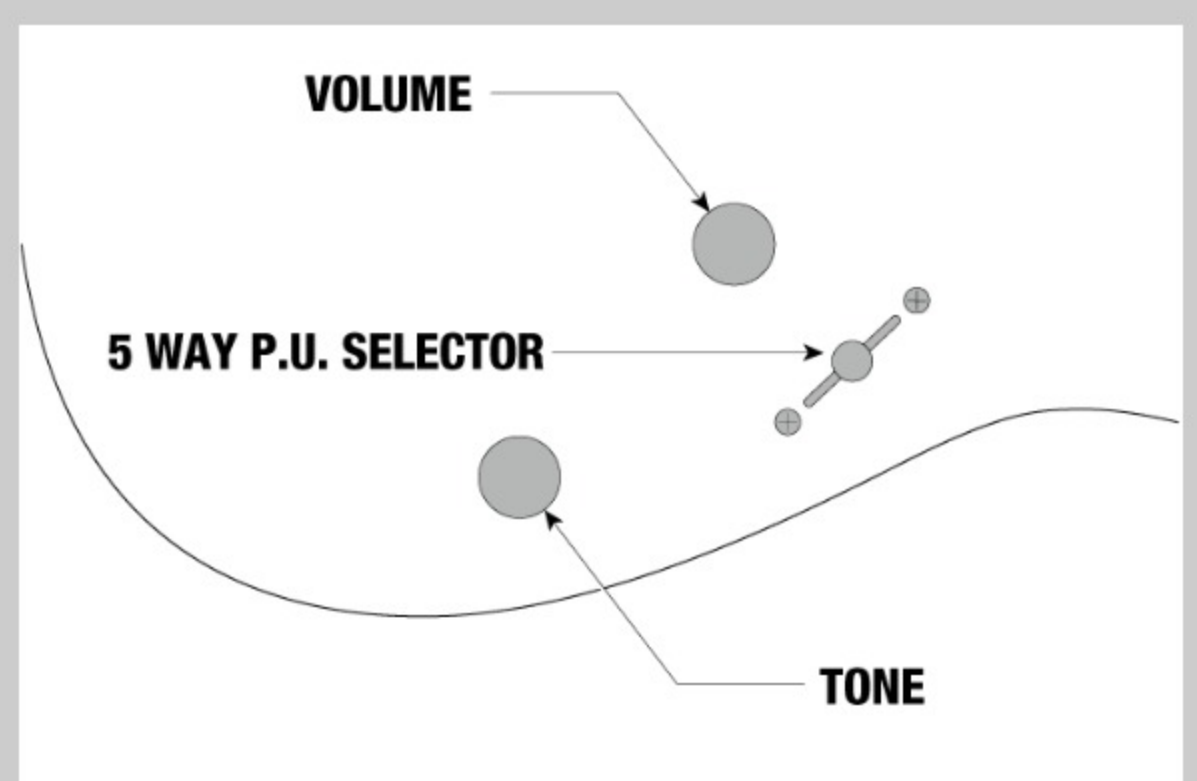

NECK DIMENSIONS

Scale :	648mm/25.5"
a : Width	43mm at NUT
b : Width	58mm at 24F
c : Thickness	19mm at 1F
d : Thickness	21mm at 12F
Radius :	400mmR

DESCRIPTION +

SWITCHING SYSTEM

DESCRIPTION

+

CONTROLS

DESCRIPTION