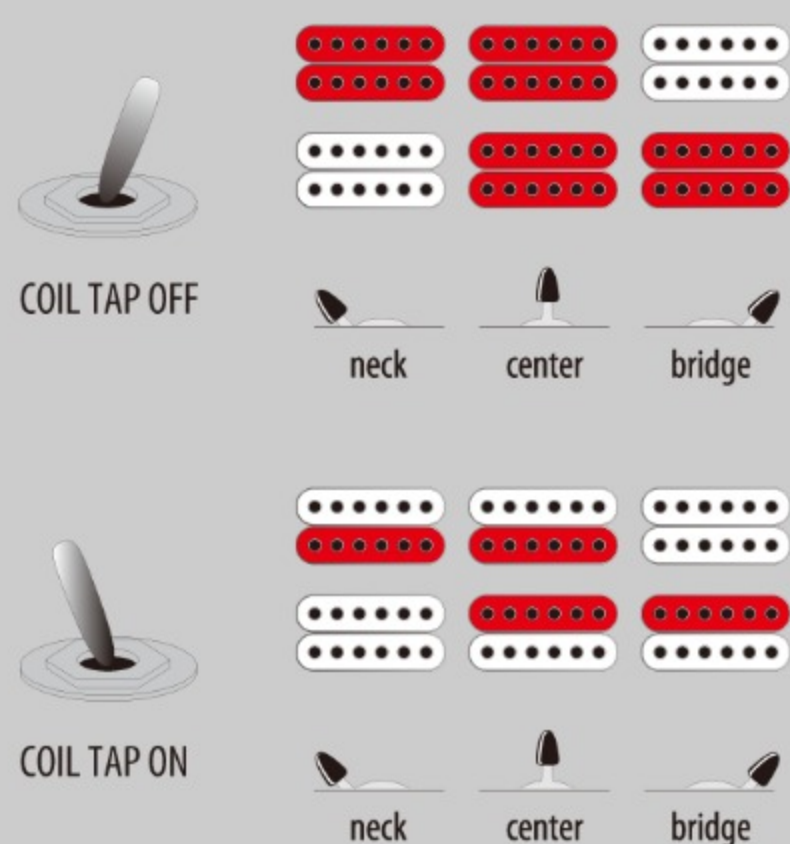

RG421HPFM

BRG : Blue Reef Gradation

COLOR VARIATION :

SHARE :  

SPEC

SPEC

neck type	Wizard III / Roasted Maple neck
top/back/body	Flamed Maple top / Nyatoh body
fretboard	Jatoba fretboard / White dot inlay
fret	Jumbo frets
number of frets	24
bridge	F106 bridge
string space	10.5mm
neck pickup	DiMarzio® Air Norton™ (H) neck pickup (Passive/Alnico)
bridge pickup	DiMarzio® The Tone Zone® (H) bridge pickup (Passive/Alnico)
factory tuning	1E,2B,3G,4D,5A,6E
strings	D'Addario® EXL110
string gauge	.010/.013/.017/.026/.036/.046
hardware color	Gold

NECK DIMENSIONS

Scale :	648mm/25.5"
a : Width	43mm at NUT
b : Width	58mm at 24F
c : Thickness	19mm at 1F
d : Thickness	21mm at 12F
Radius :	400mmR

SWITCHING SYSTEM

CONTROLS

OTHERS

- Coil-tap switch
- Luminescent side dot inlay