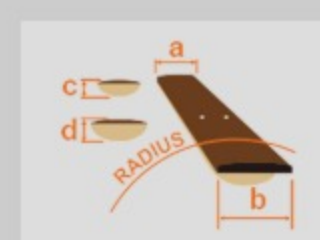

RG421HPFM

BRG : Blue Reef Gradation

COLOR VARIATION :

SHARE :  

SPEC

SPEC

neck type	Wizard III / Roasted Maple neck
top/back/body	Flamed Maple top / Nyatoh body
fretboard	Jatoba fretboard / White dot inlay
fret	Jumbo frets
number of frets	24
bridge	F106 bridge
string space	10.5mm
neck pickup	DiMarzio® Air Norton™ (H) neck pickup (Passive/Alnico)
bridge pickup	DiMarzio® The Tone Zone® (H) bridge pickup (Passive/Alnico)
factory tuning	1E,2B,3G,4D,5A,6E
strings	D'Addario® EXL110
string gauge	.010/.013/.017/.026/.036/.046
hardware color	Gold

NECK DIMENSIONS

Scale :	648mm/25.5"
a : Width	43mm at NUT
b : Width	58mm at 24F
c : Thickness	19mm at 1F
d : Thickness	21mm at 12F
Radius :	400mmR

SWITCHING SYSTEM

CONTROLS

OTHERS

- Coil-tap switch
- Luminescent side dot inlay