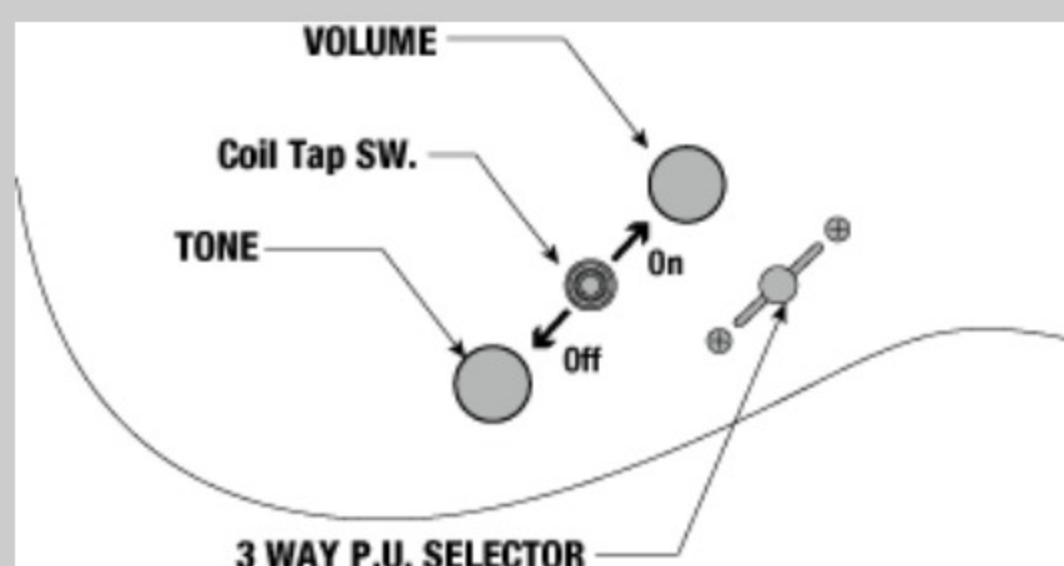

RG421HPFM

BRG : Blue Reef Gradation

COLOR VARIATION :

SHARE :  

SPEC

SPEC

neck type	Wizard III / Roasted Maple neck
top/back/body	Flamed Maple top / Nyatoh body
fretboard	Jatoba fretboard / White dot inlay
fret	Jumbo frets
number of frets	24
bridge	F106 bridge
string space	10.5mm
neck pickup	DiMarzio® Air Norton™ (H) neck pickup (Passive/Alnico)
bridge pickup	DiMarzio® The Tone Zone® (H) bridge pickup (Passive/Alnico)
factory tuning	1E,2B,3G,4D,5A,6E
strings	D'Addario® EXL110
string gauge	.010/.013/.017/.026/.036/.046
hardware color	Gold

NECK DIMENSIONS

Scale :	648mm/25.5"
a : Width	43mm at NUT
b : Width	58mm at 24F
c : Thickness	19mm at 1F
d : Thickness	21mm at 12F
Radius :	400mmR

SWITCHING SYSTEM

CONTROLS

OTHERS

- Coil-tap switch
- Luminescent side dot inlay