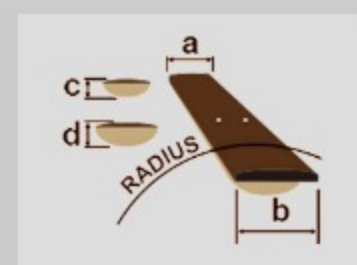

NECK DIMENSIONS

Scale :	648mm/25.5"
a : Width	43mm at NUT
b : Width	58mm at 24F
c : Thickness	19mm at 1F
d : Thickness	21mm at 12F
Radius :	400mmR

DESCRIPTION +