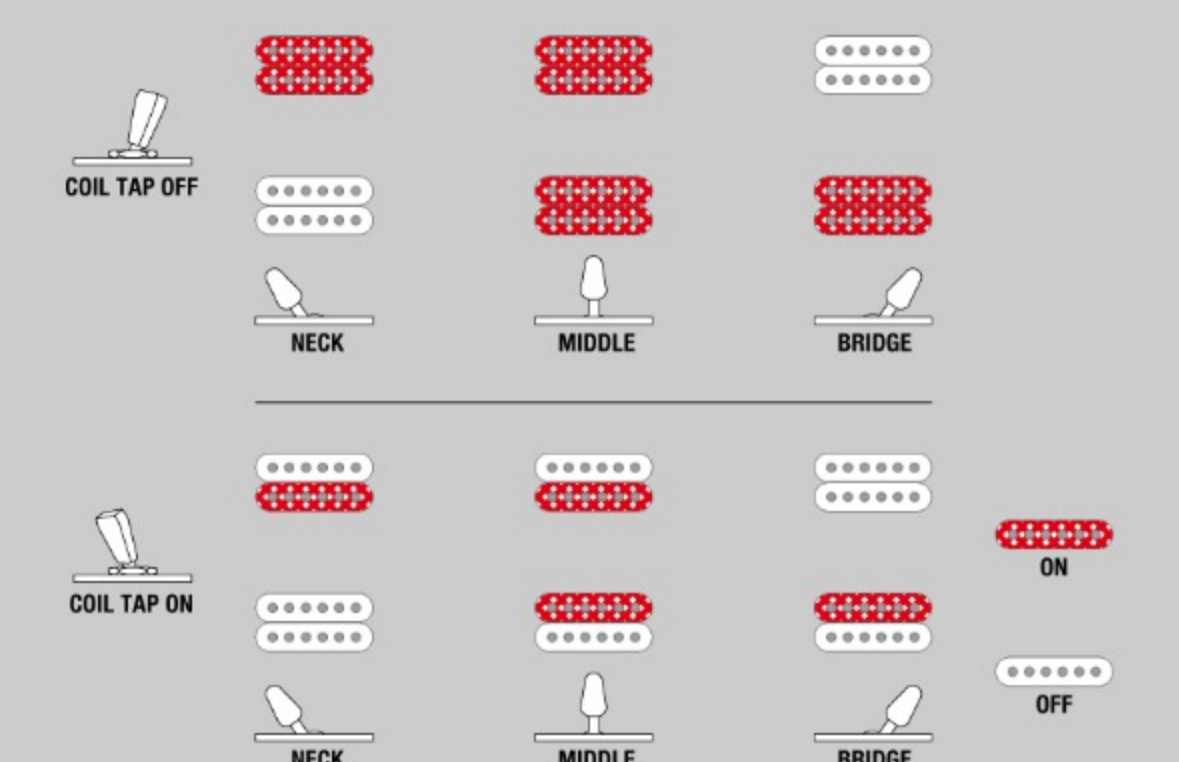

### SPECS

neck type	Wizard III / Roasted Maple neck
top/back/body	Flamed Maple top / Nyatoh body
fretboard	Jatoba fretboard / White dot inlay
fret	Jumbo frets
number of frets	24
bridge	F106 bridge
string space	10.5mm
neck pickup	DiMarzio® Air Norton™ (H) neck pickup (Passive/Alnico)
bridge pickup	DiMarzio® The Tone Zone® (H) bridge pickup (Passive/Alnico)
factory tuning	1E,2B,3G,4D,5A,6E
strings	D'Addario® EXL110
string gauge	.010/.013/.017/.026/.036/.046
hardware color	Gold

### SWITCHING SYSTEM

DESCRIPTION