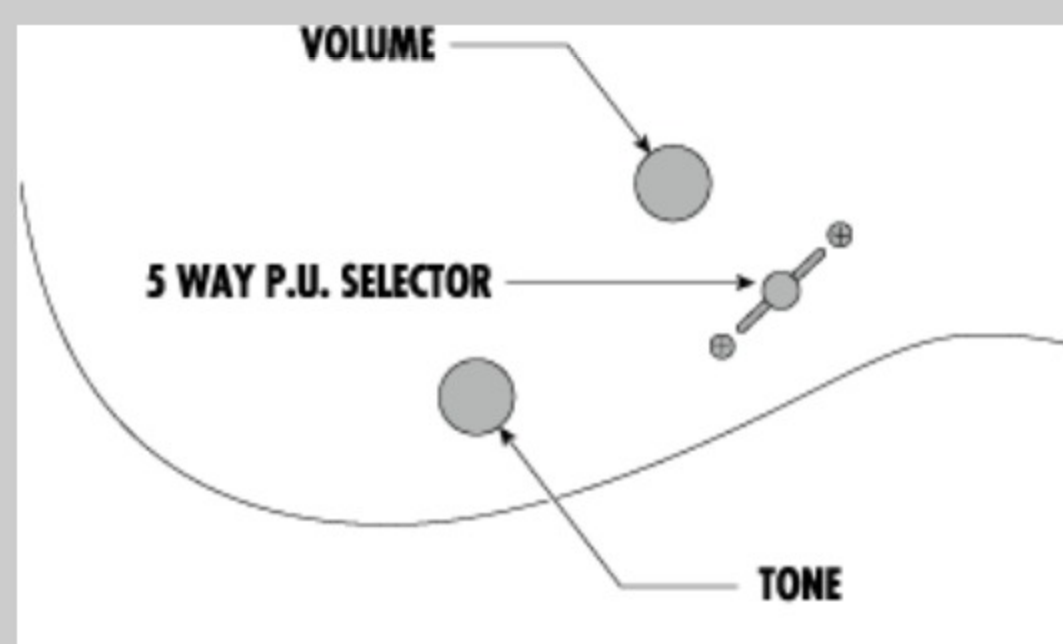

CONTROLS

OTHERS

Recommended Case W250C