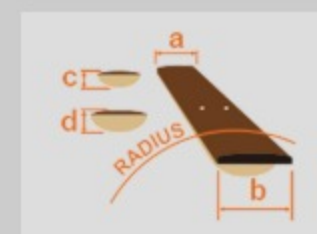

# RG421MSP

TSP : Turquoise Sparkle

COLOR VARIATION :

SHARE :  

### SPEC

neck type	Wizard III / Maple neck
top/back/body	Meranti body
fretboard	Maple fretboard / Black dot inlay
fret	Jumbo frets
number of frets	24
bridge	F106 bridge
string space	10.5mm
neck pickup	Quantum (H) neck pickup (Passive/Ceramic)
bridge pickup	Quantum (H) bridge pickup (Passive/Ceramic)
factory tuning	1E,2B,3G,4D,5A,6E
strings	D'Addario® EXL110
string gauge	.010/.013/.017/.026/.036/.046
hardware color	Cosmo black

### NECK DIMENSIONS

Scale :	648mm/25.5"
a : Width	43mm at NUT
b : Width	58mm at 24F
c : Thickness	19mm at 1F
d : Thickness	21mm at 12F
Radius :	400mmR