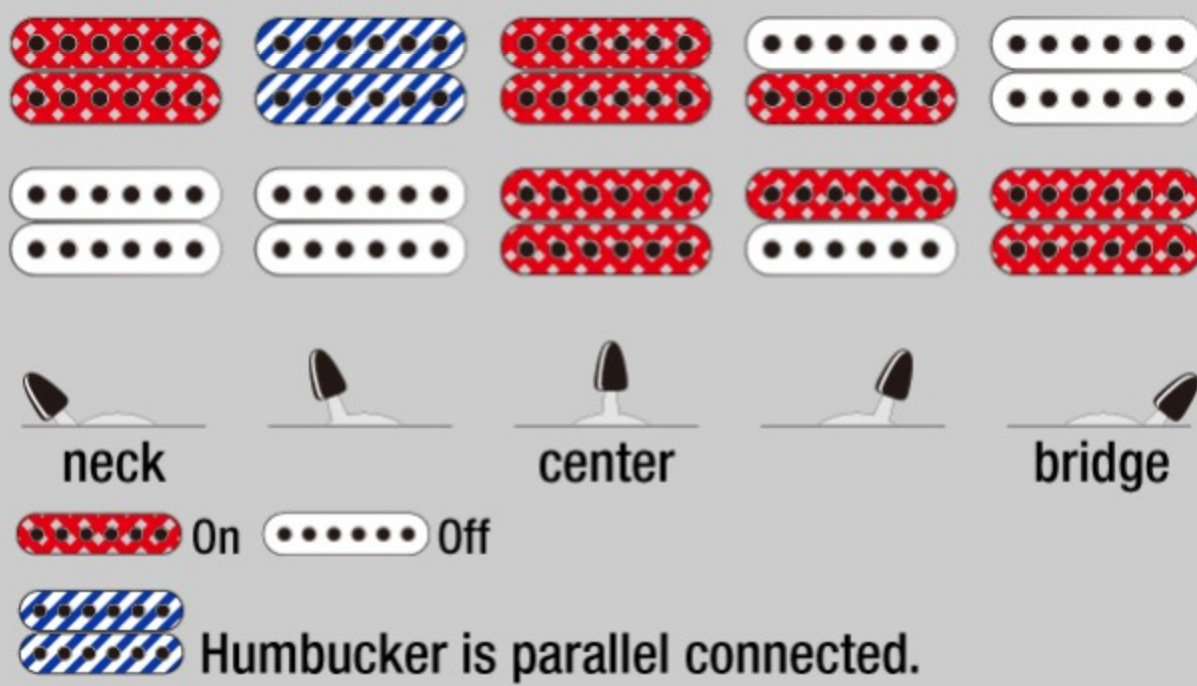

RG421MSP

COLOR VARIATION :

PSP : Pink Sparkle

SHARE :  

SPEC

SPECS

neck type	Wizard III / Maple neck
top/back/body	Poplar body
fretboard	Maple fretboard / Black dot inlay
fret	Jumbo frets
number of frets	24
bridge	F106 bridge
string space	10.5mm
neck pickup	Quantum (H) neck pickup (Passive/Ceramic)
bridge pickup	Quantum (H) bridge pickup (Passive/Ceramic)
factory tuning	1E,2B,3G,4D,5A,6E
strings	D'Addario® EXL110
string gauge	.010/.013/.017/.026/.036/.046
hardware color	Cosmo black

NECK DIMENSIONS

Scale :	648mm
a : Width	43mm at NUT
b : Width	58mm at 24F
c : Thickness	19mm at 1F
d : Thickness	21mm at 12F
Radius :	400mmR

DESCRIPTION +

SWITCHING SYSTEM

DESCRIPTION

+

CONTROLS

DESCRIPTION