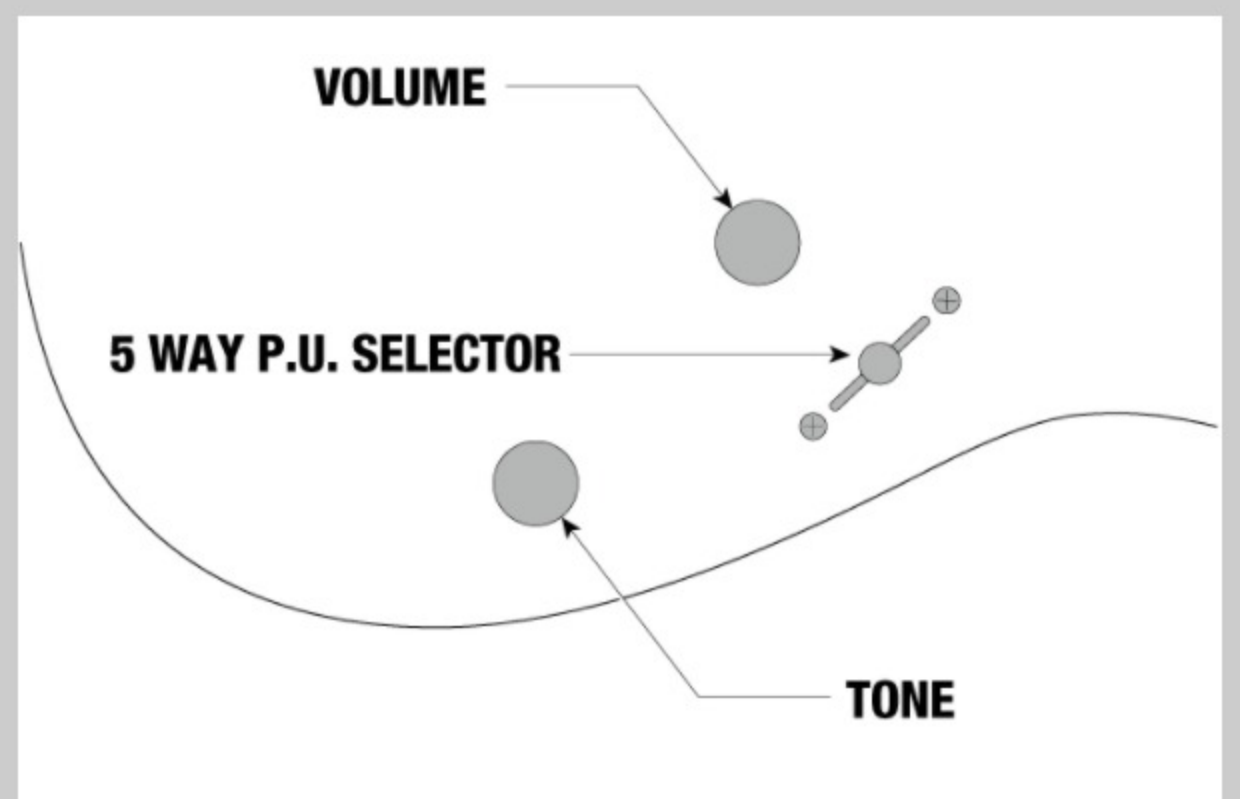

NECK DIMENSIONS

Scale :	648mm
a : Width	43mm at NUT
b : Width	58mm at 24F
c : Thickness	19mm at 1F
d : Thickness	21mm at 12F
Radius :	400mmR

DESCRIPTION +

SWITCHING SYSTEM

DESCRIPTION

+

CONTROLS

DESCRIPTION