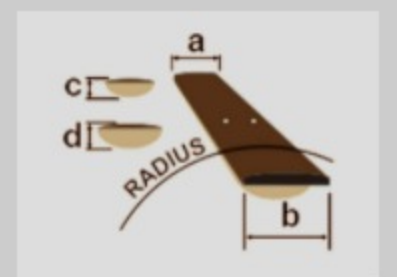

RG421MSP

COLOR VARIATION :

PSP : Pink Sparkle

SHARE :  

SPEC

SPECS

neck type	Wizard III / Maple neck
top/back/body	Poplar body
fretboard	Maple fretboard / Black dot inlay
fret	Jumbo frets
number of frets	24
bridge	F106 bridge
string space	10.5mm
neck pickup	Quantum (H) neck pickup (Passive/Ceramic)
bridge pickup	Quantum (H) bridge pickup (Passive/Ceramic)
factory tuning	1E,2B,3G,4D,5A,6E
strings	D'Addario® EXL110
string gauge	.010/.013/.017/.026/.036/.046
hardware color	Cosmo black

NECK DIMENSIONS

Scale :	648mm
a : Width	43mm at NUT
b : Width	58mm at 24F
c : Thickness	19mm at 1F
d : Thickness	21mm at 12F
Radius :	400mmR

DESCRIPTION +

SWITCHING SYSTEM

DESCRIPTION

+

CONTROLS

DESCRIPTION