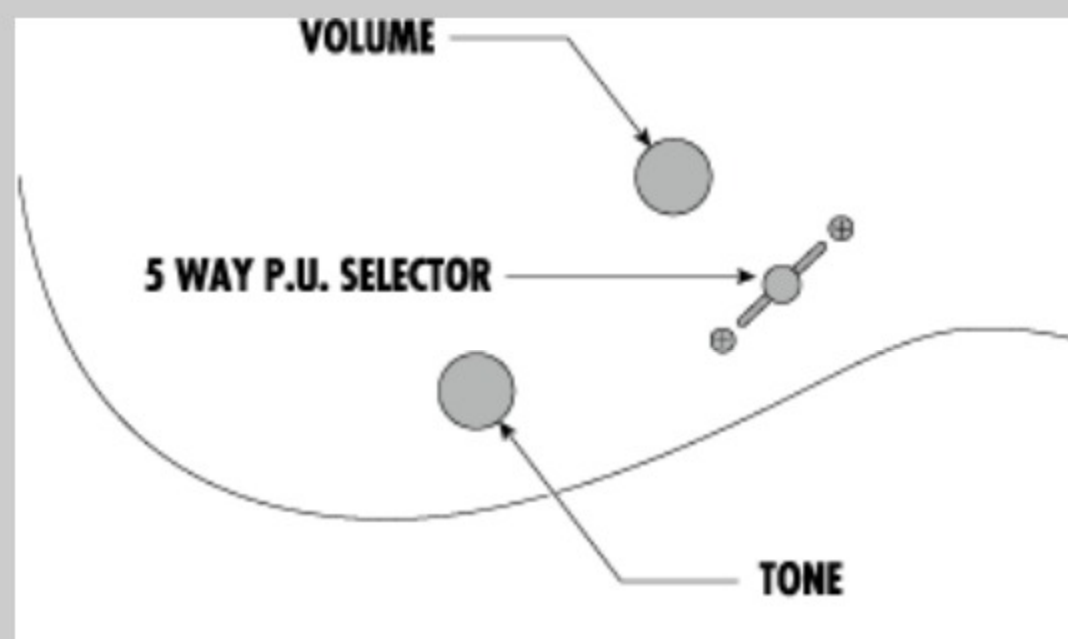

CONTROLS

OTHERS

Recommended Case   W250C