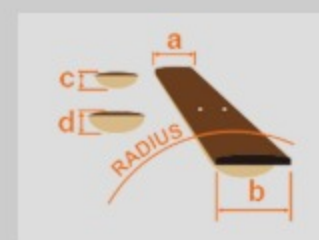

### NECK DIMENSIONS

Scale :	648mm/25.5"
a : Width	43mm at NUT
b : Width	58mm at 24F
c : Thickness	19mm at 1F
d : Thickness	21mm at 12F
Radius :	400mmR