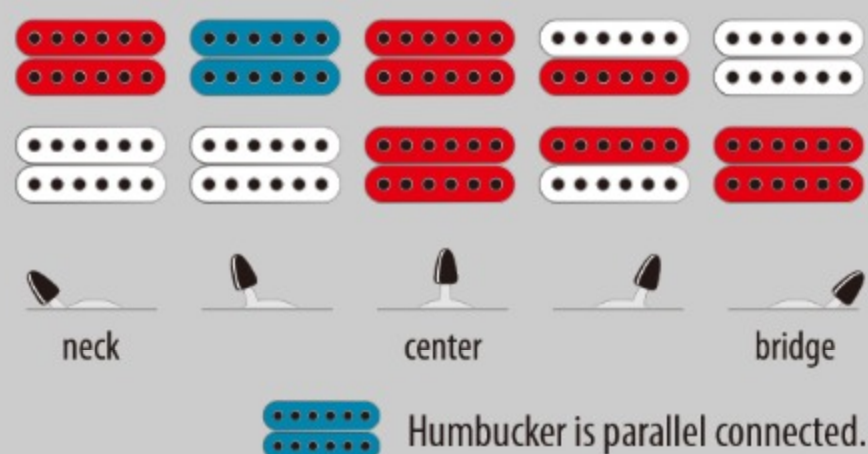

## SPEC

### SPEC

neck type	Wizard III / Maple neck
top/back/body	Poplar Burl top / Meranti body
fretboard	Jatoba / White dot inlay
fret	Jumbo frets
bridge	Fixed bridge
neck pickup	Quantum (H) neck pickup (Passive/Ceramic)
bridge pickup	Quantum (H) bridge pickup (Passive/Ceramic)
hardware color	Cosmo black

### SWITCHING SYSTEM