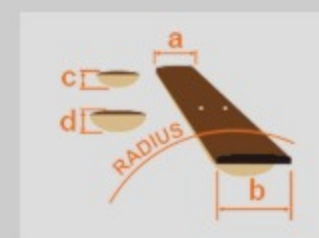

# RG421PB

SBF : Sapphire Blue Flat

COLOR VARIATION :

SHARE :  

### SPEC

neck type	Wizard III / Maple neck
top/back/body	Poplar Burl top / Meranti body
fretboard	Jatoba fretboard / White dot inlay
fret	Jumbo frets
number of frets	24
bridge	F106 bridge
string space	10.5mm
neck pickup	Quantum (H) neck pickup (Passive/Ceramic)
bridge pickup	Quantum (H) bridge pickup (Passive/Ceramic)
factory tuning	1E,2B,3G,4D,5A,6E
strings	D'Addario® EXL110
string gauge	.010/.013/.017/.026/.036/.046
hardware color	Cosmo black

### NECK DIMENSIONS

Scale :	648mm/25.5"
a : Width	43mm at NUT
b : Width	58mm at 24F
c : Thickness	19mm at 1F
d : Thickness	21mm at 12F
Radius :	400mmR