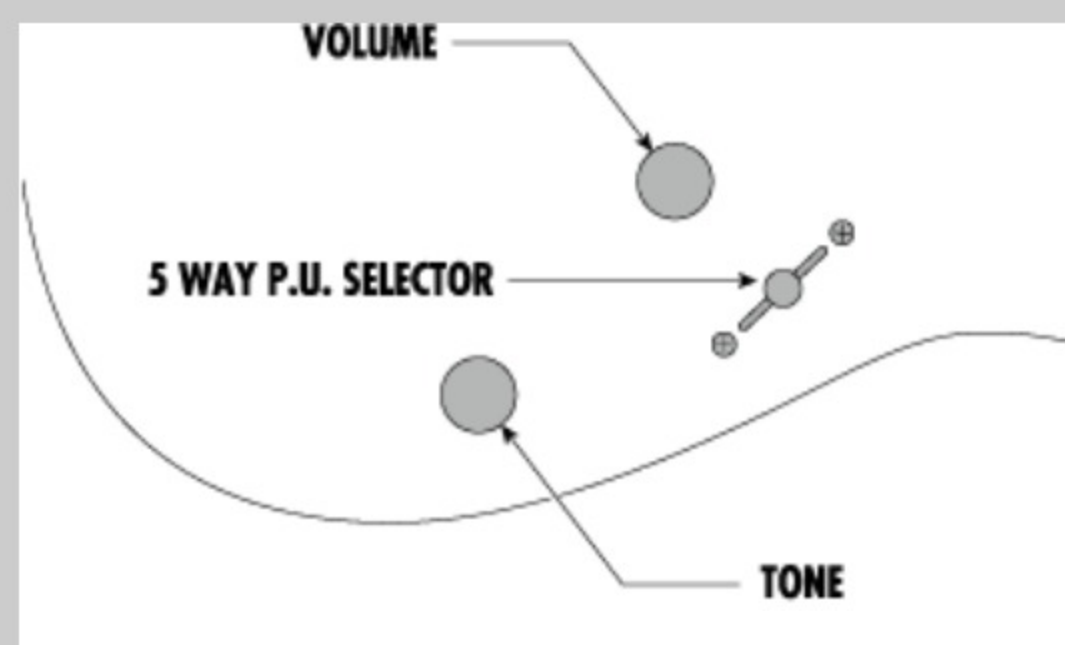

CONTROLS

OTHERS

Recommended Case W250C