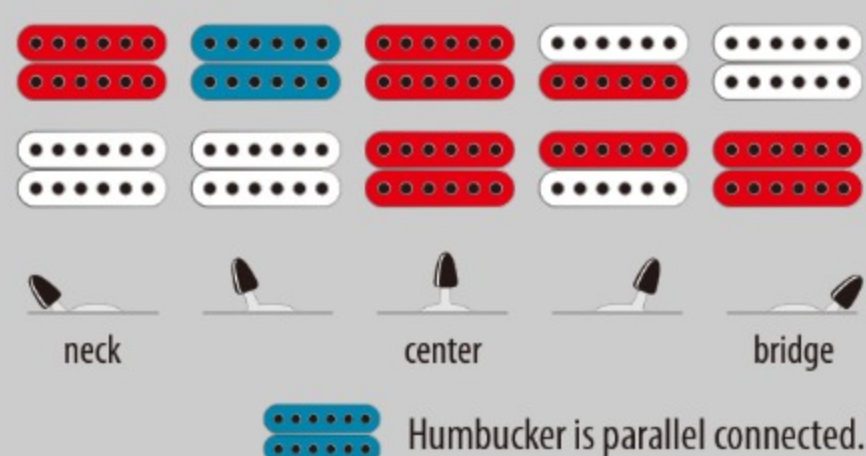

## SPEC

### SPEC

neck type	Wizard III / Maple neck
top/back/body	Poplar Burl top / Meranti body
fretboard	Jatoba fretboard / White dot inlay
fret	Jumbo frets
number of frets	24
bridge	F106 bridge
string space	10.5mm
neck pickup	Quantum (H) neck pickup (Passive/Ceramic)
bridge pickup	Quantum (H) bridge pickup (Passive/Ceramic)
factory tuning	1E,2B,3G,4D,5A,6E
strings	D'Addario® EXL110
string gauge	.010/.013/.017/.026/.036/.046
hardware color	Cosmo black

### SWITCHING SYSTEM