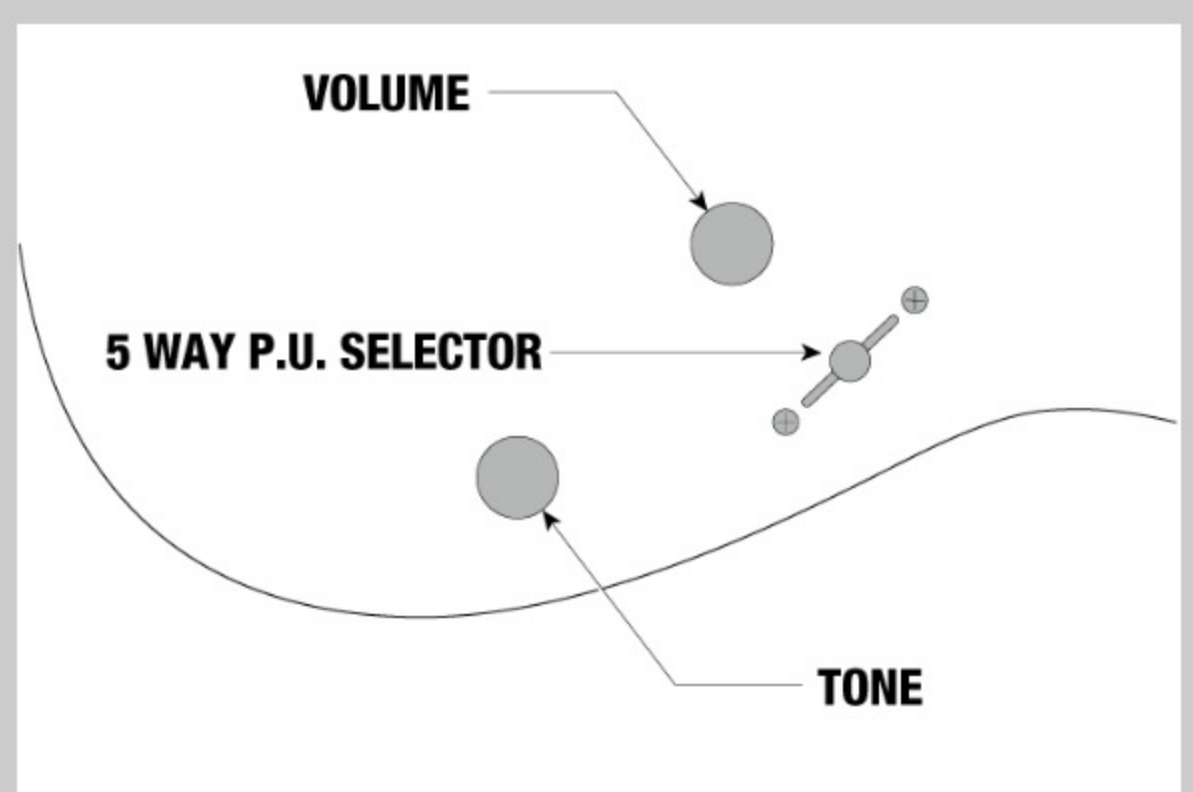

### NECK DIMENSIONS

Scale :	648mm/25.5"
a : Width	43mm at NUT
b : Width	58mm at 24F
c : Thickness	19mm at 1F
d : Thickness	21mm at 12F
Radius :	400mmR

DESCRIPTION +

### SWITCHING SYSTEM

DESCRIPTION

+

### CONTROLS

DESCRIPTION

+