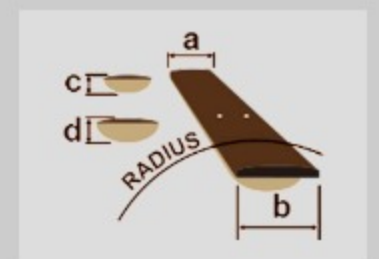

### SPECS

neck type	Wizard III / Maple neck
top/back/body	Poplar Burl top / Meranti body
fretboard	Jatoba fretboard / White dot inlay
fret	Jumbo frets
number of frets	24
bridge	F106 bridge
string space	10.5mm
neck pickup	Quantum (H) neck pickup (Passive/Ceramic)
bridge pickup	Quantum (H) bridge pickup (Passive/Ceramic)
factory tuning	1E,2B,3G,4D,5A,6E
strings	D'Addario® EXL110
string gauge	.010/.013/.017/.026/.036/.046
hardware color	Cosmo Black

### NECK DIMENSIONS

Scale :	648mm/25.5"
a : Width	43mm at NUT
b : Width	58mm at 24F
c : Thickness	19mm at 1F
d : Thickness	21mm at 12F
Radius :	400mmR

DESCRIPTION +