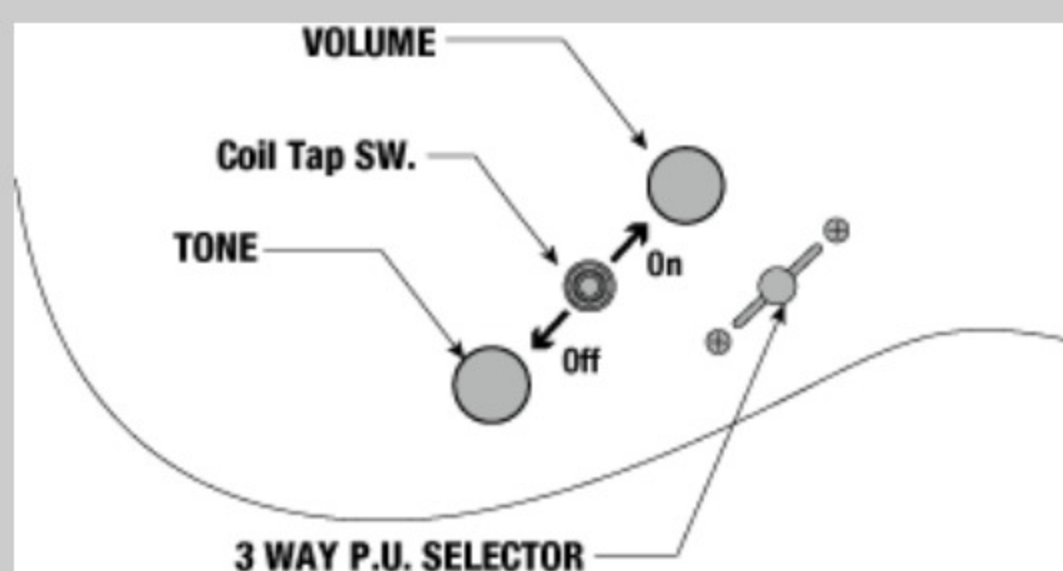

### NECK DIMENSIONS

Scale :	648mm/25.5"
a : Width	43mm at NUT
b : Width	58mm at 24F
c : Thickness	19mm at 1F
d : Thickness	21mm at 12F
Radius :	400mmR

### SWITCHING SYSTEM

### OTHERS

- Coil-tap switch
- Luminescent side dot inlay