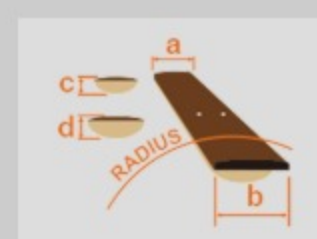

RG431HPDX

RG

BKF : Black Flat

COLOR VARIATION :

SHARE :

SPEC

SPEC

neck type	Wizard III / Roasted Maple neck
top/back/body	Nyatoh body
fretboard	Jatoba fretboard / Red Sharktooth inlay
fret	Jumbo frets
number of frets	24
bridge	F106 bridge
string space	10.5mm
neck pickup	DiMarzio® Air Norton™ (H) neck pickup (Passive/Alnico)
bridge pickup	DiMarzio® The Tone Zone® (H) bridge pickup (Passive/Alnico)
factory tuning	1E,2B,3G,4D,5A,6E
strings	D'Addario® EXL110
string gauge	.010/.013/.017/.026/.036/.046
hardware color	Black

NECK DIMENSIONS

Scale :	648mm/25.5"
a : Width	43mm at NUT
b : Width	58mm at 24F
c : Thickness	19mm at 1F
d : Thickness	21mm at 12F
Radius :	400mmR

SWITCHING SYSTEM

CONTROLS

OTHERS

- Coil-tap switch
- Luminescent side dot inlay