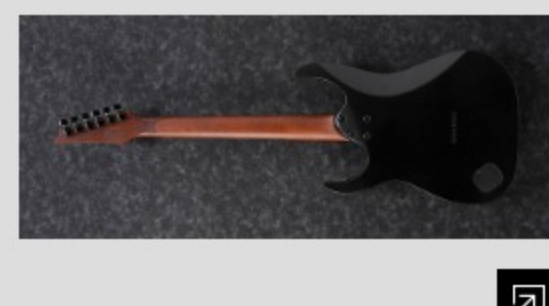

# RG

BKF : Black Flat

COLOR VARIATION :

SHARE :  

### SPEC

neck type	Wizard III / Roasted Maple neck
top/back/body	Nyatoh body
fretboard	Jatoba fretboard / Red Sharktooth inlay
fret	Jumbo frets
number of frets	24
bridge	F106 bridge
string space	10.5mm
neck pickup	DiMarzio® Air Norton™ (H) neck pickup (Passive/Alnico)
bridge pickup	DiMarzio® The Tone Zone® (H) bridge pickup (Passive/Alnico)
factory tuning	1E,2B,3G,4D,5A,6E
strings	D'Addario® EXL110
string gauge	.010/.013/.017/.026/.036/.046
hardware color	Black

### OTHERS

- Coil-tap switch
- Luminescent side dot inlay