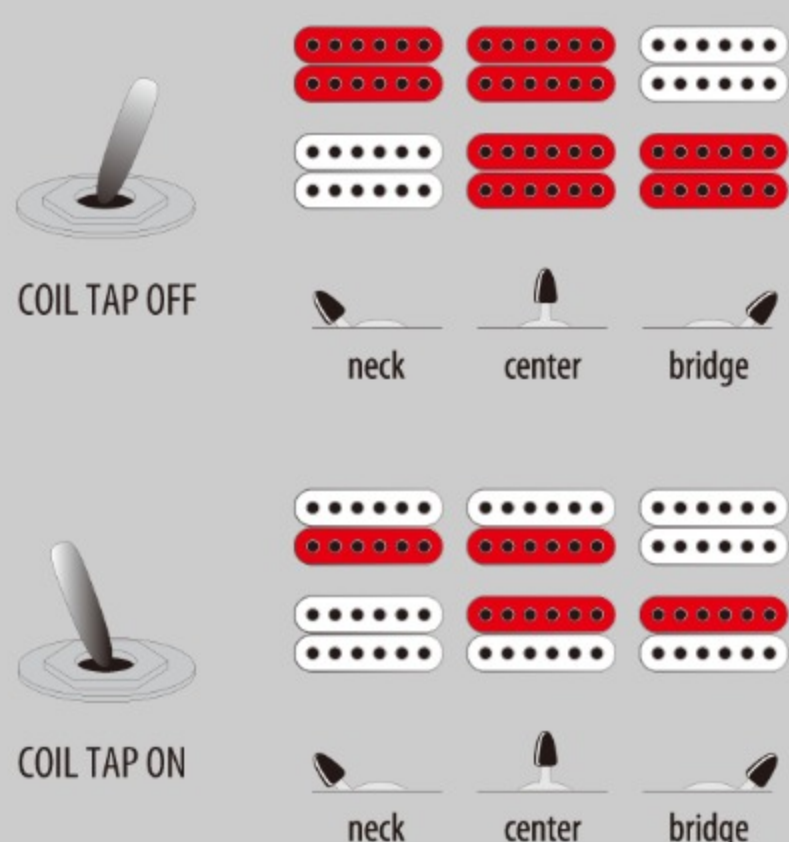

### SPEC

neck type	Wizard III / Roasted Maple neck
top/back/body	Nyatoh body
fretboard	Jatoba fretboard / Red Sharktooth inlay
fret	Jumbo frets
number of frets	24
bridge	F106 bridge
string space	10.5mm
neck pickup	DiMarzio® Air Norton™ (H) neck pickup (Passive/Alnico)
bridge pickup	DiMarzio® The Tone Zone® (H) bridge pickup (Passive/Alnico)
factory tuning	1E,2B,3G,4D,5A,6E
strings	D'Addario® EXL110
string gauge	.010/.013/.017/.026/.036/.046
hardware color	Black

### SWITCHING SYSTEM