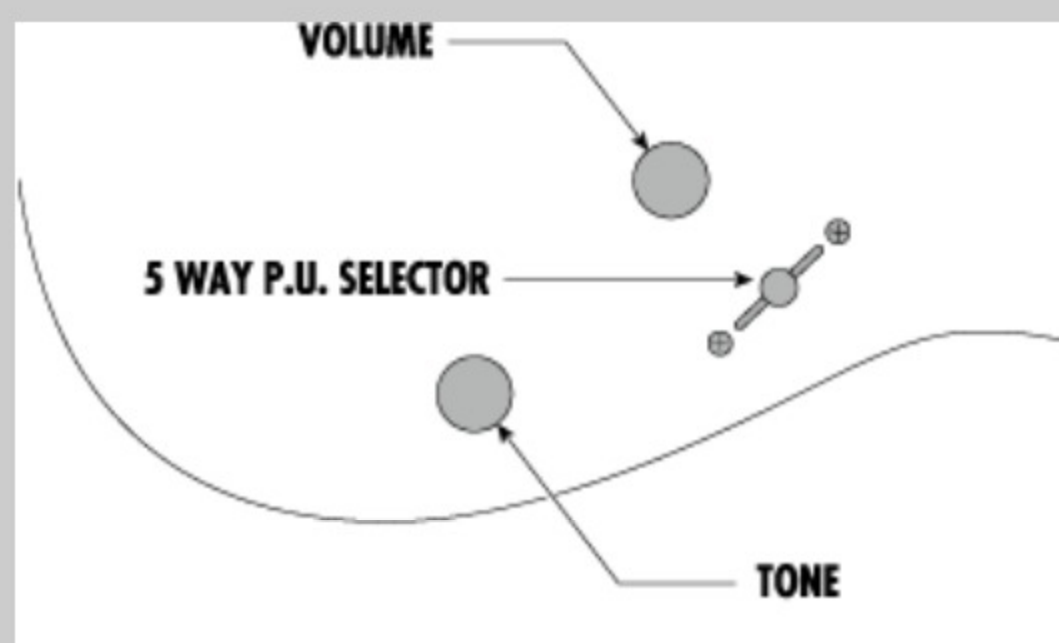

NECK DIMENSIONS

Scale :	648mm/25.5"
a : Width	43mm at NUT
b : Width	58mm at 24F
c : Thickness	19mm at 1F
d : Thickness	21mm at 12F
Radius :	400mmR

SWITCHING SYSTEM

CONTROLS

OTHERS

Recommended Case W250C