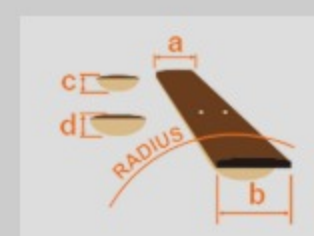

RG450DX

SLB : Starlight Blue

COLOR VARIATION :

SHARE :

SPEC

SPEC

neck type	Wizard III / Maple neck
top/back/body	Meranti body
fretboard	Bound Jatoba fretboard / Sharktooth inlay
fret	Jumbo frets
number of frets	24
bridge	Double Locking tremolo bridge
string space	10.5mm
neck pickup	Quantum (H) neck pickup (Passive/Ceramic)
middle pickup	Quantum (S) middle pickup (Passive/Alnico)
bridge pickup	Quantum (H) bridge pickup (Passive/Ceramic)
factory tuning	1E,2B,3G,4D,5A,6E
strings	D'Addario® EXL120
string gauge	.009/.011/.016/.024/.032/.042
nut	Locking nut
hardware color	Cosmo black

NECK DIMENSIONS

Scale :	648mm/25.5"
a : Width	43mm at NUT
b : Width	58mm at 24F
c : Thickness	19mm at 1F
d : Thickness	21mm at 12F
Radius :	400mmR

SWITCHING SYSTEM

CONTROLS

OTHERS

Recommended Case W250C