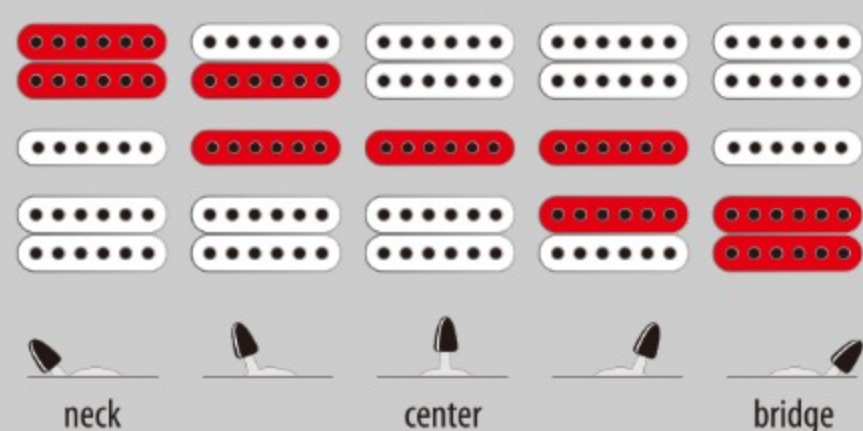

RG450DX

SLB : Starlight Blue

COLOR VARIATION :

SHARE :

SPEC

SPEC

neck type	Wizard III / Maple neck
top/back/body	Meranti body
fretboard	Bound Jatoba fretboard / Sharktooth inlay
fret	Jumbo frets
number of frets	24
bridge	Double Locking tremolo bridge
string space	10.5mm
neck pickup	Quantum (H) neck pickup (Passive/Ceramic)
middle pickup	Quantum (S) middle pickup (Passive/Alnico)
bridge pickup	Quantum (H) bridge pickup (Passive/Ceramic)
factory tuning	1E,2B,3G,4D,5A,6E
strings	D'Addario® EXL120
string gauge	.009/.011/.016/.024/.032/.042
nut	Locking nut
hardware color	Cosmo black

NECK DIMENSIONS

Scale :	648mm/25.5"
a : Width	43mm at NUT
b : Width	58mm at 24F
c : Thickness	19mm at 1F
d : Thickness	21mm at 12F
Radius :	400mmR

SWITCHING SYSTEM

CONTROLS

OTHERS

Recommended Case W250C