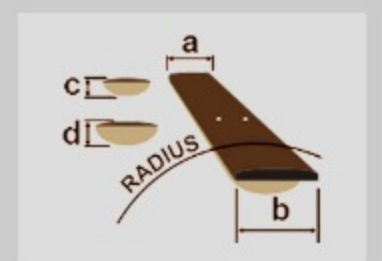

RG450DX

COLOR VARIATION :

SLB : Starlight Blue

SHARE :  

SPEC

SPECS

neck type	Wizard III / Maple neck
top/back/body	Meranti body
fretboard	Jatoba fretboard / Sharktooth inlay
fret	Jumbo frets
number of frets	24
bridge	Double Locking bridge
string space	10.5mm
neck pickup	Quantum (H) neck pickup (Passive/Ceramic)
middle pickup	Quantum (S) middle pickup (Passive/Alnico)
bridge pickup	Quantum (H) bridge pickup (Passive/Ceramic)
factory tuning	1E,2B,3G,4D,5A,6E
strings	D'Addario® EXL120
string gauge	.009/.011/.016/.024/.032/.042
nut	Locking nut
hardware color	Cosmo Black

NECK DIMENSIONS

Scale :	648mm/25.5"
a : Width	43mm at NUT
b : Width	58mm at 24F
c : Thickness	19mm at 1F
d : Thickness	21mm at 12F
Radius :	400mmR

DESCRIPTION +

SWITCHING SYSTEM

DESCRIPTION

+

CONTROLS

DESCRIPTION