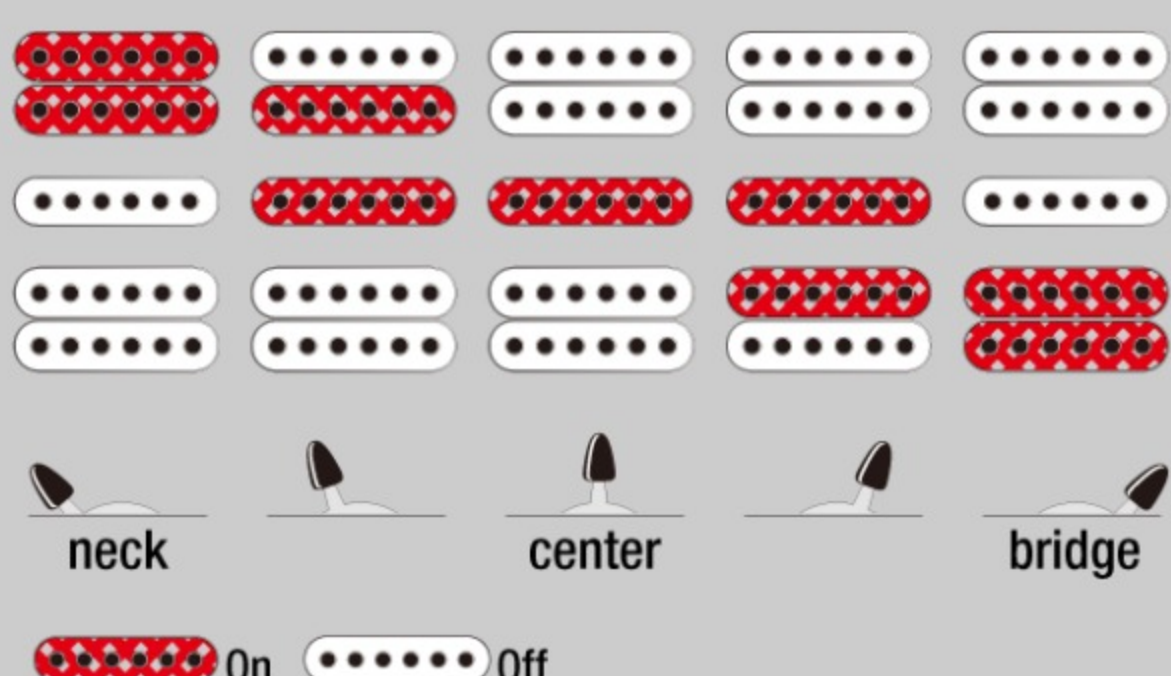

RG450DX

COLOR VARIATION :

SLB : Starlight Blue

SHARE :  

SPEC

SPECS

neck type	Wizard III / Maple neck
top/back/body	Meranti body
fretboard	Jatoba fretboard / Sharktooth inlay
fret	Jumbo frets
number of frets	24
bridge	Double Locking bridge
string space	10.5mm
neck pickup	Quantum (H) neck pickup (Passive/Ceramic)
middle pickup	Quantum (S) middle pickup (Passive/Alnico)
bridge pickup	Quantum (H) bridge pickup (Passive/Ceramic)
factory tuning	1E,2B,3G,4D,5A,6E
strings	D'Addario® EXL120
string gauge	.009/.011/.016/.024/.032/.042
nut	Locking nut
hardware color	Cosmo Black

NECK DIMENSIONS

Scale :	648mm/25.5"
a : Width	43mm at NUT
b : Width	58mm at 24F
c : Thickness	19mm at 1F
d : Thickness	21mm at 12F
Radius :	400mmR

DESCRIPTION +

SWITCHING SYSTEM

DESCRIPTION

+

CONTROLS

DESCRIPTION