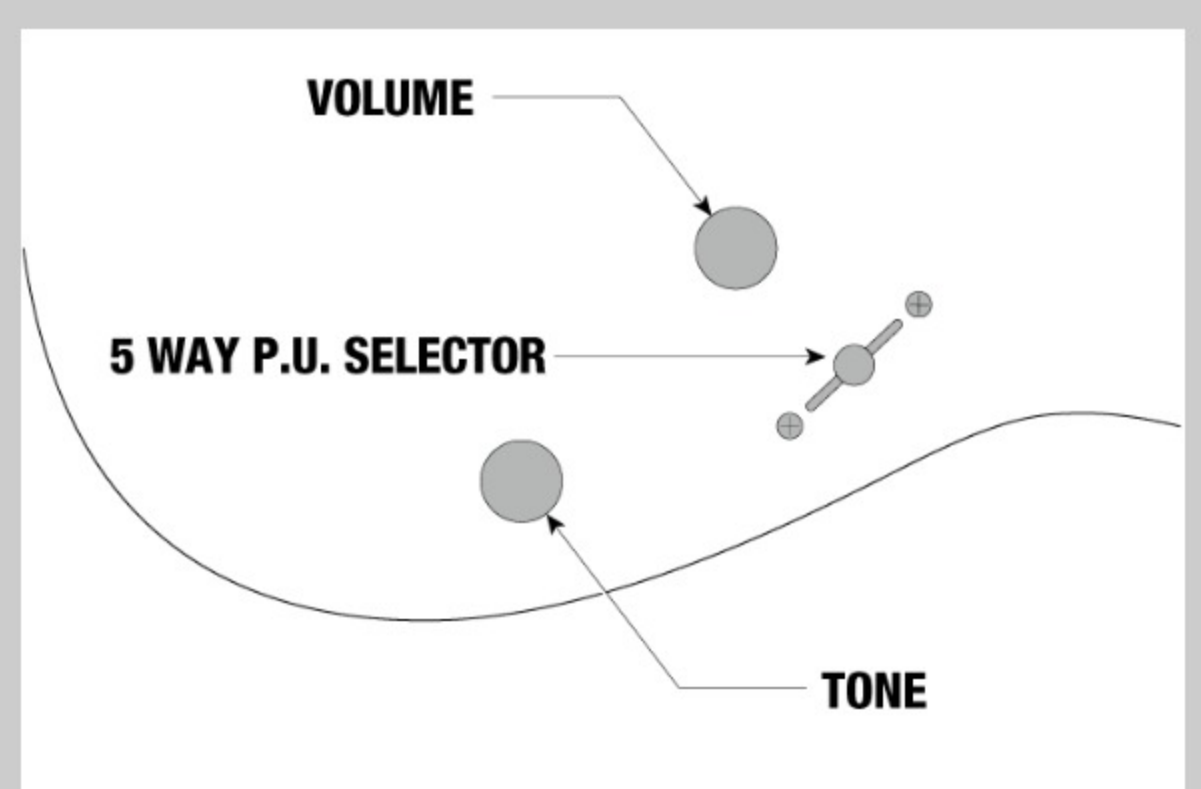

NECK DIMENSIONS

Scale :	648mm/25.5"
a : Width	43mm at NUT
b : Width	58mm at 24F
c : Thickness	19mm at 1F
d : Thickness	21mm at 12F
Radius :	400mmR

DESCRIPTION +

SWITCHING SYSTEM

DESCRIPTION

+

CONTROLS

DESCRIPTION