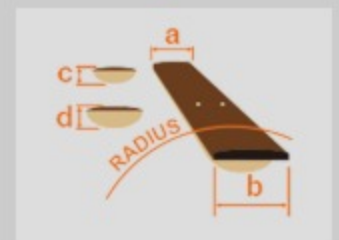

RG450DXB

WH : White

COLOR VARIATION :

SHARE : [f](#) [t](#)

SPEC

SPEC

neck type	Wizard III / Maple neck
top/back/body	Meranti body
fretboard	Bound Jatoba / Sharktooth inlay
fret	Jumbo frets
bridge	W Locking tremolo bridge
neck pickup	Quantum (H) neck pickup (Passive/Ceramic)
middle pickup	Quantum (S) middle pickup (Passive/Alnico)
bridge pickup	Quantum (H) bridge pickup (Passive/Ceramic)
hardware color	Black

NECK DIMENSIONS

Scale :	648mm/25.5"
a : Width	43mm at NUT
b : Width	58mm at 24F
c : Thickness	19mm at 1F
d : Thickness	21mm at 12F
Radius :	400mmR

SWITCHING SYSTEM

CONTROLS

OTHERS

Recommended Case W250C