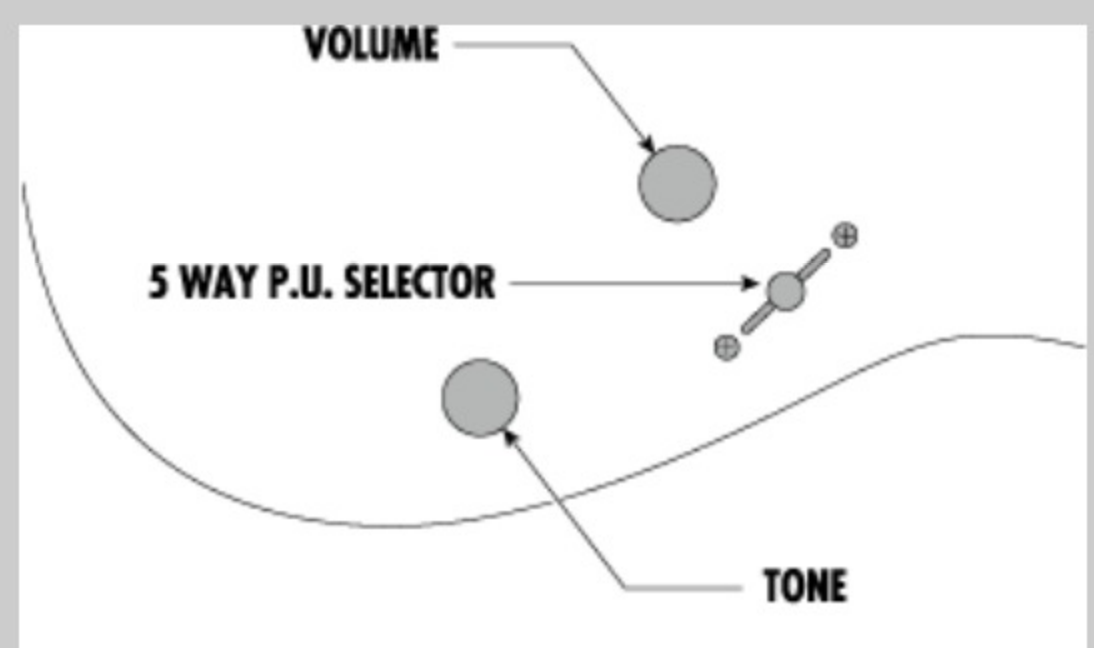

NECK DIMENSIONS

Scale :	648mm/25.5"
a : Width	43mm at NUT
b : Width	58mm at 24F
c : Thickness	19mm at 1F
d : Thickness	21mm at 12F
Radius :	400mmR

SWITCHING SYSTEM

CONTROLS

OTHERS

Recommended Case W250C