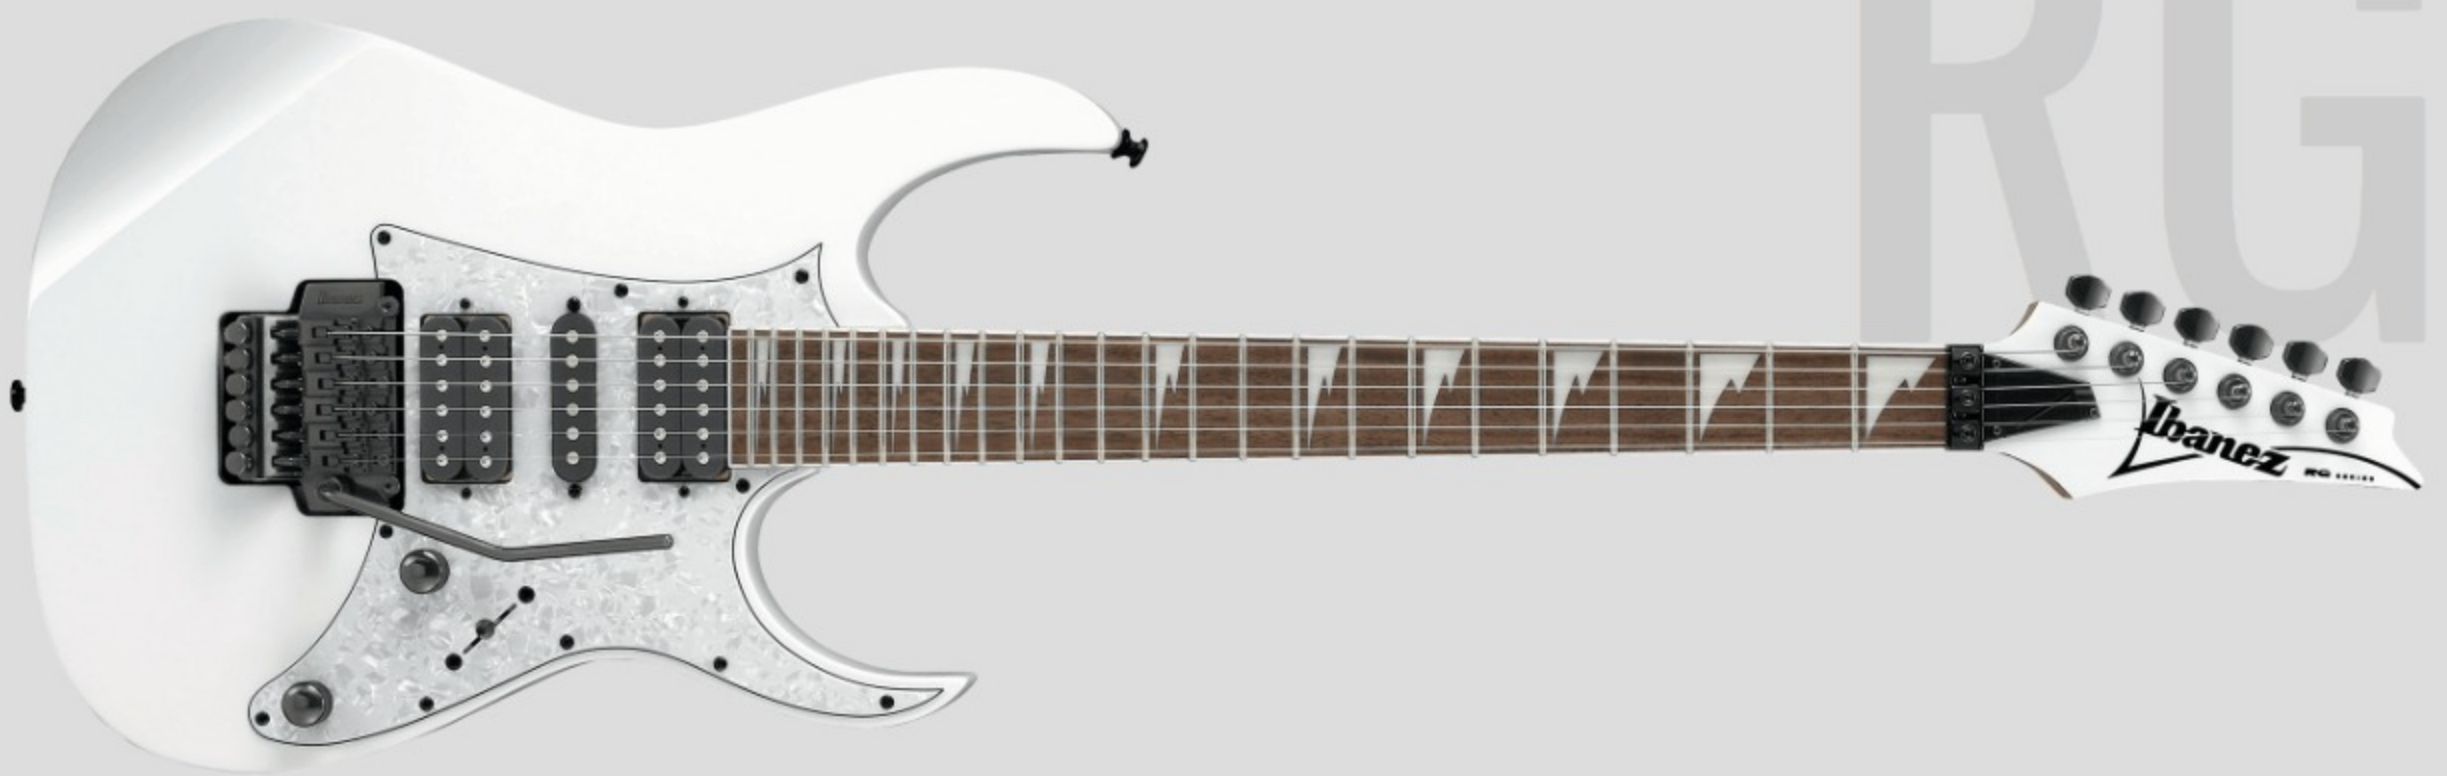

RG450DXB

WH : White

COLOR VARIATION :

SHARE : [f](#) [t](#)

SPEC

SPEC

neck type	Wizard III / Maple neck
top/back/body	Meranti body
fretboard	Bound Jatoba / Sharktooth inlay
fret	Jumbo frets
bridge	W Locking tremolo bridge
neck pickup	Quantum (H) neck pickup (Passive/Ceramic)
middle pickup	Quantum (S) middle pickup (Passive/Alnico)
bridge pickup	Quantum (H) bridge pickup (Passive/Ceramic)
hardware color	Black

NECK DIMENSIONS

Scale :	648mm/25.5"
a : Width	43mm at NUT
b : Width	58mm at 24F
c : Thickness	19mm at 1F
d : Thickness	21mm at 12F
Radius :	400mmR

SWITCHING SYSTEM

CONTROLS

OTHERS

Recommended Case W250C