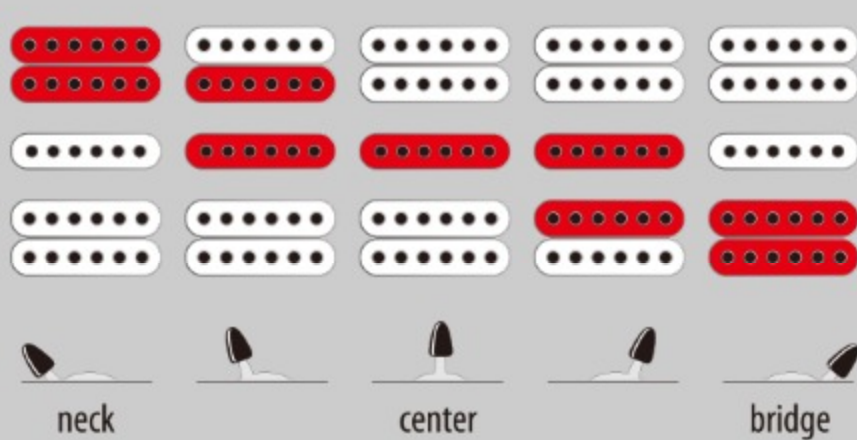

RG450DXB

WH : White

COLOR VARIATION :

SHARE : [f](#) [t](#)

SPEC

SPEC

neck type	Wizard III / Maple neck
top/back/body	Meranti body
fretboard	Bound Jatoba / Sharktooth inlay
fret	Jumbo frets
bridge	W Locking tremolo bridge
neck pickup	Quantum (H) neck pickup (Passive/Ceramic)
middle pickup	Quantum (S) middle pickup (Passive/Alnico)
bridge pickup	Quantum (H) bridge pickup (Passive/Ceramic)
hardware color	Black

NECK DIMENSIONS

Scale :	648mm/25.5"
a : Width	43mm at NUT
b : Width	58mm at 24F
c : Thickness	19mm at 1F
d : Thickness	21mm at 12F
Radius :	400mmR

SWITCHING SYSTEM

CONTROLS

OTHERS

Recommended Case W250C