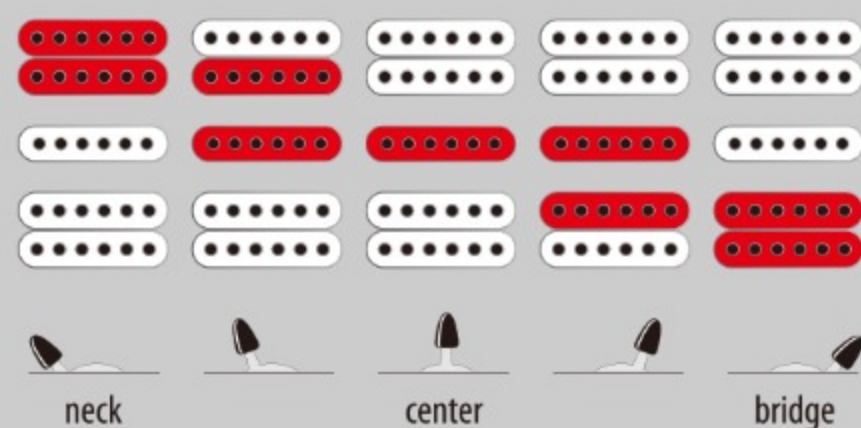

RG450DXB

WH : White

COLOR VARIATION :

SHARE :  

SPEC

SPEC

neck type	Wizard III / Maple neck
top/back/body	Meranti body
fretboard	Bound Jatoba fretboard / Sharktooth inlay
fret	Jumbo frets
number of frets	24
bridge	Double Locking tremolo bridge
string space	10.5mm
neck pickup	Quantum (H) neck pickup (Passive/Ceramic)
middle pickup	Quantum (S) middle pickup (Passive/Alnico)
bridge pickup	Quantum (H) bridge pickup (Passive/Ceramic)
factory tuning	1E,2B,3G,4D,5A,6E
strings	D'Addario® EXL120
string gauge	.009/.011/.016/.024/.032/.042
nut	Locking nut
hardware color	Black

NECK DIMENSIONS

Scale :	648mm/25.5"
a : Width	43mm at NUT
b : Width	58mm at 24F
c : Thickness	19mm at 1F
d : Thickness	21mm at 12F
Radius :	400mmR

SWITCHING SYSTEM

CONTROLS

OTHERS

Recommended Case W250C