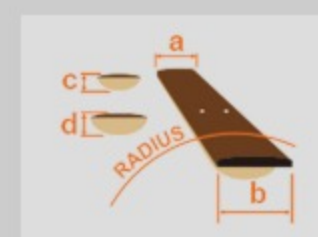

RG450DXB

WH : White

COLOR VARIATION :

SHARE :  

SPEC

SPEC

neck type	Wizard III / Maple neck
top/back/body	Meranti body
fretboard	Bound Jatoba fretboard / Sharktooth inlay
fret	Jumbo frets
number of frets	24
bridge	Double Locking tremolo bridge
string space	10.5mm
neck pickup	Quantum (H) neck pickup (Passive/Ceramic)
middle pickup	Quantum (S) middle pickup (Passive/Alnico)
bridge pickup	Quantum (H) bridge pickup (Passive/Ceramic)
factory tuning	1E,2B,3G,4D,5A,6E
strings	D'Addario® EXL120
string gauge	.009/.011/.016/.024/.032/.042
nut	Locking nut
hardware color	Black

NECK DIMENSIONS

Scale :	648mm/25.5"
a : Width	43mm at NUT
b : Width	58mm at 24F
c : Thickness	19mm at 1F
d : Thickness	21mm at 12F
Radius :	400mmR

SWITCHING SYSTEM

CONTROLS

OTHERS

Recommended Case W250C