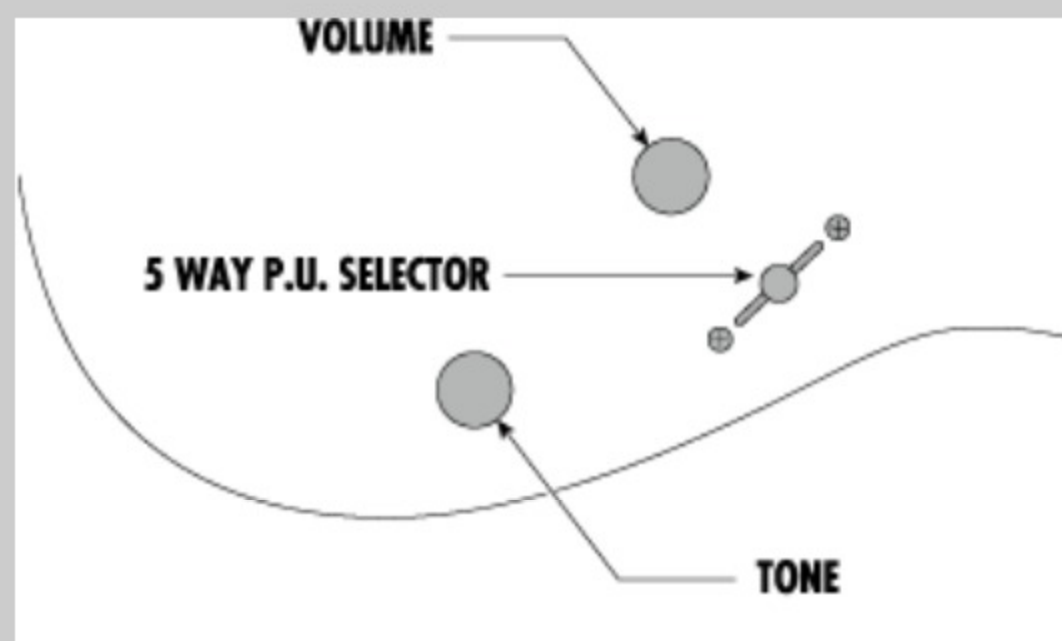

RG450DXB

WH : White

COLOR VARIATION :

SHARE :  

SPEC

SPEC

neck type	Wizard III / Maple neck
top/back/body	Meranti body
fretboard	Bound Jatoba fretboard / Sharktooth inlay
fret	Jumbo frets
number of frets	24
bridge	Double Locking tremolo bridge
string space	10.5mm
neck pickup	Quantum (H) neck pickup (Passive/Ceramic)
middle pickup	Quantum (S) middle pickup (Passive/Alnico)
bridge pickup	Quantum (H) bridge pickup (Passive/Ceramic)
factory tuning	1E,2B,3G,4D,5A,6E
strings	D'Addario® EXL120
string gauge	.009/.011/.016/.024/.032/.042
nut	Locking nut
hardware color	Black

NECK DIMENSIONS

Scale :	648mm/25.5"
a : Width	43mm at NUT
b : Width	58mm at 24F
c : Thickness	19mm at 1F
d : Thickness	21mm at 12F
Radius :	400mmR

SWITCHING SYSTEM

CONTROLS

OTHERS

Recommended Case W250C