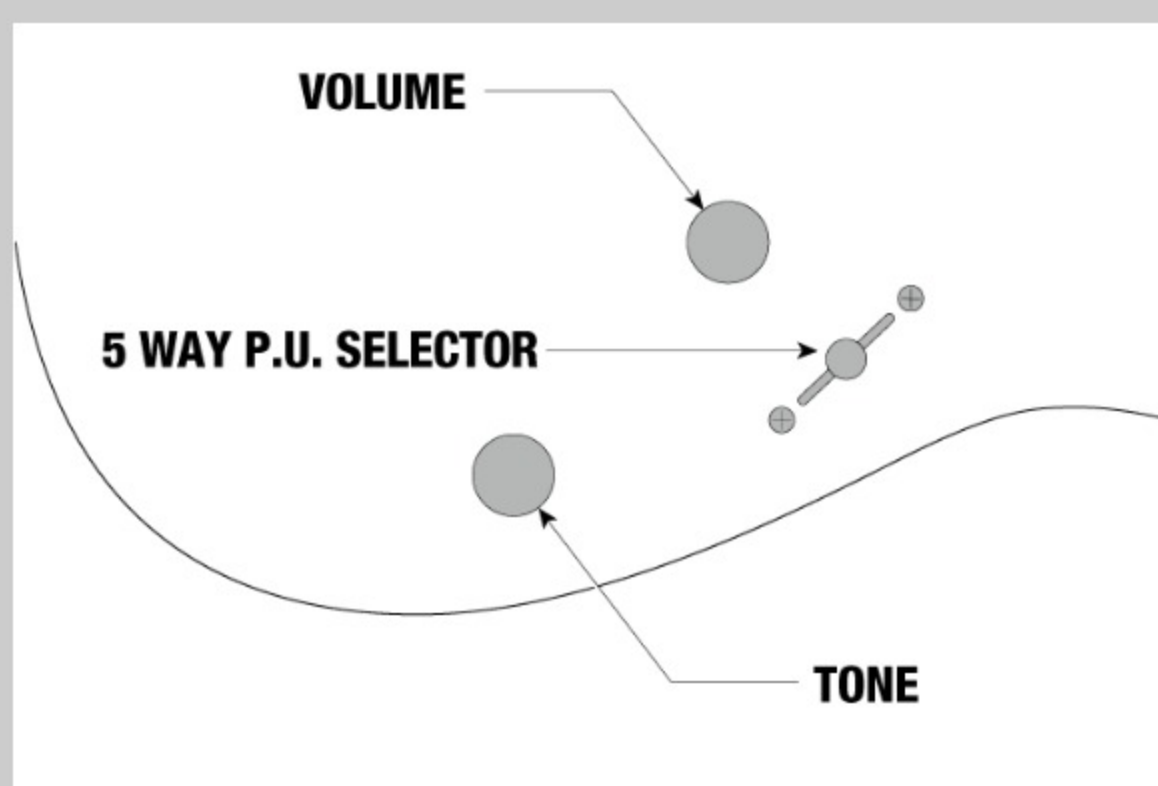

RG450DXB

COLOR VARIATION :

WH : White

SHARE :

SPEC

SPECS

neck type	Wizard III / Maple neck
top/back/body	Meranti body
fretboard	Jatoba fretboard / Sharktooth inlay
fret	Jumbo frets
number of frets	24
bridge	Double Locking bridge
string space	10.5mm
neck pickup	Quantum (H) neck pickup (Passive/Ceramic)
middle pickup	Quantum (S) middle pickup (Passive/Alnico)
bridge pickup	Quantum (H) bridge pickup (Passive/Ceramic)
factory tuning	1E,2B,3G,4D,5A,6E
strings	D'Addario® EXL120
string gauge	.009/.011/.016/.024/.032/.042
nut	Locking nut
hardware color	Black

NECK DIMENSIONS

Scale :	648mm/25.5"
a : Width	43mm at NUT
b : Width	58mm at 24F
c : Thickness	19mm at 1F
d : Thickness	21mm at 12F
Radius :	400mmR

DESCRIPTION

SWITCHING SYSTEM

DESCRIPTION

CONTROLS

DESCRIPTION