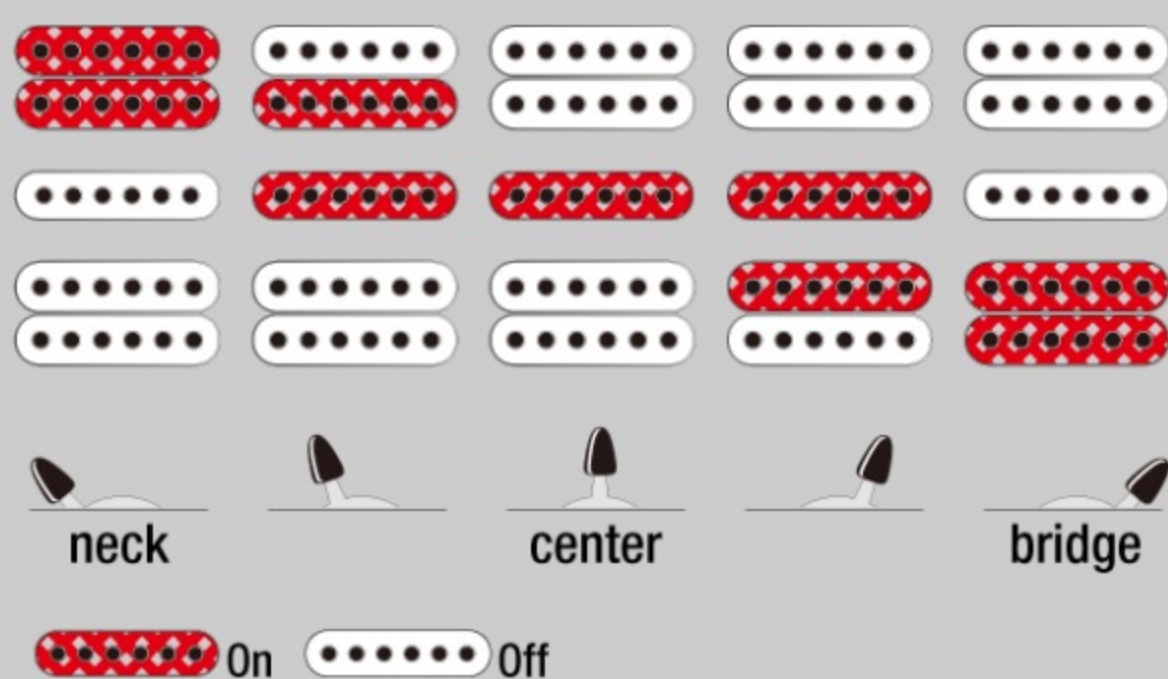

RG450DXB

COLOR VARIATION :

WH : White

SHARE :

SPEC

SPECS

neck type	Wizard III / Maple neck
top/back/body	Meranti body
fretboard	Jatoba fretboard / Sharktooth inlay
fret	Jumbo frets
number of frets	24
bridge	Double Locking bridge
string space	10.5mm
neck pickup	Quantum (H) neck pickup (Passive/Ceramic)
middle pickup	Quantum (S) middle pickup (Passive/Alnico)
bridge pickup	Quantum (H) bridge pickup (Passive/Ceramic)
factory tuning	1E,2B,3G,4D,5A,6E
strings	D'Addario® EXL120
string gauge	.009/.011/.016/.024/.032/.042
nut	Locking nut
hardware color	Black

NECK DIMENSIONS

Scale :	648mm/25.5"
a : Width	43mm at NUT
b : Width	58mm at 24F
c : Thickness	19mm at 1F
d : Thickness	21mm at 12F
Radius :	400mmR

DESCRIPTION

SWITCHING SYSTEM

DESCRIPTION

CONTROLS

DESCRIPTION