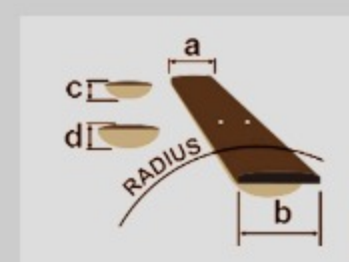

RG450DXB

COLOR VARIATION :

WH : White

SHARE :

SPEC

SPECS

neck type	Wizard III / Maple neck
top/back/body	Meranti body
fretboard	Jatoba fretboard / Sharktooth inlay
fret	Jumbo frets
number of frets	24
bridge	Double Locking bridge
string space	10.5mm
neck pickup	Quantum (H) neck pickup (Passive/Ceramic)
middle pickup	Quantum (S) middle pickup (Passive/Alnico)
bridge pickup	Quantum (H) bridge pickup (Passive/Ceramic)
factory tuning	1E,2B,3G,4D,5A,6E
strings	D'Addario® EXL120
string gauge	.009/.011/.016/.024/.032/.042
nut	Locking nut
hardware color	Black

NECK DIMENSIONS

Scale :	648mm/25.5"
a : Width	43mm at NUT
b : Width	58mm at 24F
c : Thickness	19mm at 1F
d : Thickness	21mm at 12F
Radius :	400mmR

DESCRIPTION

SWITCHING SYSTEM

DESCRIPTION

CONTROLS

DESCRIPTION