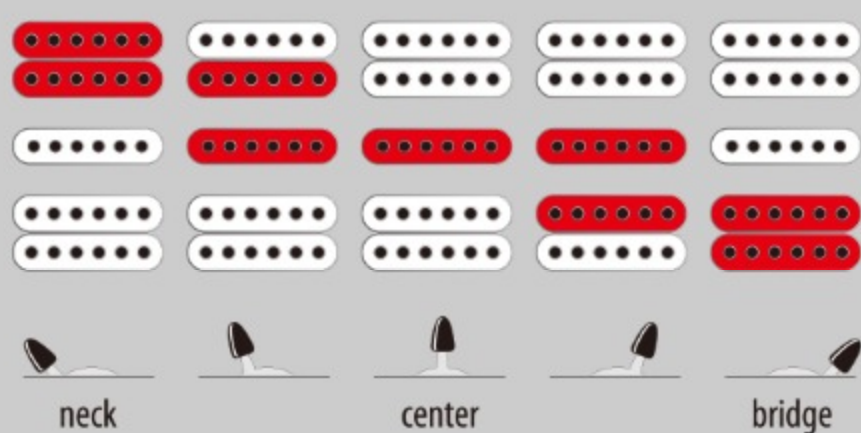

## SPEC

### SPEC

neck type	Wizard III / Maple neck
top/back/body	Meranti body
fretboard	Bound Jatoba / Sharktooth inlay
fret	Jumbo frets
bridge	W Locking tremolo bridge
neck pickup	Quantum (H) neck pickup (Passive/Ceramic)
middle pickup	Quantum (S) middle pickup (Passive/Alnico)
bridge pickup	Quantum (H) bridge pickup (Passive/Ceramic)
hardware color	Black

### SWITCHING SYSTEM