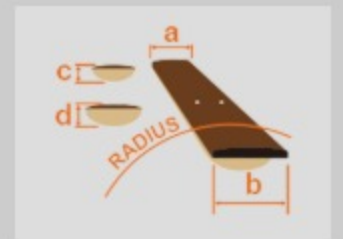

### SPEC

neck type	Wizard III / Maple neck
top/back/body	Meranti body
fretboard	Bound Jatoba / Sharktooth inlay
fret	Jumbo frets
bridge	W Locking tremolo bridge
neck pickup	Quantum (H) neck pickup (Passive/Ceramic)
middle pickup	Quantum (S) middle pickup (Passive/Alnico)
bridge pickup	Quantum (H) bridge pickup (Passive/Ceramic)
hardware color	Black

### NECK DIMENSIONS

Scale :	648mm/25.5"
a : Width	43mm at NUT
b : Width	58mm at 24F
c : Thickness	19mm at 1F
d : Thickness	21mm at 12F
Radius :	400mmR