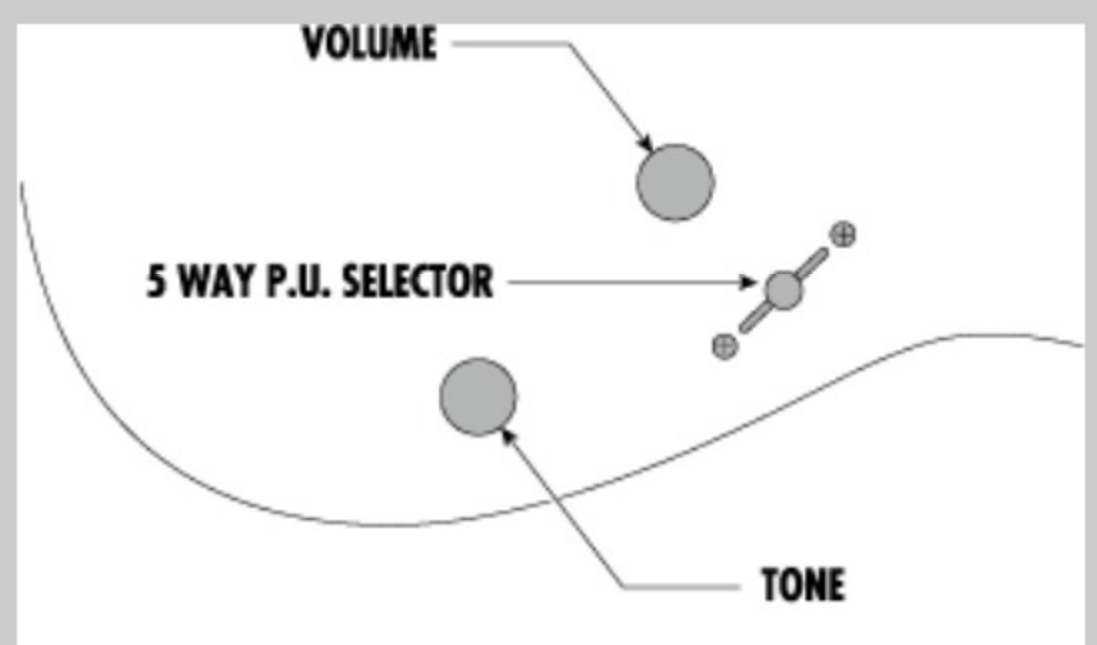

CONTROLS

OTHERS

Recommended Case W250C