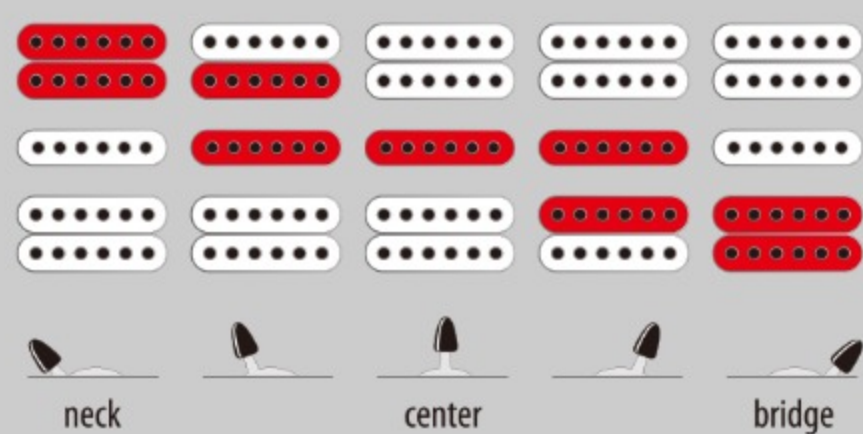

RG450MB

WH : White

COLOR VARIATION :

SHARE :  

SPEC

SPEC

neck type	Wizard III / Maple neck
top/back/body	Meranti body
fretboard	Maple fretboard / Black dot inlay
fret	Jumbo frets
number of frets	24
bridge	Double Locking tremolo bridge
string space	10.5mm
neck pickup	Quantum (H) neck pickup (Passive/Ceramic)
middle pickup	Quantum (S) middle pickup (Passive/Alnico)
bridge pickup	Quantum (H) bridge pickup (Passive/Ceramic)
factory tuning	1E,2B,3G,4D,5A,6E
strings	D'Addario® EXL120
string gauge	.009/.011/.016/.024/.032/.042
nut	Locking nut
hardware color	Black

NECK DIMENSIONS

Scale :	648mm/25.5"
a : Width	43mm at NUT
b : Width	58mm at 24F
c : Thickness	19mm at 1F
d : Thickness	21mm at 12F
Radius :	400mmR

SWITCHING SYSTEM

CONTROLS

OTHERS

Recommended Case W250C