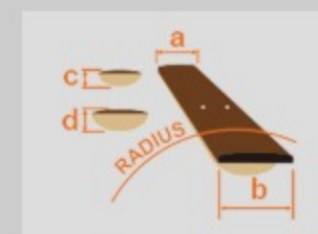

RG450MB

WH : White

COLOR VARIATION :

SHARE :  

SPEC

SPEC

neck type	Wizard III / Maple neck
top/back/body	Meranti body
fretboard	Maple fretboard / Black dot inlay
fret	Jumbo frets
number of frets	24
bridge	Double Locking tremolo bridge
string space	10.5mm
neck pickup	Quantum (H) neck pickup (Passive/Ceramic)
middle pickup	Quantum (S) middle pickup (Passive/Alnico)
bridge pickup	Quantum (H) bridge pickup (Passive/Ceramic)
factory tuning	1E,2B,3G,4D,5A,6E
strings	D'Addario® EXL120
string gauge	.009/.011/.016/.024/.032/.042
nut	Locking nut
hardware color	Black

NECK DIMENSIONS

Scale :	648mm/25.5"
a : Width	43mm at NUT
b : Width	58mm at 24F
c : Thickness	19mm at 1F
d : Thickness	21mm at 12F
Radius :	400mmR

SWITCHING SYSTEM

CONTROLS

OTHERS

Recommended Case W250C