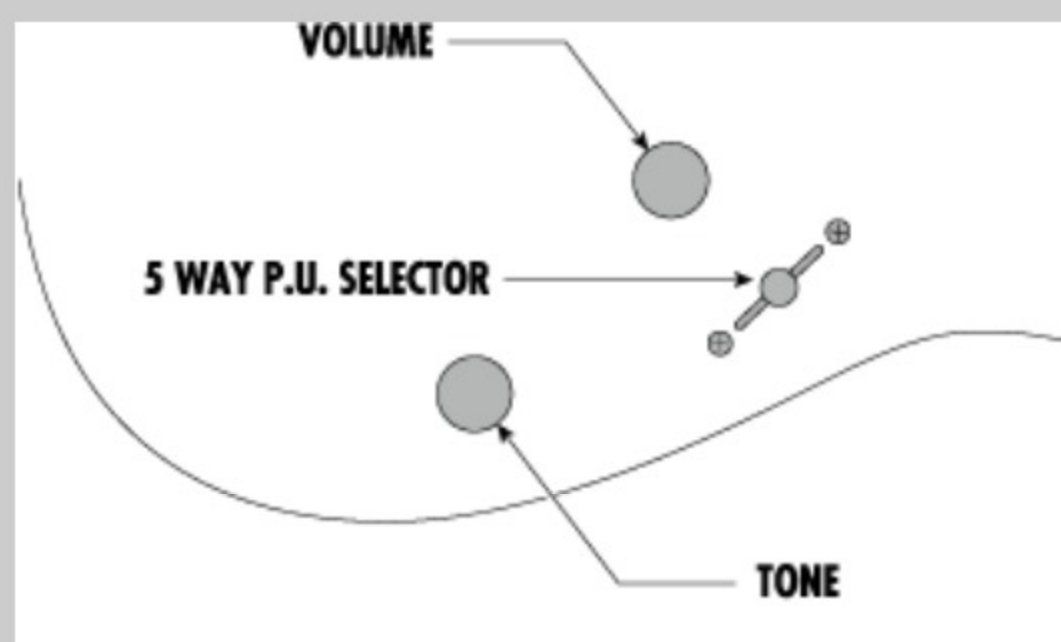

RG450MB

WH : White

COLOR VARIATION :

SHARE :  

SPEC

SPEC

neck type	Wizard III / Maple neck
top/back/body	Meranti body
fretboard	Maple fretboard / Black dot inlay
fret	Jumbo frets
number of frets	24
bridge	Double Locking tremolo bridge
string space	10.5mm
neck pickup	Quantum (H) neck pickup (Passive/Ceramic)
middle pickup	Quantum (S) middle pickup (Passive/Alnico)
bridge pickup	Quantum (H) bridge pickup (Passive/Ceramic)
factory tuning	1E,2B,3G,4D,5A,6E
strings	D'Addario® EXL120
string gauge	.009/.011/.016/.024/.032/.042
nut	Locking nut
hardware color	Black

NECK DIMENSIONS

Scale :	648mm/25.5"
a : Width	43mm at NUT
b : Width	58mm at 24F
c : Thickness	19mm at 1F
d : Thickness	21mm at 12F
Radius :	400mmR

SWITCHING SYSTEM

CONTROLS

OTHERS

Recommended Case W250C