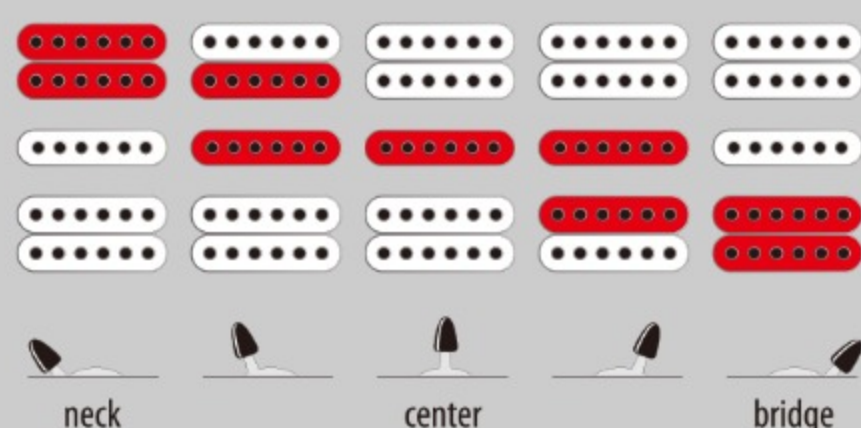

RG470AHM

BMT : Blue Moon Burst

COLOR VARIATION :

SHARE :  

SPEC

SPEC

neck type	Wizard III / Maple neck
top/back/body	Ash body
fretboard	Maple fretboard / Black dot inlay
fret	Jumbo frets
number of frets	24
bridge	Double Locking tremolo bridge
string space	10.5mm
neck pickup	Quantum (H) neck pickup (Passive/Ceramic)
middle pickup	Quantum (S) middle pickup (Passive/Alnico)
bridge pickup	Quantum (H) bridge pickup (Passive/Ceramic)
factory tuning	1E,2B,3G,4D,5A,6E
strings	D'Addario® EXL120
string gauge	.009/.011/.016/.024/.032/.042
nut	Locking nut
hardware color	Cosmo black

NECK DIMENSIONS

Scale :	648mm/25.5"
a : Width	43mm at NUT
b : Width	58mm at 24F
c : Thickness	19mm at 1F
d : Thickness	21mm at 12F
Radius :	400mmR

SWITCHING SYSTEM

CONTROLS

OTHERS

Recommended Case W250C