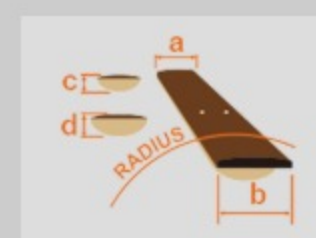

RG470AHM

BMT : Blue Moon Burst

COLOR VARIATION :

SHARE :  

SPEC

SPEC

neck type	Wizard III / Maple neck
top/back/body	Ash body
fretboard	Maple fretboard / Black dot inlay
fret	Jumbo frets
number of frets	24
bridge	Double Locking tremolo bridge
string space	10.5mm
neck pickup	Quantum (H) neck pickup (Passive/Ceramic)
middle pickup	Quantum (S) middle pickup (Passive/Alnico)
bridge pickup	Quantum (H) bridge pickup (Passive/Ceramic)
factory tuning	1E,2B,3G,4D,5A,6E
strings	D'Addario® EXL120
string gauge	.009/.011/.016/.024/.032/.042
nut	Locking nut
hardware color	Cosmo black

NECK DIMENSIONS

Scale :	648mm/25.5"
a : Width	43mm at NUT
b : Width	58mm at 24F
c : Thickness	19mm at 1F
d : Thickness	21mm at 12F
Radius :	400mmR

SWITCHING SYSTEM

CONTROLS

OTHERS

Recommended Case W250C