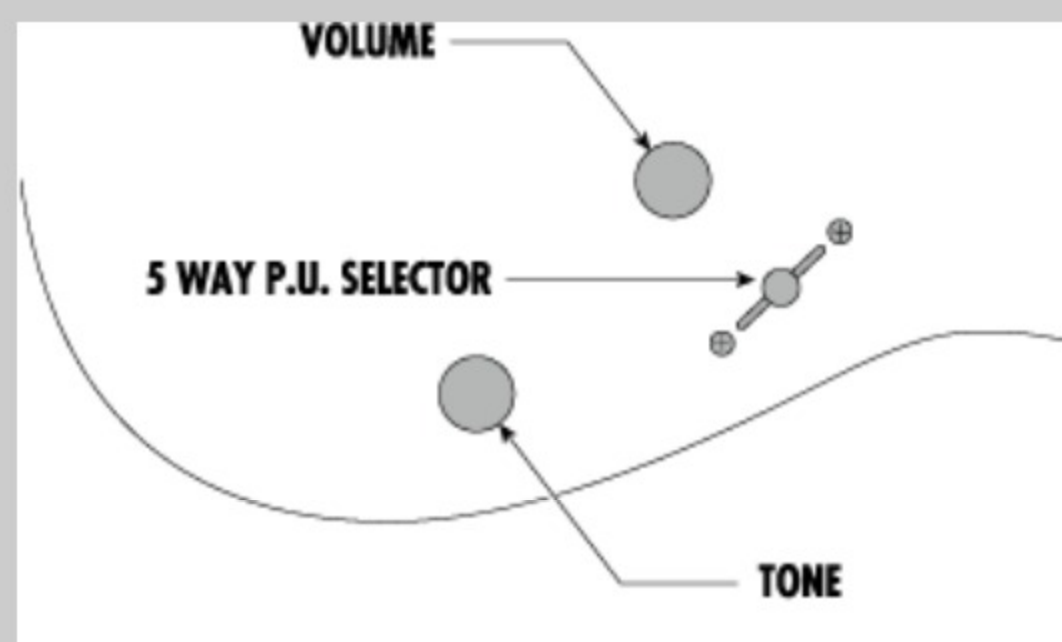

NECK DIMENSIONS

Scale :	648mm/25.5"
a : Width	43mm at NUT
b : Width	58mm at 24F
c : Thickness	19mm at 1F
d : Thickness	21mm at 12F
Radius :	400mmR

SWITCHING SYSTEM

CONTROLS

OTHERS

Recommended Case W250C