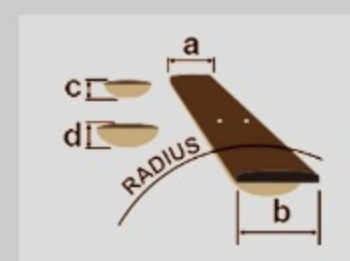

RG470AHM

RG

COLOR VARIATION :

BMT : Blue Moon Burst

SHARE :

SPEC

SPECS

neck type	Wizard III / Maple neck
top/back/body	Ash body
fretboard	Maple fretboard / Black dot inlay
fret	Jumbo frets
number of frets	24
bridge	Double Locking bridge
string space	10.5mm
neck pickup	Quantum (H) neck pickup (Passive/Ceramic)
middle pickup	Quantum (S) middle pickup (Passive/Alnico)
bridge pickup	Quantum (H) bridge pickup (Passive/Ceramic)
factory tuning	1E,2B,3G,4D,5A,6E
strings	D'Addario® EXL120
string gauge	.009/.011/.016/.024/.032/.042
nut	Locking nut
hardware color	Cosmo Black

NECK DIMENSIONS

Scale :	648mm/25.5"
a : Width	43mm at NUT
b : Width	58mm at 24F
c : Thickness	19mm at 1F
d : Thickness	21mm at 12F
Radius :	400mmR

DESCRIPTION

SWITCHING SYSTEM

DESCRIPTION

CONTROLS

DESCRIPTION