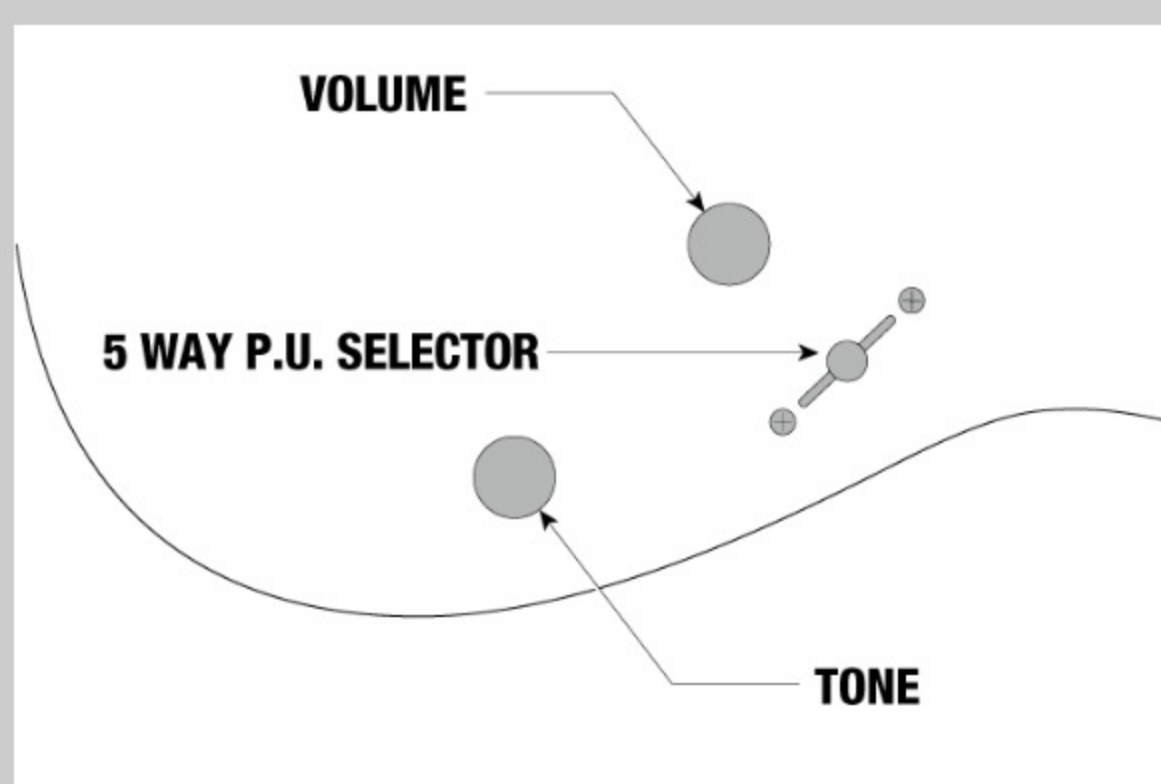

NECK DIMENSIONS

Scale :	648mm/25.5"
a : Width	43mm at NUT
b : Width	58mm at 24F
c : Thickness	19mm at 1F
d : Thickness	21mm at 12F
Radius :	400mmR

DESCRIPTION

SWITCHING SYSTEM

DESCRIPTION

CONTROLS

DESCRIPTION