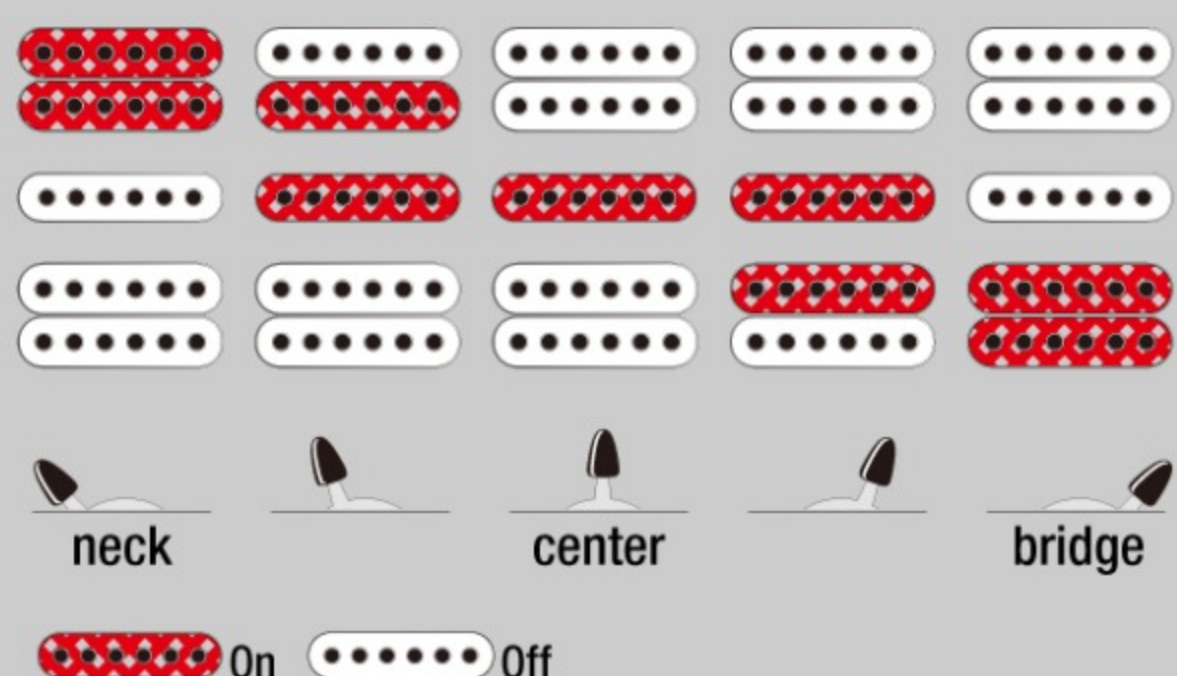

NECK DIMENSIONS

Scale :	648mm/25.5"
a : Width	43mm at NUT
b : Width	58mm at 24F
c : Thickness	19mm at 1F
d : Thickness	21mm at 12F
Radius :	400mmR

DESCRIPTION

SWITCHING SYSTEM

DESCRIPTION

CONTROLS

DESCRIPTION