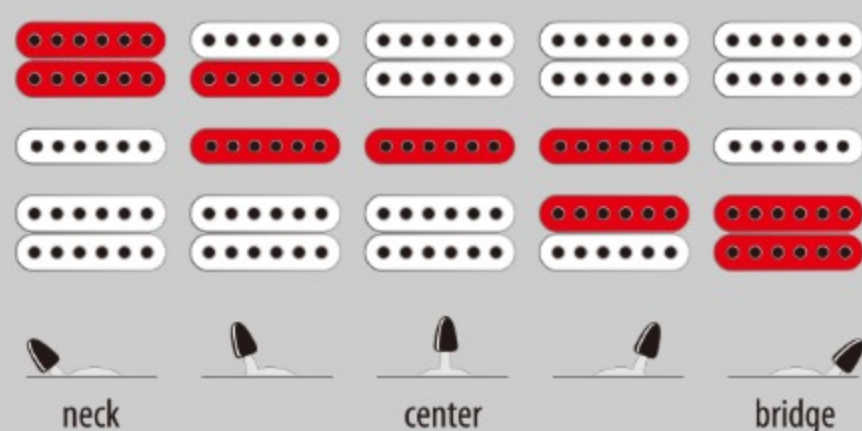

## SPEC

### SPEC

neck type	Wizard III / Maple neck
top/back/body	Meranti body
fretboard	Bound Jatoba fretboard / Sharktooth inlay
fret	Jumbo frets
number of frets	24
bridge	Double Locking tremolo bridge
string space	10.5mm
neck pickup	Quantum (H) neck pickup (Passive/Ceramic)
middle pickup	Quantum (S) middle pickup (Passive/Alnico)
bridge pickup	Quantum (H) bridge pickup (Passive/Ceramic)
factory tuning	1E,2B,3G,4D,5A,6E
strings	D'Addario® EXL120
string gauge	.009/.011/.016/.024/.032/.042
hardware color	Black

### SWITCHING SYSTEM