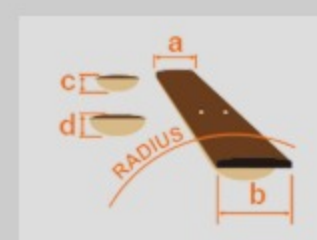

### SPEC

neck type	Wizard III / Maple neck
top/back/body	Meranti body
fretboard	Bound Jatoba fretboard / Sharktooth inlay
fret	Jumbo frets
number of frets	24
bridge	Double Locking tremolo bridge
string space	10.5mm
neck pickup	Quantum (H) neck pickup (Passive/Ceramic)
middle pickup	Quantum (S) middle pickup (Passive/Alnico)
bridge pickup	Quantum (H) bridge pickup (Passive/Ceramic)
factory tuning	1E,2B,3G,4D,5A,6E
strings	D'Addario® EXL120
string gauge	.009/.011/.016/.024/.032/.042
hardware color	Black

### NECK DIMENSIONS

Scale :	648mm/25.5"
a : Width	43mm at NUT
b : Width	58mm at 24F
c : Thickness	19mm at 1F
d : Thickness	21mm at 12F
Radius :	400mmR