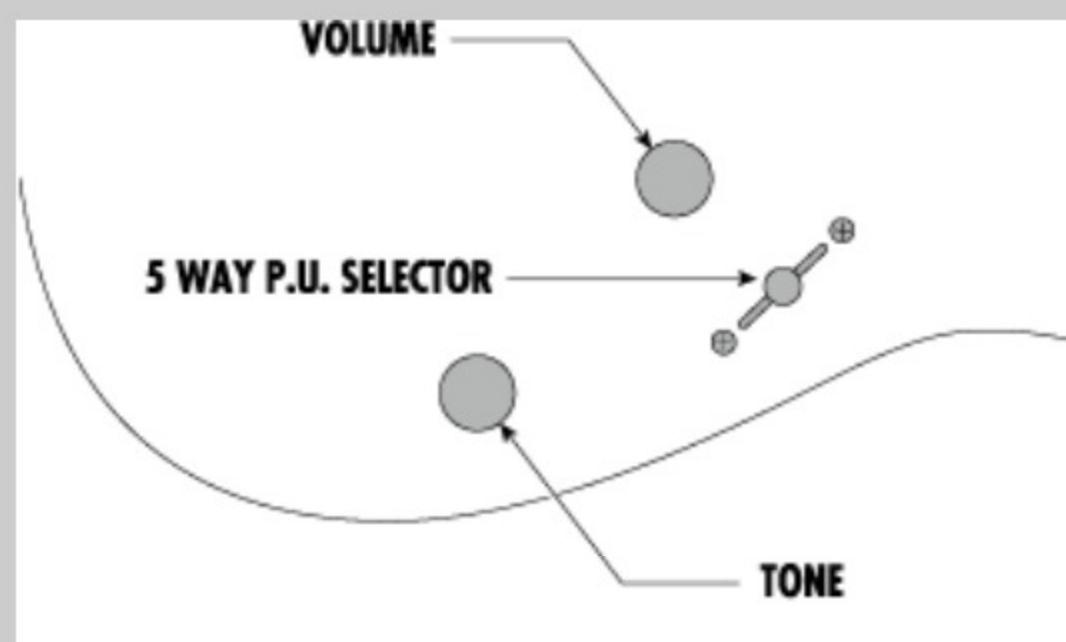

CONTROLS

OTHERS

Recommended Case W250C