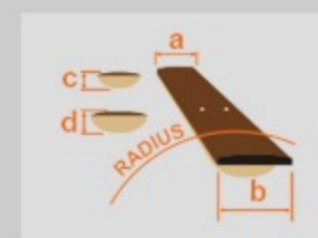

### SPEC

neck type	Wizard III / Maple neck
top/back/body	Meranti body
fretboard	Bound Jatoba fretboard / Sharktooth inlay
fret	Jumbo frets
number of frets	24
bridge	Double Locking tremolo bridge
string space	10.5mm
neck pickup	Quantum (H) neck pickup (Passive/Ceramic)
middle pickup	Quantum (S) middle pickup (Passive/Alnico)
bridge pickup	Quantum (H) bridge pickup (Passive/Ceramic)
factory tuning	1E,2B,3G,4D,5A,6E
strings	D'Addario® EXL120
string gauge	.009/.011/.016/.024/.032/.042
nut	Locking nut
hardware color	Black

### NECK DIMENSIONS

Scale :	648mm/25.5"
a : Width	43mm at NUT
b : Width	58mm at 24F
c : Thickness	19mm at 1F
d : Thickness	21mm at 12F
Radius :	400mmR