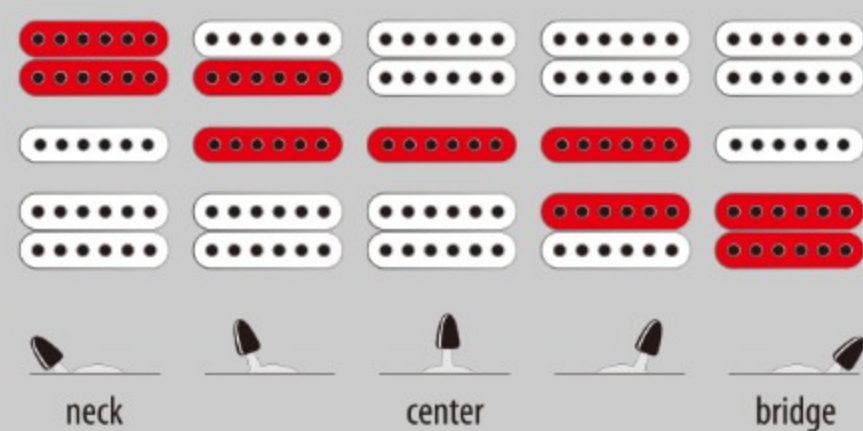

## SPEC

### SPEC

neck type	Wizard III / Maple neck
top/back/body	Meranti body
fretboard	Bound Jatoba fretboard / Sharktooth inlay
fret	Jumbo frets
number of frets	24
bridge	Double Locking tremolo bridge
string space	10.5mm
neck pickup	Quantum (H) neck pickup (Passive/Ceramic)
middle pickup	Quantum (S) middle pickup (Passive/Alnico)
bridge pickup	Quantum (H) bridge pickup (Passive/Ceramic)
factory tuning	1E,2B,3G,4D,5A,6E
strings	D'Addario® EXL120
string gauge	.009/.011/.016/.024/.032/.042
nut	Locking nut
hardware color	Black

### SWITCHING SYSTEM