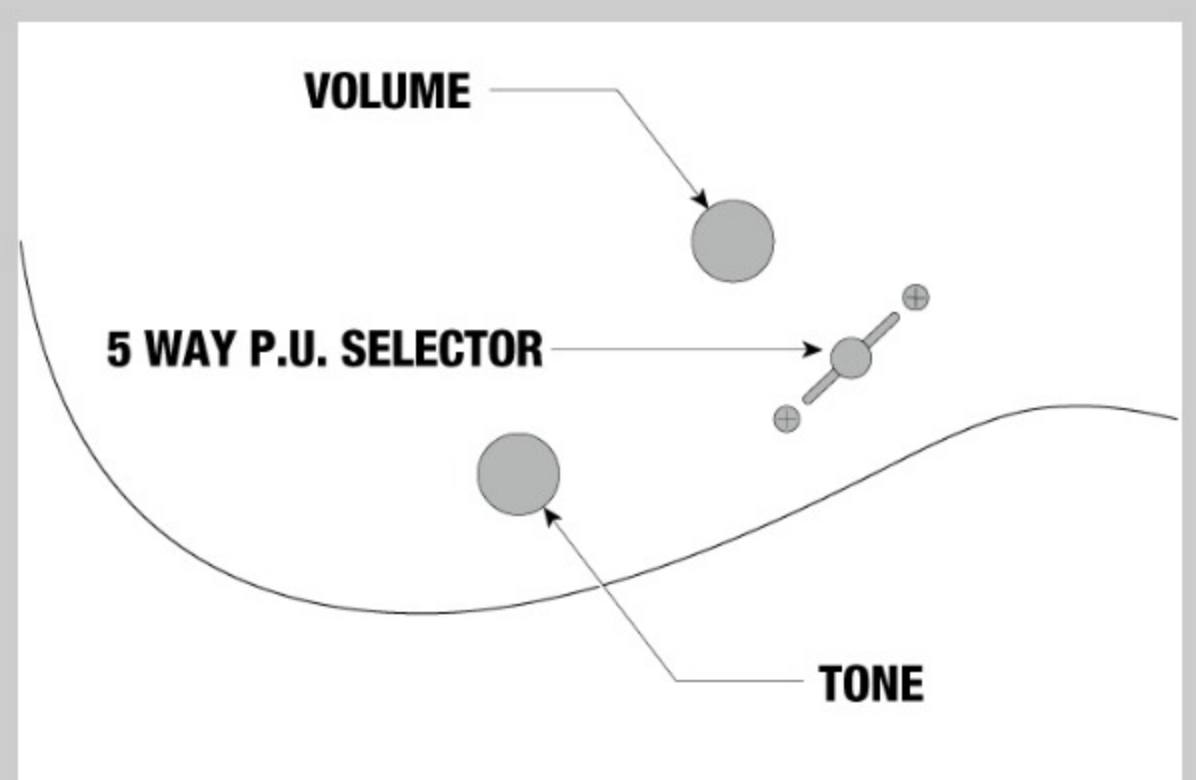

NECK DIMENSIONS

Scale :	648mm/25.5"
a : Width	43mm at NUT
b : Width	58mm at 24F
c : Thickness	19mm at 1F
d : Thickness	21mm at 12F
Radius :	400mmR

DESCRIPTION

SWITCHING SYSTEM

DESCRIPTION

CONTROLS

DESCRIPTION