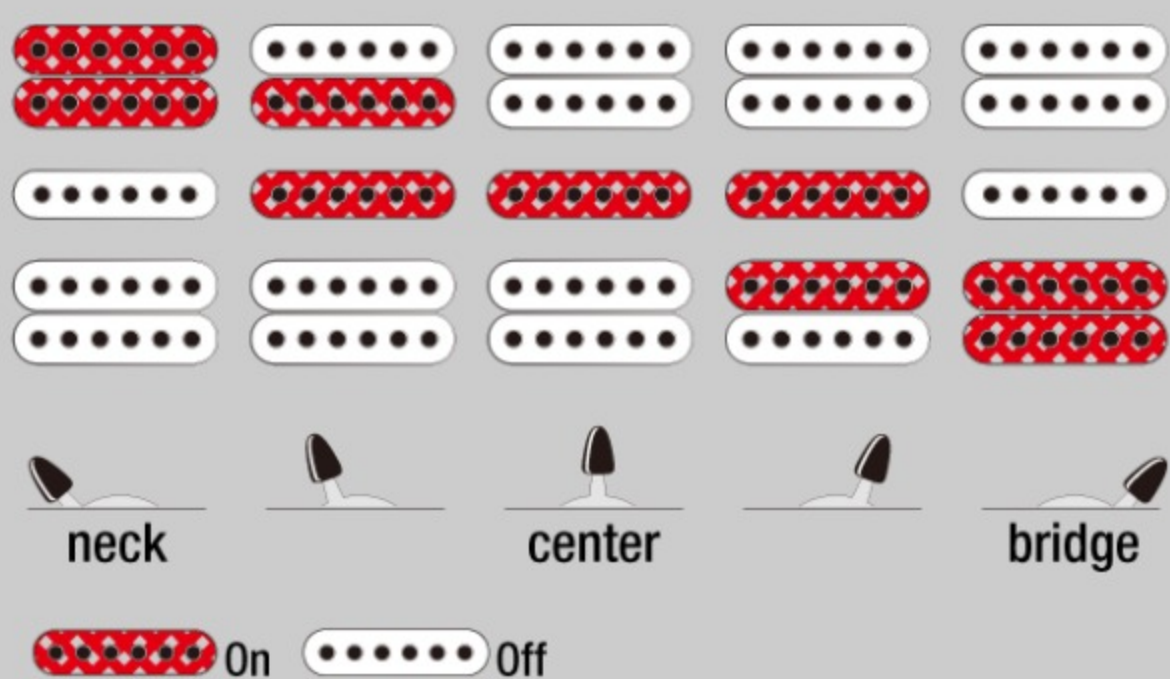

NECK DIMENSIONS

Scale :	648mm/25.5"
a : Width	43mm at NUT
b : Width	58mm at 24F
c : Thickness	19mm at 1F
d : Thickness	21mm at 12F
Radius :	400mmR

DESCRIPTION

SWITCHING SYSTEM

DESCRIPTION

CONTROLS

DESCRIPTION