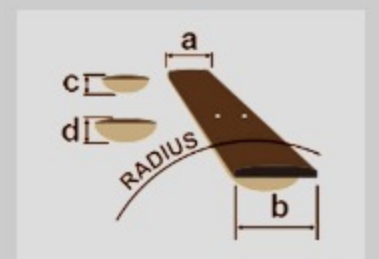

RG470DX

RG

COLOR VARIATION :

BPM : Black Planet Matte

SHARE :

SPEC

SPECS

neck type	Wizard III / Maple neck
top/back/body	Meranti body
fretboard	Jatoba fretboard / Sharktooth inlay
fret	Jumbo frets
number of frets	24
bridge	Double Locking bridge
string space	10.5mm
neck pickup	Quantum (H) neck pickup (Passive/Ceramic)
middle pickup	Quantum (S) middle pickup (Passive/Alnico)
bridge pickup	Quantum (H) bridge pickup (Passive/Ceramic)
factory tuning	1E,2B,3G,4D,5A,6E
strings	D'Addario® EXL120
string gauge	.009/.011/.016/.024/.032/.042
nut	Locking nut
hardware color	Black

NECK DIMENSIONS

Scale :	648mm/25.5"
a : Width	43mm at NUT
b : Width	58mm at 24F
c : Thickness	19mm at 1F
d : Thickness	21mm at 12F
Radius :	400mmR

DESCRIPTION

SWITCHING SYSTEM

DESCRIPTION

CONTROLS

DESCRIPTION