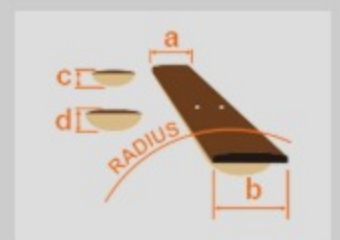

RG470MB

AFM : Autumn Fade Metallic

COLOR VARIATION :

SHARE :  

SPEC

SPEC

neck type	Wizard III / Maple neck
top/back/body	Meranti body
fretboard	Maple / Black dot inlay
fret	Jumbo frets
bridge	W Locking tremolo bridge
neck pickup	Quantum (H) neck pickup (Passive/Ceramic)
middle pickup	Quantum (S) middle pickup (Passive/Alnico)
bridge pickup	Quantum (H) bridge pickup (Passive/Ceramic)
factory tuning	1E, 2B, 3G, 4D, 5A, 6E
string gauge	.009/.011/.016/.024/.032/.042
hardware color	Black

NECK DIMENSIONS

Scale :	648mm/25.5"
a : Width	43mm at NUT
b : Width	58mm at 24F
c : Thickness	19mm at 1F
d : Thickness	21mm at 12F
Radius :	400mmR

SWITCHING SYSTEM

CONTROLS

OTHERS

Recommended Case W250C