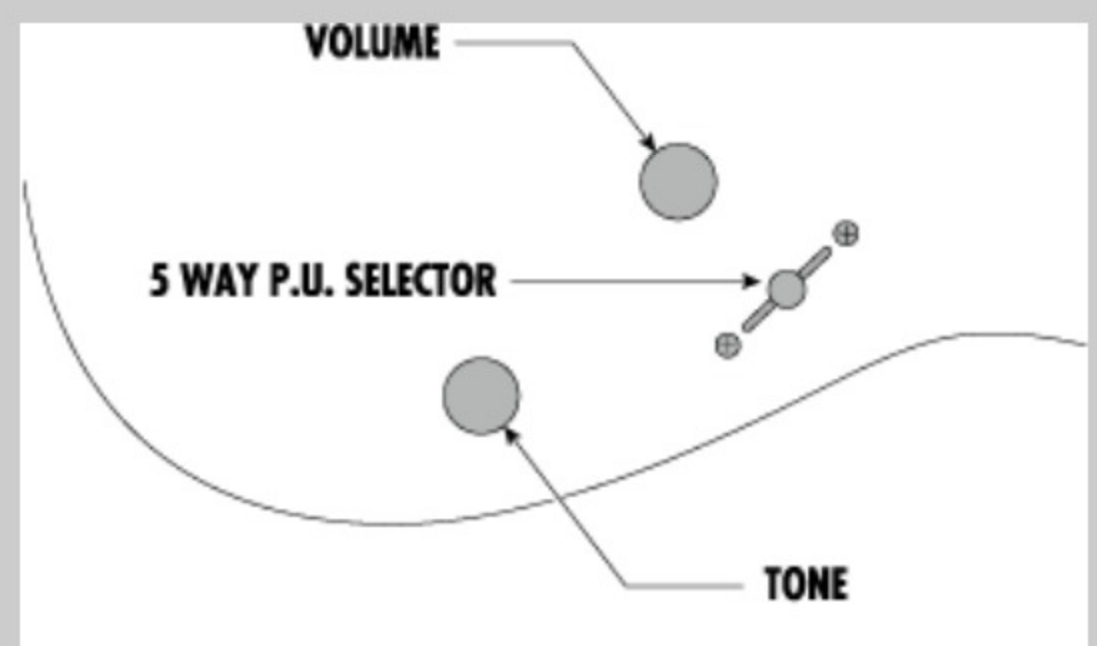

RG470MB

AFM : Autumn Fade Metallic

COLOR VARIATION :

SHARE :  

SPEC

SPEC

neck type	Wizard III / Maple neck
top/back/body	Meranti body
fretboard	Maple / Black dot inlay
fret	Jumbo frets
bridge	W Locking tremolo bridge
neck pickup	Quantum (H) neck pickup (Passive/Ceramic)
middle pickup	Quantum (S) middle pickup (Passive/Alnico)
bridge pickup	Quantum (H) bridge pickup (Passive/Ceramic)
factory tuning	1E, 2B, 3G, 4D, 5A, 6E
string gauge	.009/.011/.016/.024/.032/.042
hardware color	Black

NECK DIMENSIONS

Scale :	648mm/25.5"
a : Width	43mm at NUT
b : Width	58mm at 24F
c : Thickness	19mm at 1F
d : Thickness	21mm at 12F
Radius :	400mmR

SWITCHING SYSTEM

CONTROLS

OTHERS

Recommended Case W250C