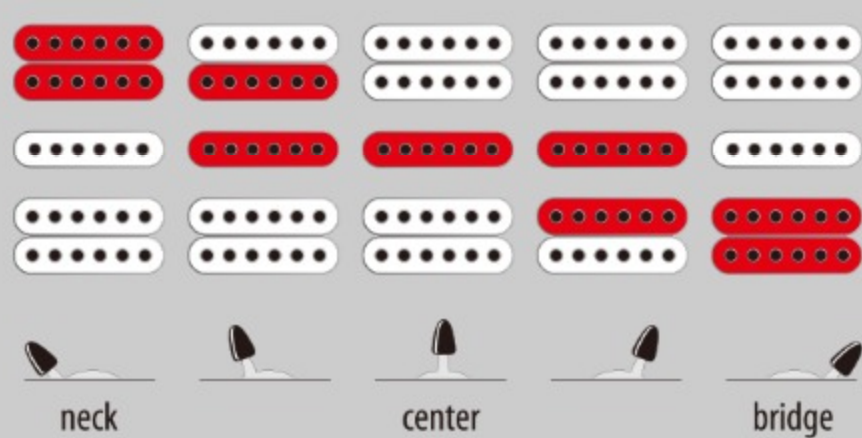

RG470MB

AFM : Autumn Fade Metallic

COLOR VARIATION :

SHARE :  

SPEC

SPEC

neck type	Wizard III / Maple neck
top/back/body	Meranti body
fretboard	Maple / Black dot inlay
fret	Jumbo frets
bridge	W Locking tremolo bridge
neck pickup	Quantum (H) neck pickup (Passive/Ceramic)
middle pickup	Quantum (S) middle pickup (Passive/Alnico)
bridge pickup	Quantum (H) bridge pickup (Passive/Ceramic)
factory tuning	1E, 2B, 3G, 4D, 5A, 6E
string gauge	.009/.011/.016/.024/.032/.042
hardware color	Black

NECK DIMENSIONS

Scale :	648mm/25.5"
a : Width	43mm at NUT
b : Width	58mm at 24F
c : Thickness	19mm at 1F
d : Thickness	21mm at 12F
Radius :	400mmR

SWITCHING SYSTEM

CONTROLS

OTHERS

Recommended Case W250C