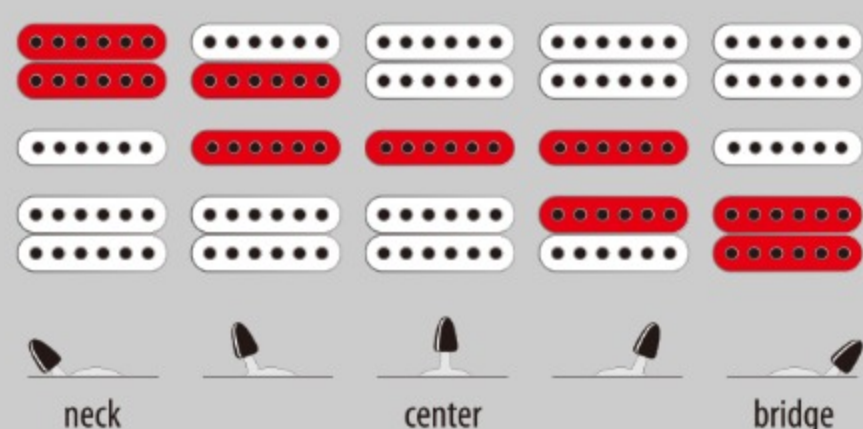

RG470MB

AFM : Autumn Fade Metallic

COLOR VARIATION :

SHARE :  

SPEC

SPEC

neck type	Wizard III / Maple neck
top/back/body	Meranti body
fretboard	Maple fretboard / Black dot inlay
fret	Jumbo frets
number of frets	24
bridge	Double Locking tremolo bridge
string space	10.5mm
neck pickup	Quantum (H) neck pickup (Passive/Ceramic)
middle pickup	Quantum (S) middle pickup (Passive/Alnico)
bridge pickup	Quantum (H) bridge pickup (Passive/Ceramic)
factory tuning	1E,2B,3G,4D,5A,6E
strings	D'Addario® EXL120
string gauge	.009/.011/.016/.024/.032/.042
nut	Locking nut
hardware color	Black

NECK DIMENSIONS

Scale :	648mm/25.5"
a : Width	43mm at NUT
b : Width	58mm at 24F
c : Thickness	19mm at 1F
d : Thickness	21mm at 12F
Radius :	400mmR

SWITCHING SYSTEM

CONTROLS

OTHERS

Recommended Case W250C