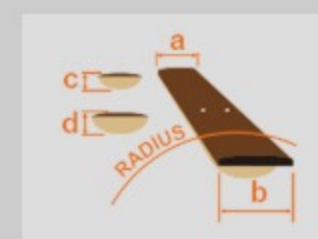

RG470MB

AFM : Autumn Fade Metallic

COLOR VARIATION :

SHARE :  

SPEC

SPEC

neck type	Wizard III / Maple neck
top/back/body	Meranti body
fretboard	Maple fretboard / Black dot inlay
fret	Jumbo frets
number of frets	24
bridge	Double Locking tremolo bridge
string space	10.5mm
neck pickup	Quantum (H) neck pickup (Passive/Ceramic)
middle pickup	Quantum (S) middle pickup (Passive/Alnico)
bridge pickup	Quantum (H) bridge pickup (Passive/Ceramic)
factory tuning	1E,2B,3G,4D,5A,6E
strings	D'Addario® EXL120
string gauge	.009/.011/.016/.024/.032/.042
nut	Locking nut
hardware color	Black

NECK DIMENSIONS

Scale :	648mm/25.5"
a : Width	43mm at NUT
b : Width	58mm at 24F
c : Thickness	19mm at 1F
d : Thickness	21mm at 12F
Radius :	400mmR

SWITCHING SYSTEM

CONTROLS

OTHERS

Recommended Case W250C