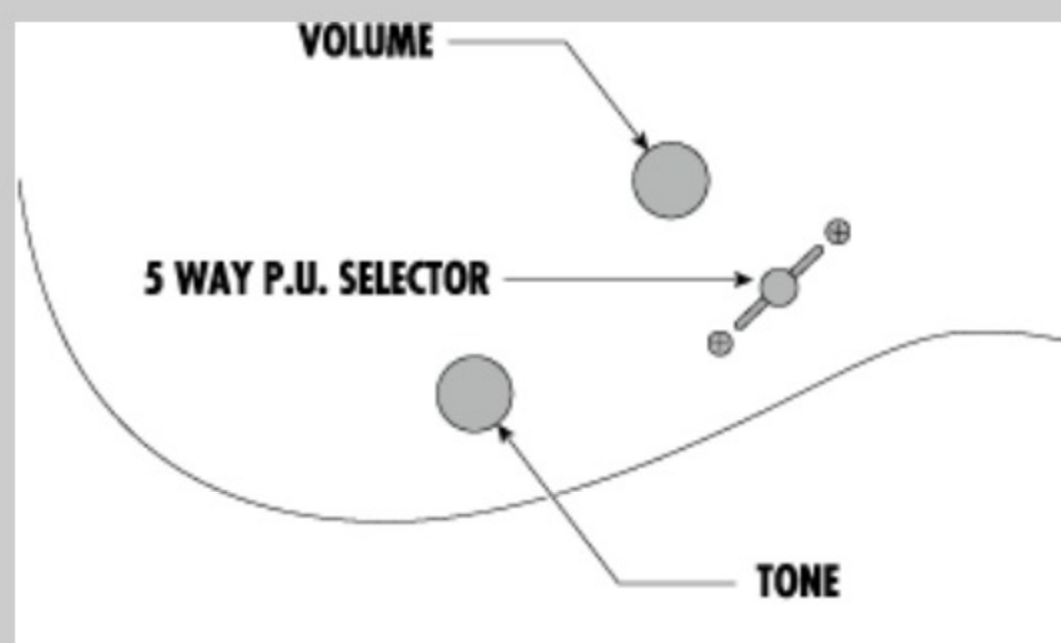

RG470MB

AFM : Autumn Fade Metallic

COLOR VARIATION :

SHARE :  

SPEC

SPEC

neck type	Wizard III / Maple neck
top/back/body	Meranti body
fretboard	Maple fretboard / Black dot inlay
fret	Jumbo frets
number of frets	24
bridge	Double Locking tremolo bridge
string space	10.5mm
neck pickup	Quantum (H) neck pickup (Passive/Ceramic)
middle pickup	Quantum (S) middle pickup (Passive/Alnico)
bridge pickup	Quantum (H) bridge pickup (Passive/Ceramic)
factory tuning	1E,2B,3G,4D,5A,6E
strings	D'Addario® EXL120
string gauge	.009/.011/.016/.024/.032/.042
nut	Locking nut
hardware color	Black

NECK DIMENSIONS

Scale :	648mm/25.5"
a : Width	43mm at NUT
b : Width	58mm at 24F
c : Thickness	19mm at 1F
d : Thickness	21mm at 12F
Radius :	400mmR

SWITCHING SYSTEM

CONTROLS

OTHERS

Recommended Case W250C