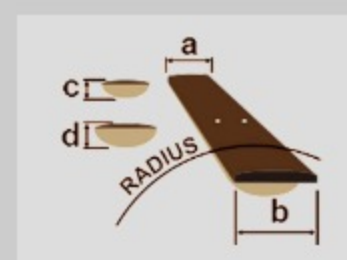

RG470MB

RG

COLOR VARIATION :

AFM : Autumn Fade Metallic

SHARE :

SPEC

SPECS

neck type	Wizard III / Maple neck
top/back/body	Meranti body
fretboard	Maple fretboard / Black dot inlay
fret	Jumbo frets
number of frets	24
bridge	Double Locking bridge
string space	10.5mm
neck pickup	Quantum (H) neck pickup (Passive/Ceramic)
middle pickup	Quantum (S) middle pickup (Passive/Alnico)
bridge pickup	Quantum (H) bridge pickup (Passive/Ceramic)
factory tuning	1E,2B,3G,4D,5A,6E
strings	D'Addario® EXL120
string gauge	.009/.011/.016/.024/.032/.042
nut	Locking nut
hardware color	Black

NECK DIMENSIONS

Scale :	648mm/25.5"
a : Width	43mm at NUT
b : Width	58mm at 24F
c : Thickness	19mm at 1F
d : Thickness	21mm at 12F
Radius :	400mmR

DESCRIPTION

SWITCHING SYSTEM

DESCRIPTION

CONTROLS

DESCRIPTION