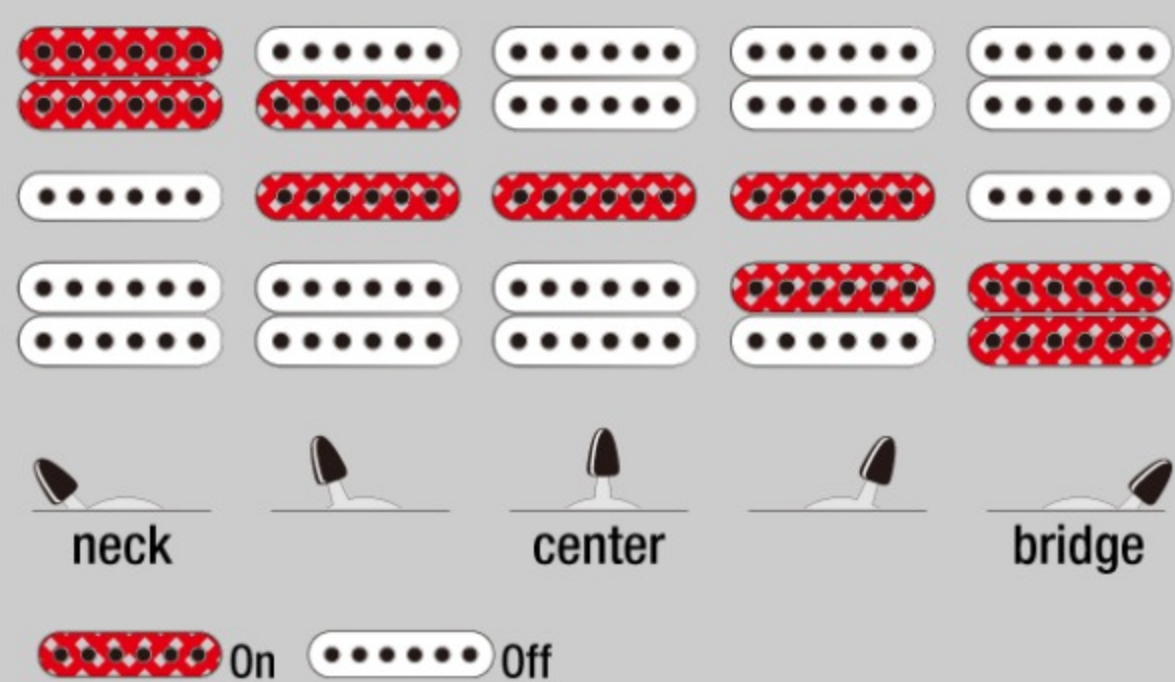

NECK DIMENSIONS

Scale :	648mm/25.5"
a : Width	43mm at NUT
b : Width	58mm at 24F
c : Thickness	19mm at 1F
d : Thickness	21mm at 12F
Radius :	400mmR

DESCRIPTION

SWITCHING SYSTEM

DESCRIPTION

CONTROLS

DESCRIPTION