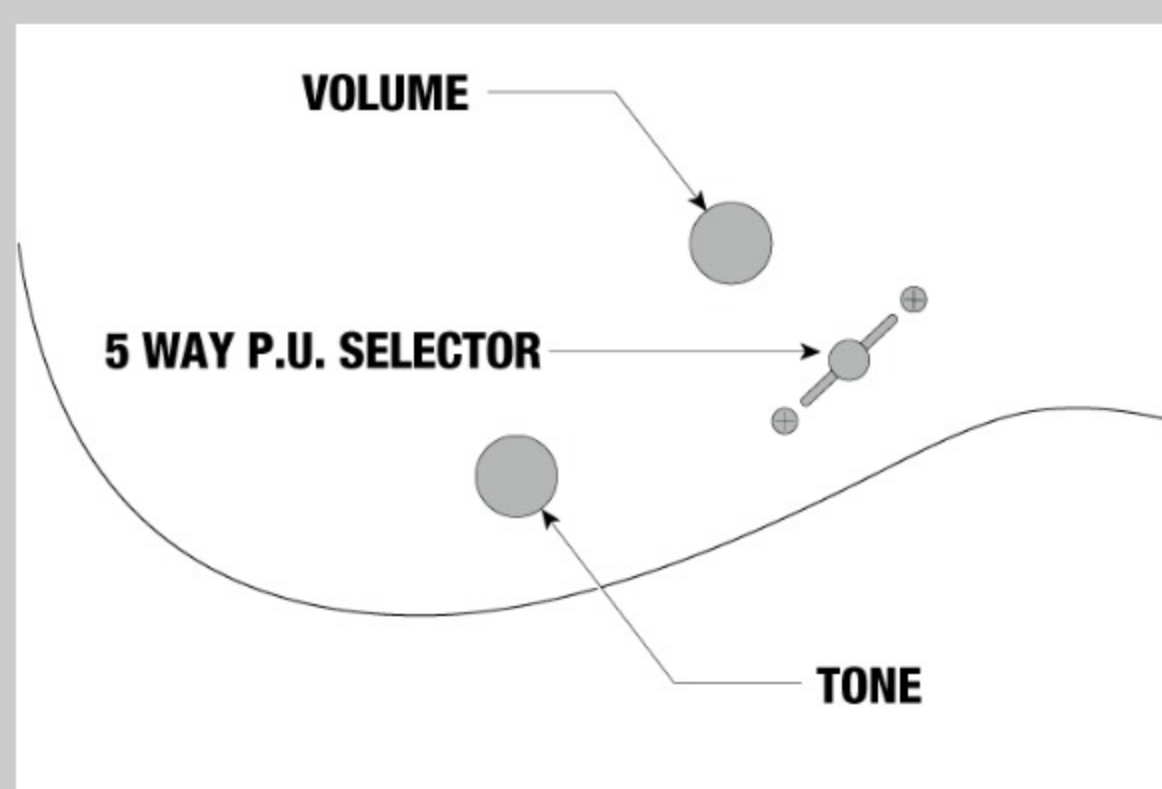

NECK DIMENSIONS

Scale :	648mm/25.5"
a : Width	43mm at NUT
b : Width	58mm at 24F
c : Thickness	19mm at 1F
d : Thickness	21mm at 12F
Radius :	400mmR

DESCRIPTION

SWITCHING SYSTEM

DESCRIPTION

CONTROLS

DESCRIPTION