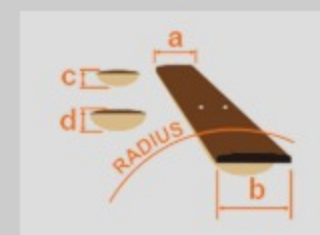

RG470MSP

TSP : Turquoise Sparkle

COLOR VARIATION :

SHARE :  

SPEC

SPEC

neck type	Wizard III / Maple neck
top/back/body	Meranti body
fretboard	Maple fretboard / Black dot inlay
fret	Jumbo frets
number of frets	24
bridge	Double Locking tremolo bridge
string space	10.5mm
neck pickup	Quantum (H) neck pickup (Passive/Ceramic)
middle pickup	Quantum (S) middle pickup (Passive/Alnico)
bridge pickup	Quantum (H) bridge pickup (Passive/Ceramic)
factory tuning	1E,2B,3G,4D,5A,6E
strings	D'Addario® EXL120
string gauge	.009/.011/.016/.024/.032/.042
nut	Locking nut
hardware color	Cosmo black

NECK DIMENSIONS

Scale :	648mm/25.5"
a : Width	43mm at NUT
b : Width	58mm at 24F
c : Thickness	19mm at 1F
d : Thickness	21mm at 12F
Radius :	400mmR

SWITCHING SYSTEM

CONTROLS

OTHERS

Recommended Case W250C