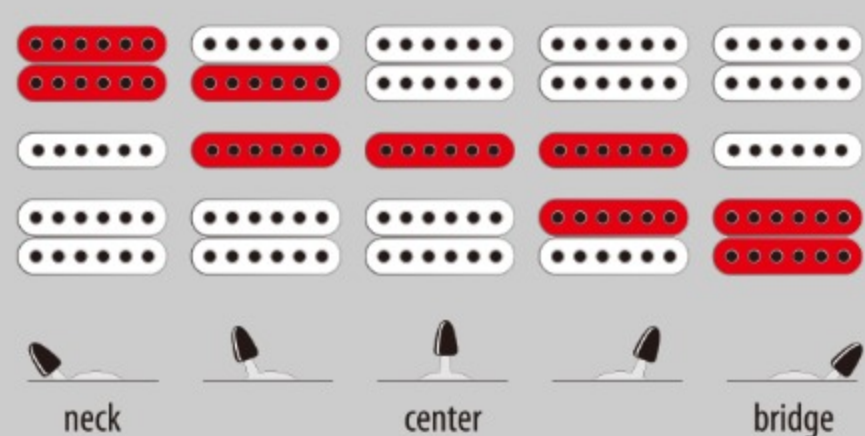

RG470MSP

TSP : Turquoise Sparkle

COLOR VARIATION :

SHARE :  

SPEC

SPEC

neck type	Wizard III / Maple neck
top/back/body	Meranti body
fretboard	Maple fretboard / Black dot inlay
fret	Jumbo frets
number of frets	24
bridge	Double Locking tremolo bridge
string space	10.5mm
neck pickup	Quantum (H) neck pickup (Passive/Ceramic)
middle pickup	Quantum (S) middle pickup (Passive/Alnico)
bridge pickup	Quantum (H) bridge pickup (Passive/Ceramic)
factory tuning	1E,2B,3G,4D,5A,6E
strings	D'Addario® EXL120
string gauge	.009/.011/.016/.024/.032/.042
nut	Locking nut
hardware color	Cosmo black

NECK DIMENSIONS

Scale :	648mm/25.5"
a : Width	43mm at NUT
b : Width	58mm at 24F
c : Thickness	19mm at 1F
d : Thickness	21mm at 12F
Radius :	400mmR

SWITCHING SYSTEM

CONTROLS

OTHERS

Recommended Case W250C