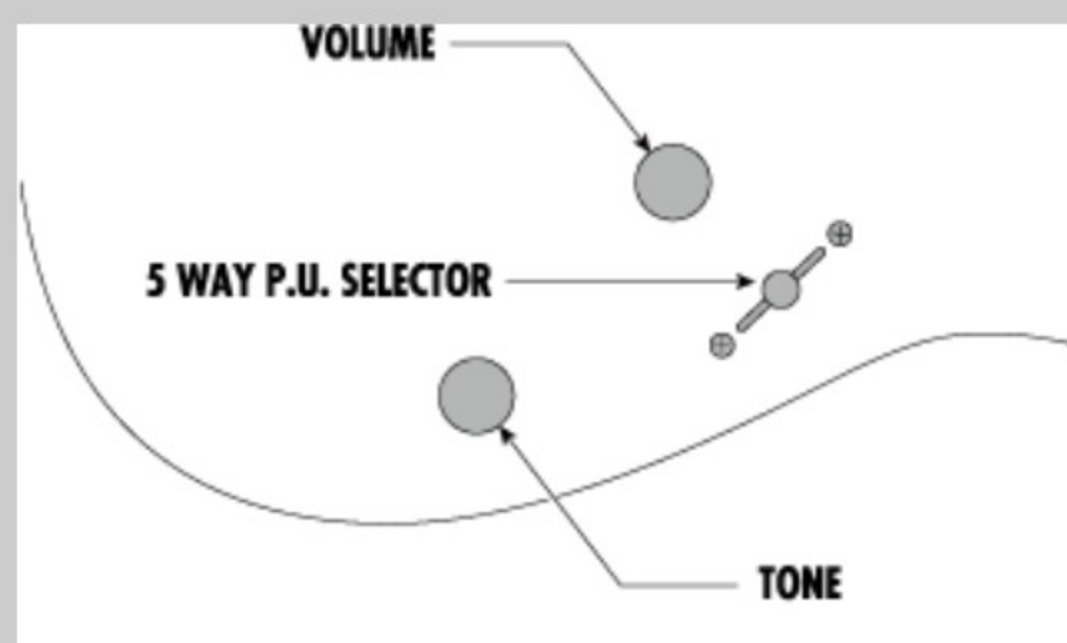

NECK DIMENSIONS

Scale :	648mm/25.5"
a : Width	43mm at NUT
b : Width	58mm at 24F
c : Thickness	19mm at 1F
d : Thickness	21mm at 12F
Radius :	400mmR

SWITCHING SYSTEM

CONTROLS

OTHERS

Recommended Case W250C