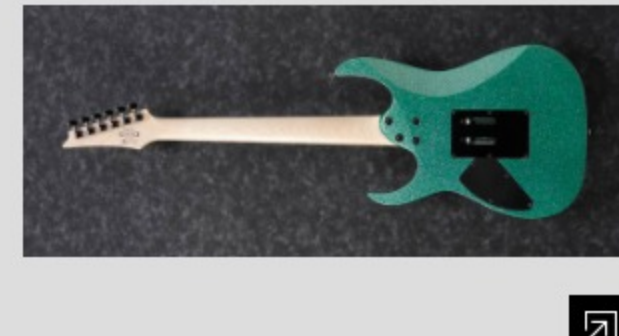

RG470MSP

COLOR VARIATION : 

TSP : Turquoise Sparkle

SHARE :  

SPEC

SPECS

neck type	Wizard III / Maple neck
top/back/body	Poplar body
fretboard	Maple fretboard / Black dot inlay
fret	Jumbo frets
number of frets	24
bridge	Double Locking bridge
string space	10.5mm
neck pickup	Quantum (H) neck pickup (Passive/Ceramic)
middle pickup	Quantum (S) middle pickup (Passive/Alnico)
bridge pickup	Quantum (H) bridge pickup (Passive/Ceramic)
factory tuning	1E,2B,3G,4D,5A,6E
strings	D'Addario® EXL120
string gauge	.009/.011/.016/.024/.032/.042
nut	Locking nut
hardware color	Cosmo black

NECK DIMENSIONS

Scale :	648mm
a : Width	43mm at NUT
b : Width	58mm at 24F
c : Thickness	19mm at 1F
d : Thickness	21mm at 12F
Radius :	400mmR

DESCRIPTION +

SWITCHING SYSTEM

DESCRIPTION

+

CONTROLS

DESCRIPTION

+

OTHER FEATURES

Recommended Case M300C