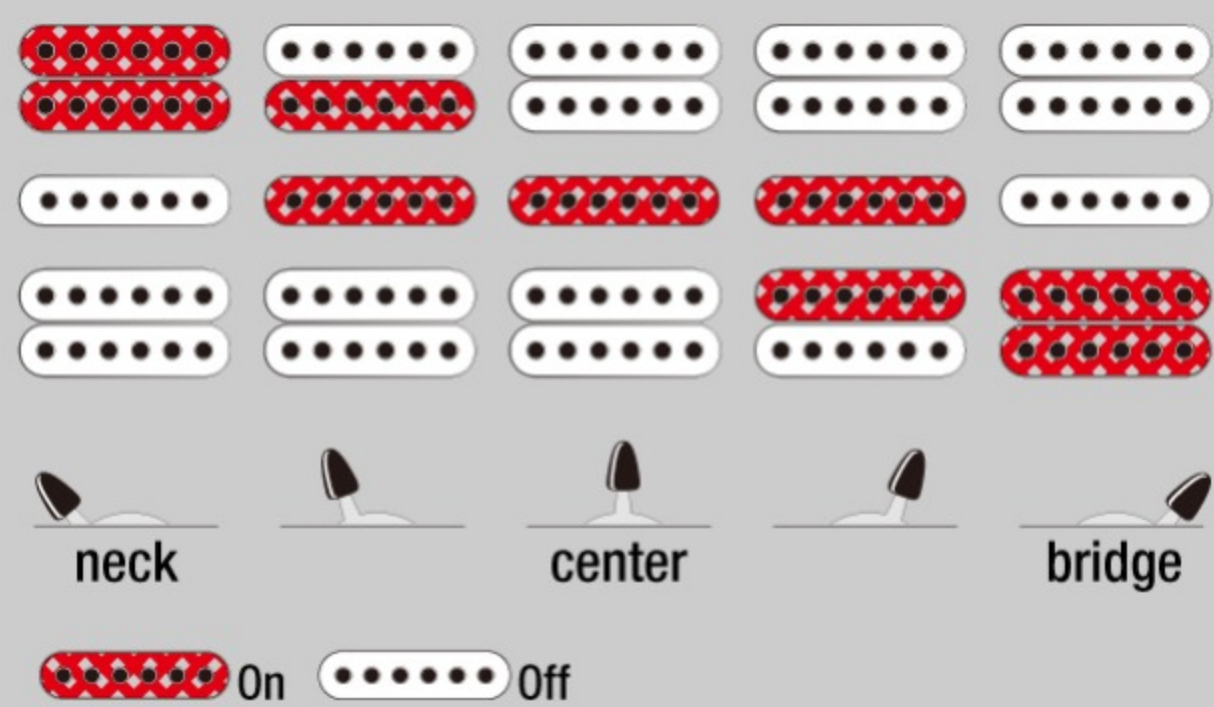

RG470MSP

COLOR VARIATION : 

TSP : Turquoise Sparkle

SHARE :  

SPEC

SPECS

neck type	Wizard III / Maple neck
top/back/body	Poplar body
fretboard	Maple fretboard / Black dot inlay
fret	Jumbo frets
number of frets	24
bridge	Double Locking bridge
string space	10.5mm
neck pickup	Quantum (H) neck pickup (Passive/Ceramic)
middle pickup	Quantum (S) middle pickup (Passive/Alnico)
bridge pickup	Quantum (H) bridge pickup (Passive/Ceramic)
factory tuning	1E,2B,3G,4D,5A,6E
strings	D'Addario® EXL120
string gauge	.009/.011/.016/.024/.032/.042
nut	Locking nut
hardware color	Cosmo black

NECK DIMENSIONS

Scale :	648mm
a : Width	43mm at NUT
b : Width	58mm at 24F
c : Thickness	19mm at 1F
d : Thickness	21mm at 12F
Radius :	400mmR

DESCRIPTION +

SWITCHING SYSTEM

DESCRIPTION

+

CONTROLS

DESCRIPTION

+

OTHER FEATURES

Recommended Case M300C