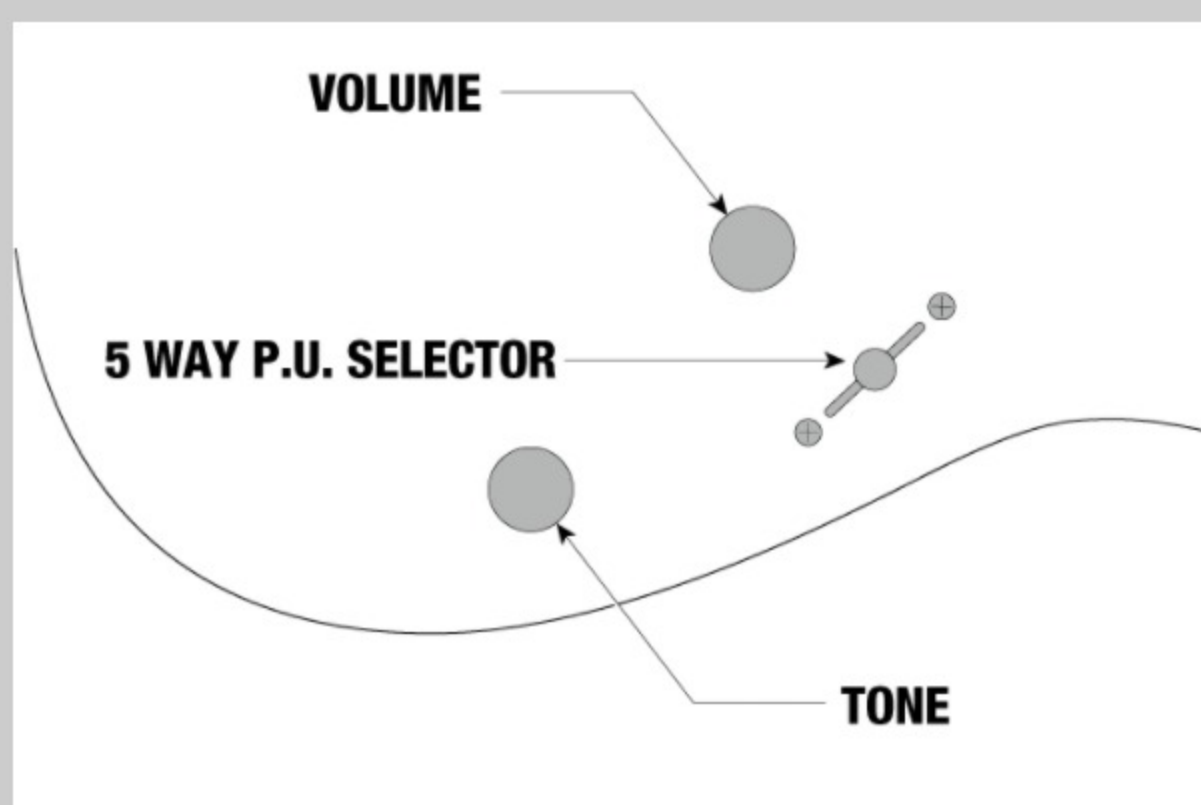

NECK DIMENSIONS

Scale :	648mm
a : Width	43mm at NUT
b : Width	58mm at 24F
c : Thickness	19mm at 1F
d : Thickness	21mm at 12F
Radius :	400mmR

DESCRIPTION +

SWITCHING SYSTEM

DESCRIPTION

+

CONTROLS

DESCRIPTION

+

OTHER FEATURES

Recommended Case M300C