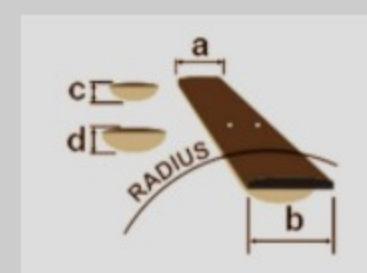

RG470MSP

COLOR VARIATION : 

TSP : Turquoise Sparkle

SHARE :  

SPEC

SPECS

neck type	Wizard III / Maple neck
top/back/body	Poplar body
fretboard	Maple fretboard / Black dot inlay
fret	Jumbo frets
number of frets	24
bridge	Double Locking bridge
string space	10.5mm
neck pickup	Quantum (H) neck pickup (Passive/Ceramic)
middle pickup	Quantum (S) middle pickup (Passive/Alnico)
bridge pickup	Quantum (H) bridge pickup (Passive/Ceramic)
factory tuning	1E,2B,3G,4D,5A,6E
strings	D'Addario® EXL120
string gauge	.009/.011/.016/.024/.032/.042
nut	Locking nut
hardware color	Cosmo black

NECK DIMENSIONS

Scale :	648mm
a : Width	43mm at NUT
b : Width	58mm at 24F
c : Thickness	19mm at 1F
d : Thickness	21mm at 12F
Radius :	400mmR

DESCRIPTION +

SWITCHING SYSTEM

DESCRIPTION

+

CONTROLS

DESCRIPTION