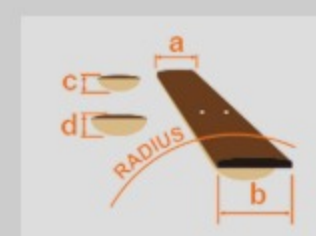

### SPEC

neck type	Super Wizard HP / 5pc Maple/Wenge neck
top/back/body	Ash top / African Mahogany body
fretboard	Bound Birdseye Maple fretboard / Off-set Mother of Pearl dot inlay
fret	Jumbo Stainless Steel frets
number of frets	24
bridge	Lo-Pro Edge tremolo bridge
string space	10.8mm
neck pickup	Fishman® Fluence Modern Humbucker Ceramic (H) neck pickup (Active/Ceramic)
bridge pickup	Fishman® Fluence Modern Humbucker Ceramic (H) bridge pickup (Active/Ceramic)
factory tuning	1E,2B,3G,4D,5A,6E
strings	D'Addario® EXL120
string gauge	.009/.011/.016/.024/.032/.042
hardware color	Cosmo black

### NECK DIMENSIONS

Scale :	648mm/25.5"
a : Width	43mm at NUT
b : Width	58mm at 24F
c : Thickness	17mm at 1F
d : Thickness	19mm at 12F
Radius :	430mmR