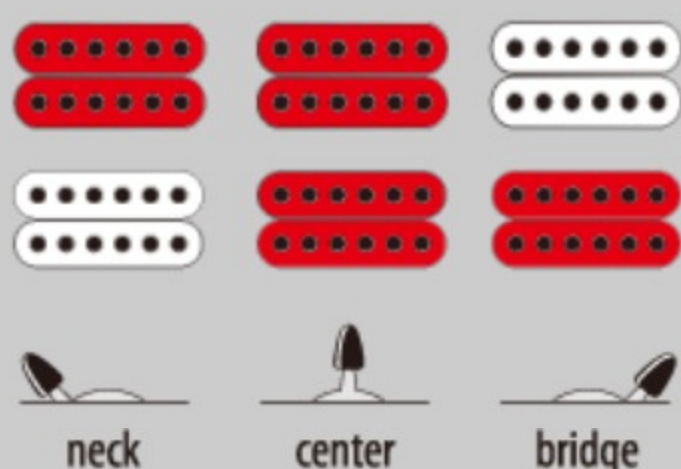

### SPEC

neck type	Super Wizard HP / 5pc Maple/Wenge neck
top/back/body	Ash top / African Mahogany body
fretboard	Bound Birdseye Maple fretboard / Off-set Mother of Pearl dot inlay
fret	Jumbo Stainless Steel frets
number of frets	24
bridge	Lo-Pro Edge tremolo bridge
string space	10.8mm
neck pickup	Fishman® Fluence Modern Humbucker Ceramic (H) neck pickup (Active/Ceramic)
bridge pickup	Fishman® Fluence Modern Humbucker Ceramic (H) bridge pickup (Active/Ceramic)
factory tuning	1E,2B,3G,4D,5A,6E
strings	D'Addario® EXL120
string gauge	.009/.011/.016/.024/.032/.042
hardware color	Cosmo black

### SWITCHING SYSTEM