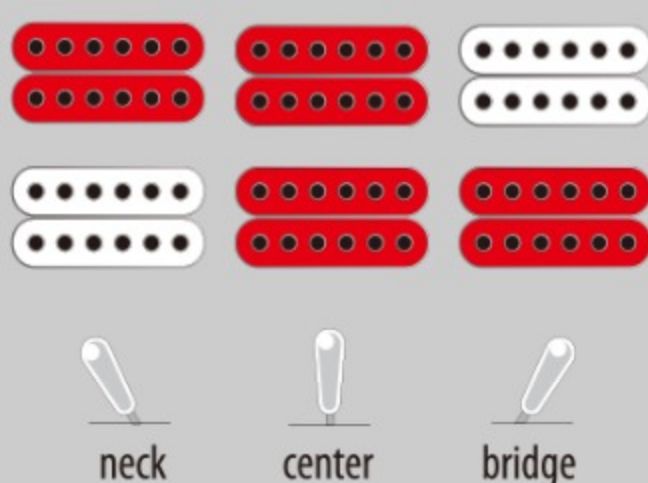

### SPEC

neck type	Super Wizard HP / 5pc Maple/Wenge neck
top/back/body	African Mahogany body
fretboard	Bound Macassar Ebony fretboard / Off-set Mother of Pearl dot inlay
fret	Jumbo Stainless Steel frets / Prestige fret edge treatment
number of frets	24
bridge	Gibraltar Standard II bridge
string space	10.8mm
neck pickup	Fishman® Fluence Modern Humbucker Ceramic (H) neck pickup (Active/Ceramic)
bridge pickup	Fishman® Fluence Modern Humbucker Ceramic (H) bridge pickup (Active/Ceramic)
factory tuning	1E,2B,3G,4D,5A,6E
strings	D'Addario® EXL110
string gauge	.010/.013/.017/.026/.036/.046
nut	Graph Tech® BLACK TUSQ XL®
hardware color	Cosmo black

### NECK DIMENSIONS

Scale :	648mm/25.5"
a : Width	43mm at NUT
b : Width	58mm at 24F
c : Thickness	17mm at 1F
d : Thickness	19mm at 12F
Radius :	430mmR

### SWITCHING SYSTEM