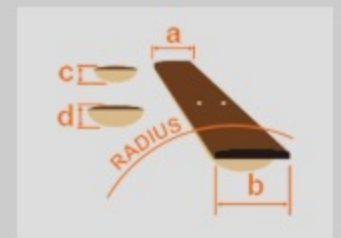

### SPEC

neck type	Super Wizard HP / 5pc Maple/Wenge neck
top/back/body	African Mahogany body
fretboard	Bound Macassar Ebony fretboard / Off-set Mother of Pearl dot inlay
fret	Jumbo Stainless Steel frets / Prestige fret edge treatment
number of frets	24
bridge	Gibraltar Standard II bridge
string space	10.8mm
neck pickup	Fishman® Fluence Modern Humbucker Ceramic (H) neck pickup (Active/Ceramic)
bridge pickup	Fishman® Fluence Modern Humbucker Ceramic (H) bridge pickup (Active/Ceramic)
factory tuning	1E,2B,3G,4D,5A,6E
strings	D'Addario® EXL110
string gauge	.010/.013/.017/.026/.036/.046
nut	Graph Tech® BLACK TUSQ XL®
hardware color	Cosmo black

### NECK DIMENSIONS

Scale :	648mm/25.5"
a : Width	43mm at NUT
b : Width	58mm at 24F
c : Thickness	17mm at 1F
d : Thickness	19mm at 12F
Radius :	430mmR